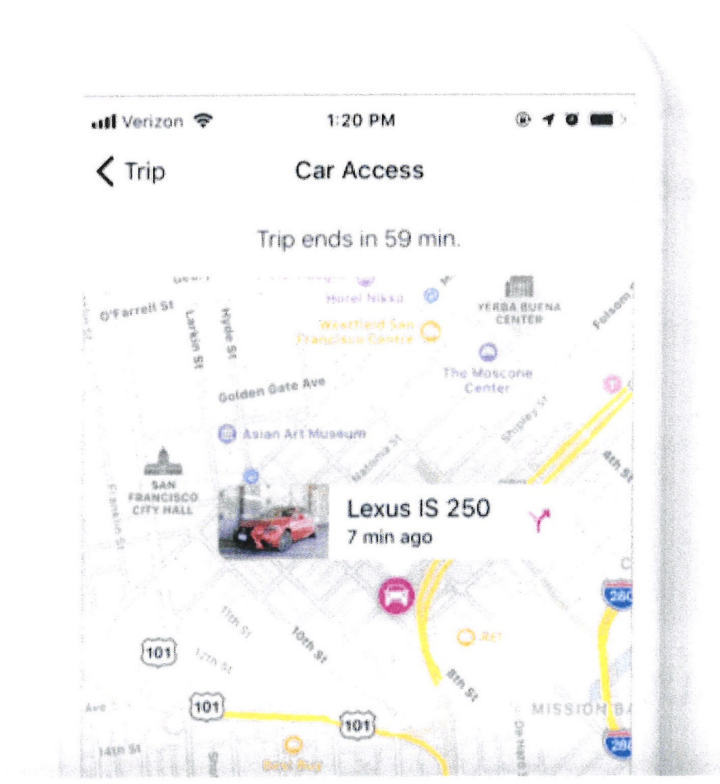

FILTER:

All Categories ▾

2017 Chevy Malibu (White)

Instantly rent cars near you.

Unlock from your phone by the hour or day.

Continue with Facebook

Continue with Google

Own a car?

Start earning

Rent cars near you

Convenient hourly and daily rentals. Insurance included.

Sedan / Coupe

SUV / Jeep

Getaround Connect® technology helps you locate and unlock the car with your phone.

Feel great

Carsharing reduces parking stress and the raw material used in car manufacturing. That's good for your neighborhood and the environment.

Verizon LTE

7:50 PM

18%

AA

maven.com

Maven – Car Sharing
General Motors Company
★★★★☆
GET — On the App Store

View

MAVEN CAR SHARING

New Cars, Loaded with Technology
Free lifetime membership.

Download on the App Store

ANDROID APP ON Google play

SIGN UP

The advertisement banner features a background image of a modern building's facade with a grid of windows and balconies. The text is centered and white. Below the text are two buttons for downloading the app: 'Download on the App Store' and 'ANDROID APP ON Google play'. At the bottom center is a yellow 'SIGN UP' button. There are two small white dots at the bottom center of the banner, indicating a carousel.