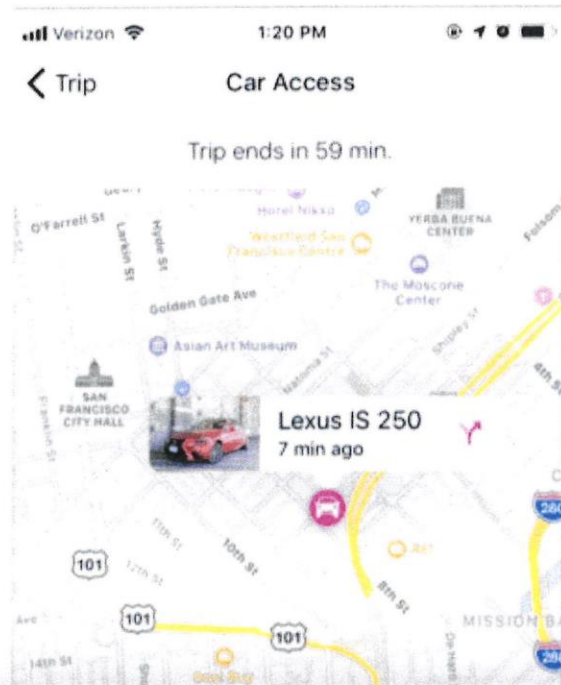

Own a car?

Start earning

Rent cars near you

Convenient hourly and daily rentals. Insurance included.

Sedan / Coupe

SUV / Jeep

Verizon LTE

2:24 PM

45%

getaround.com

Getaround Connect® technology helps you locate and unlock the car with your phone.

Feel great

Carsharing reduces parking stress and the raw material used in car manufacturing. That's good for your neighborhood and the environment.

Rent a car

Verizon LTE

7:50 PM

18%

AA

maven.com

X

Maven – Car Sharing
General Motors Company
★★★★☆
GET — On the App Store

View

MAVEN CAR SHARING

New Cars, Loaded with Technology
Free lifetime membership.

Download on the App Store

ANDROID APP ON Google play

SIGN UP

The advertisement banner features a background image of a modern building's facade with a grid of windows. The text is centered and white. There are two app store download buttons and a yellow 'SIGN UP' button. At the bottom, there are two small white dots, one of which is highlighted in blue.