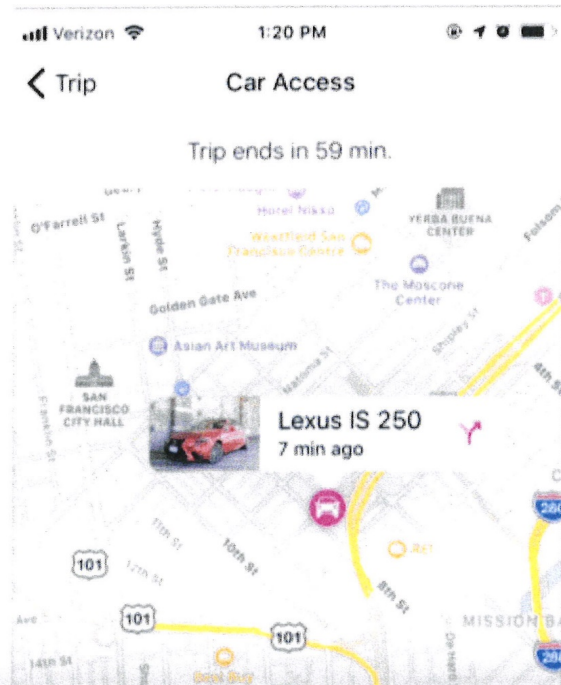

FILTER:

All Categories 

2017 Chevy Malibu (White)

Instantly rent cars near you.

Unlock from your phone by the hour or day.

Continue with Facebook

Continue with Google

Own a car?

Start earning

Rent cars near you

Convenient hourly and daily rentals. Insurance included.

Sedan / Coupe

SUV / Jeep

Verizon LTE

2:24 PM

45%

getaround.com

Getaround Connect® technology helps you locate and unlock the car with your phone.

Feel great

Carsharing reduces parking stress and the raw material used in car manufacturing. That's good for your neighborhood and the environment.

Rent a car

Verizon LTE

7:50 PM

18%

AA

maven.com

Maven – Car Sharing
General Motors Company
★★★★☆
GET — On the App Store

View