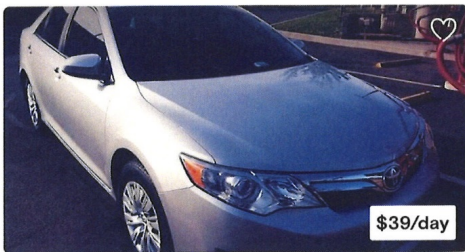

elite daily

Install Now

Toyota car rental alternatives near Baltimore/Washington International Thurgood Marshall Airport

Where
City, airport, address, or hotel

From
02/18/2020 10:00 AM

Until
02/25/2020 10:00 AM

[Search for cars](#)

United States → Car rental alternatives → BWI → Toyota

Top cars in Baltimore, Baltimore/Washington International Thurgood Marshall Airport

Toyota Camry 2014
4.9 ★ (135 trips)

Turo - Better Than Car Rental