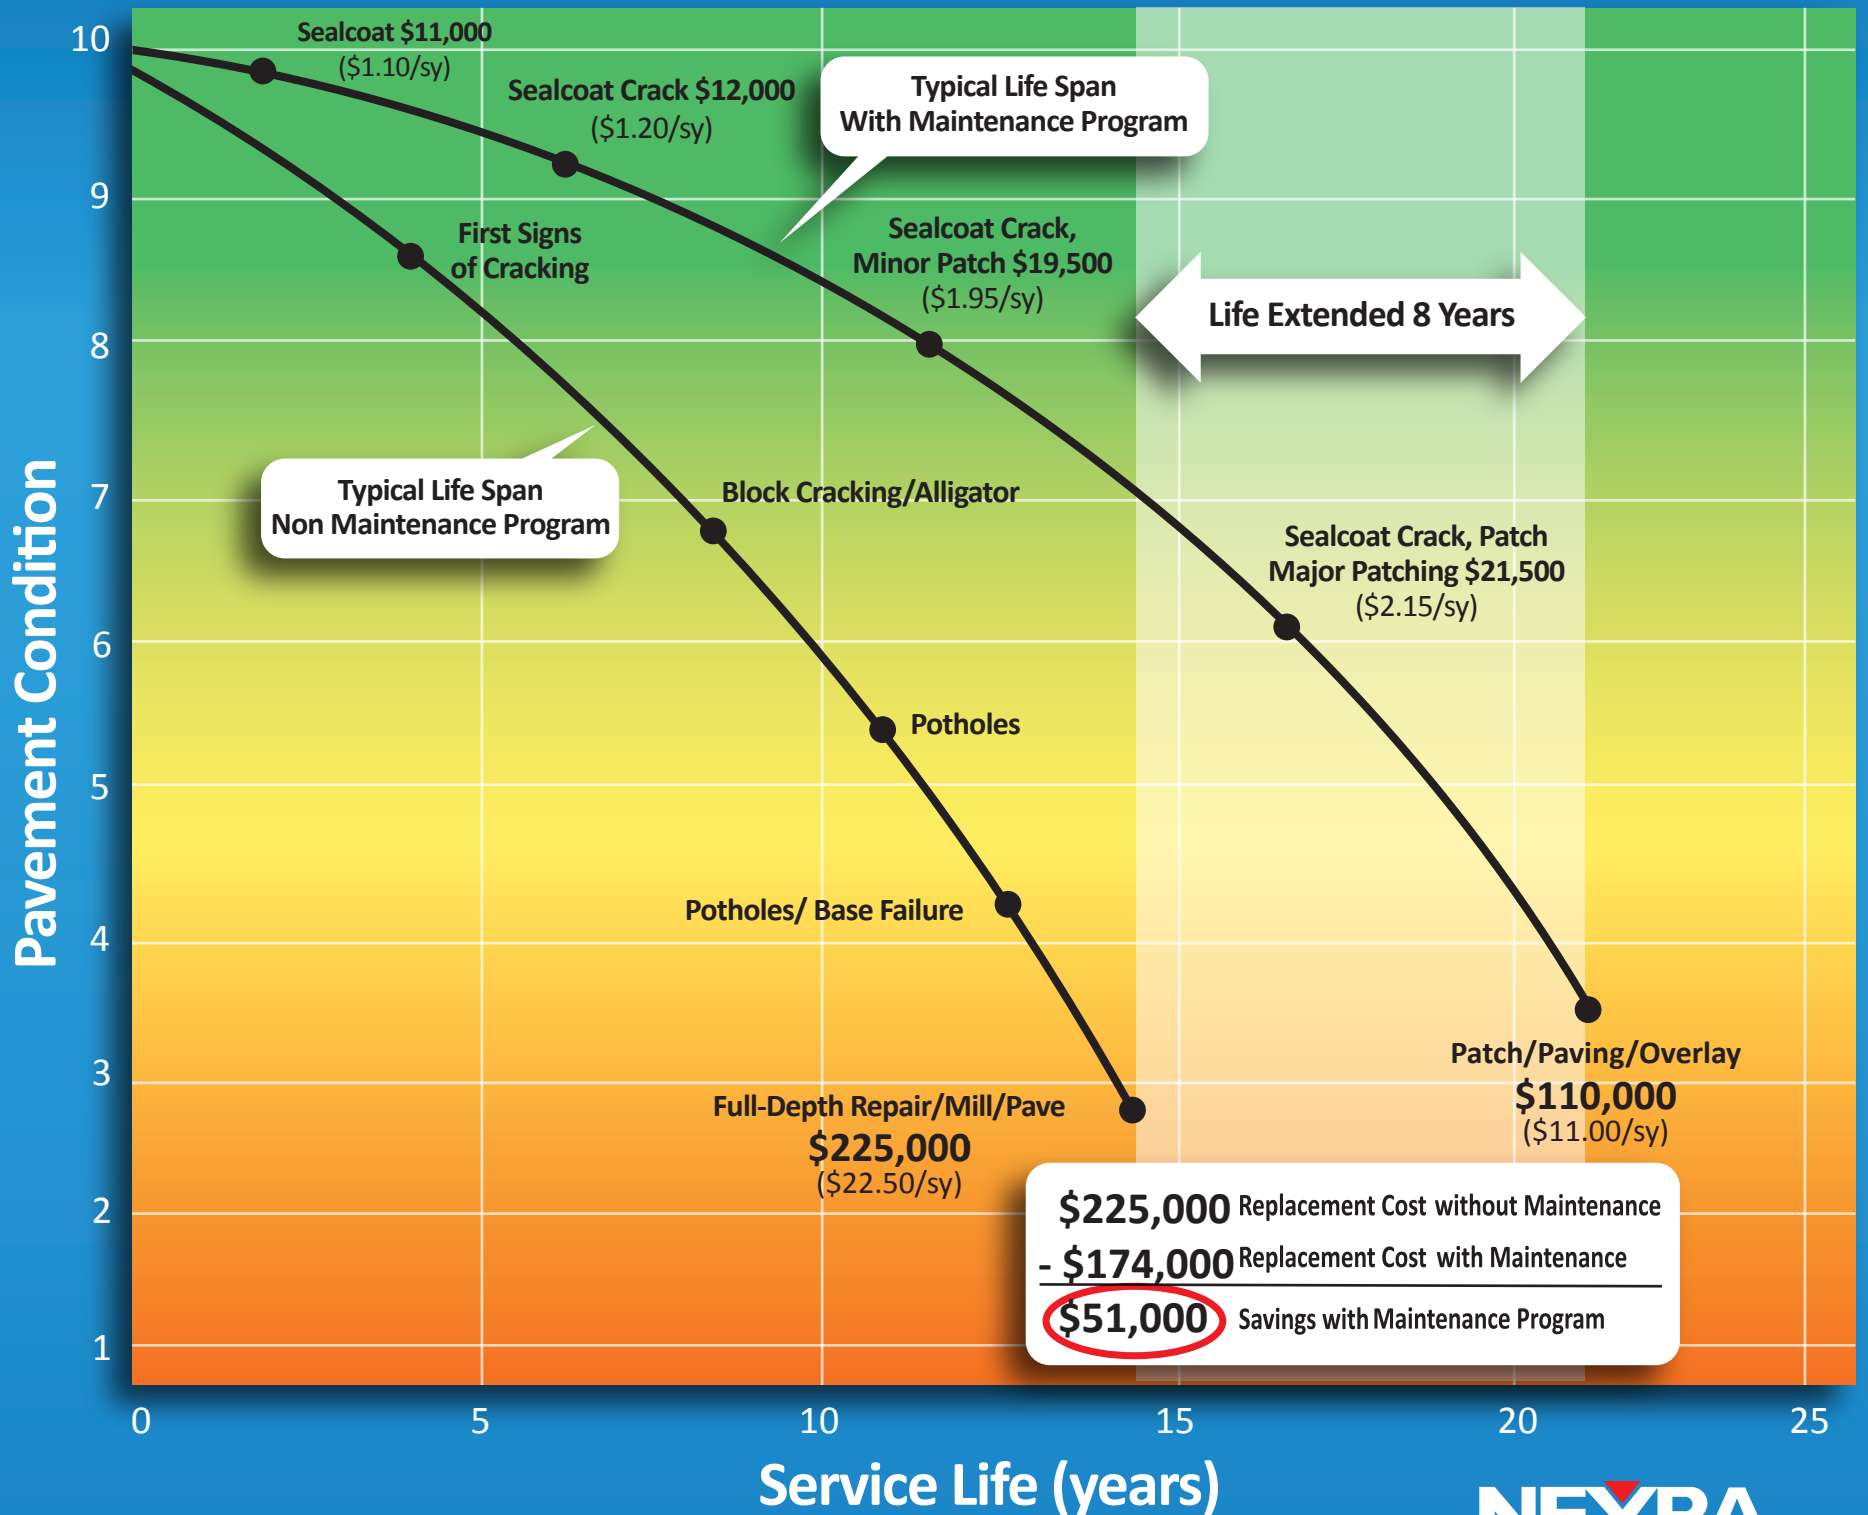

10,000 sy. Commercial Parking Lot (Standard Installation)

*Above prices are used for example purposes only and are subject to change. Numbers will vary based on geographic region, market fluctuation, condition of pavement and other variables. For more information, contact a Neyra representative at 1-800-543-7077.