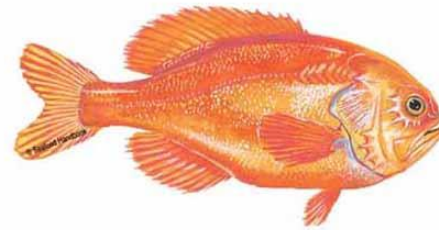

The Patuxent Fish

Renaming the Northern Snakehead:
An Opportunity to Better Manage an
Invasive Species

Examples of Renaming Successes

- Slimehead -> Orange Roughy
- Dolphinfish -> Mahi-Mahi or Dorado
- Patagonian Toothfish -> Chilean Sea Bass
- Striped Bass -> Rockfish
- Goosefish -> Monkfish

Slimehead

Orange Roughy

Dolphinfish

Mahi-Mahi

Patagonian Toothfish

Chilean Sea Bass

In conclusion...

Delegate Todd Morgan
District 29C