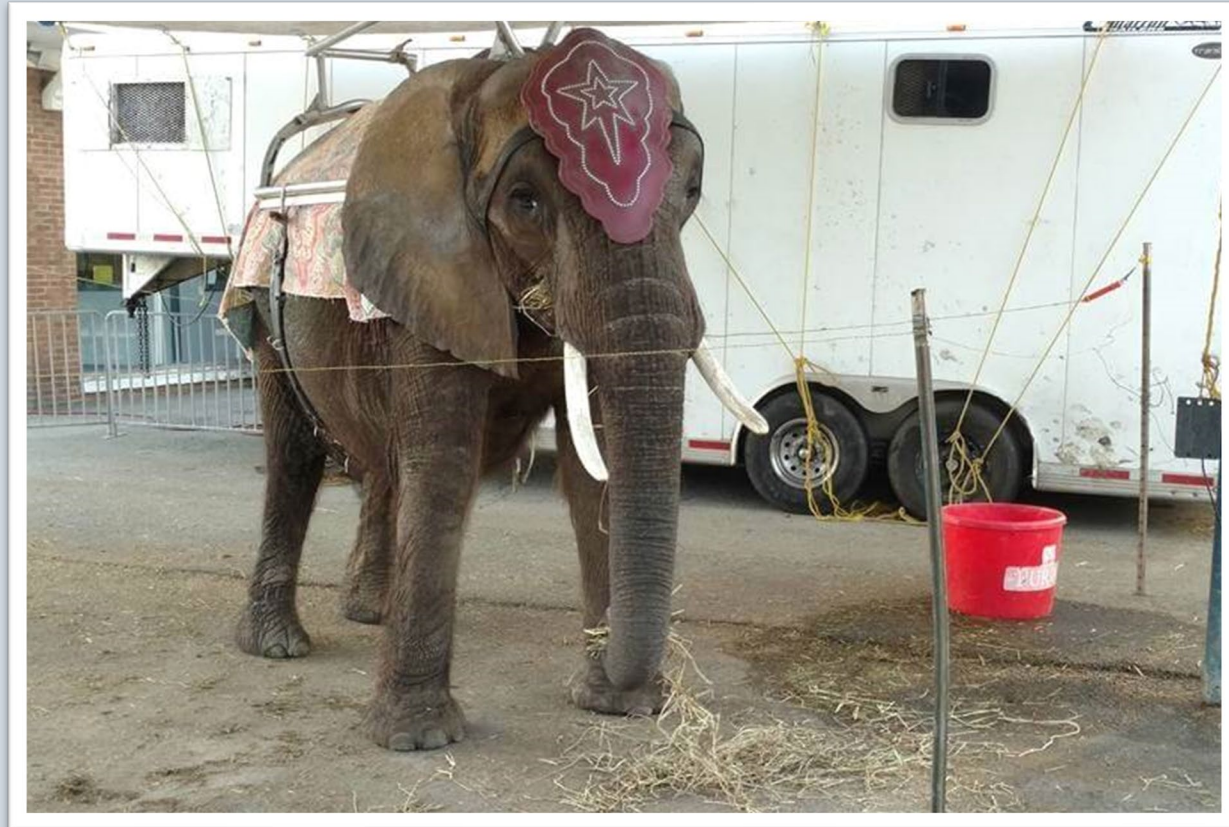

Alaska the Polar Bear

Alaska's life as a circus bear

Alaska rescued and cared for at the Maryland Zoo

Sammi the Black Bear

**Circus bear, Sammi or Tibor,
used as photo prop**

**Sammi, rescued and cared for at
Black Beauty Ranch Sanctuary**

Tigers

**Ryan Easley's tigers, used in circuses,
in travel containers**

**Tigers Serenity and Theodora rescued and
cared for at Black Beauty Ranch Sanctuary**

Nosey the Elephant

Nosey's life as a circus elephant

Nosey rescued and cared for at The Elephant Sanctuary in Tennessee

Capuchin Monkey

Whiplash, a capuchin monkey used in the Cowboy Monkey show

Wild capuchin monkey