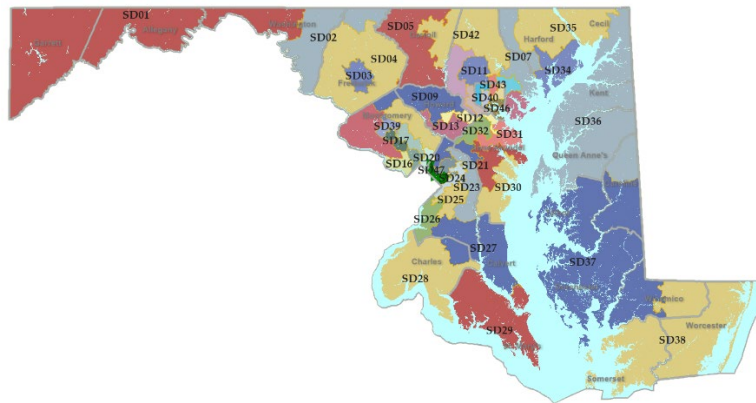

## Interactive Maps

[2021 Congressional Districts](#)

[2022 Senate Districts](#)

[2022 House Districts\\*](#)

\*(house districts are nested within Md senate districts)

[2011 Congressional Districts](#)

[2012 Legislative Districts](#)

## 2021 Maryland Congressional Districts

The Maryland General Assembly enacted congressional districts ([Chap. 32](#) of 2021/[HB1](#)) on December 9, 2021 during a special session.

Click to go to Interactive map.

**2021 Congress Downloads:**

[PDF Maps](#)

[Block Equivalency](#)

[Shapefile](#)

**2021 Congress Reports:**

[County Components](#)

[Precinct Components](#)

## 2022 Maryland Senate Districts

The Maryland General Assembly enacted State Senate and House districts on January 27, 2022. ([SJ2/HJ2](#))

Click to go to Interactive map.

**2022 Legislative Downloads:**