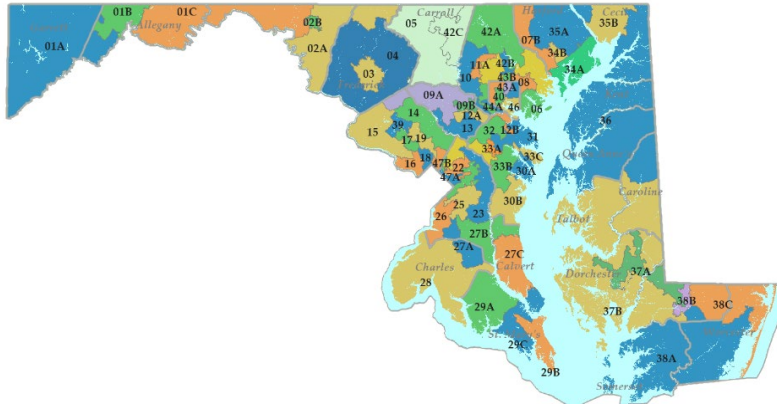

## 2022 Maryland Senate Districts

The Maryland General Assembly enacted State Senate and House districts on January 27, 2022. ([SJ2/HJ2](#))

Click to go to Interactive map.

**2022 Legislative Downloads:**

[Block Equivalency](#)

[Shapefiles](#)

**2022 Legislative Reports:**

[Senate County Components](#)

[Senate Precinct Components](#)

# 2022 Maryland House Districts

[Click to go to Interactive map.](#)