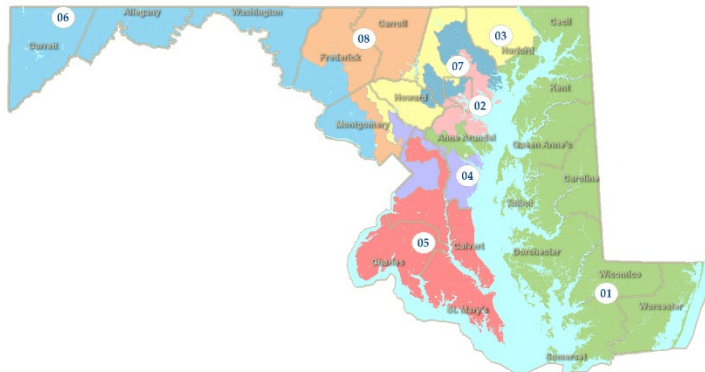

## Interactive Maps

[2021 Congressional Districts](#)

[2022 Senate Districts](#)

[2022 House Districts\\*](#)

\*(house districts are nested within Md senate districts)

[2011 Congressional Districts](#)

[2012 Legislative Districts](#)

## 2021 Maryland Congressional Districts

The Maryland General Assembly enacted congressional districts ([Chap. 32](#) of 2021/[HB1](#)) on December 9, 2021 during a special session.

Click to go to Interactive map.