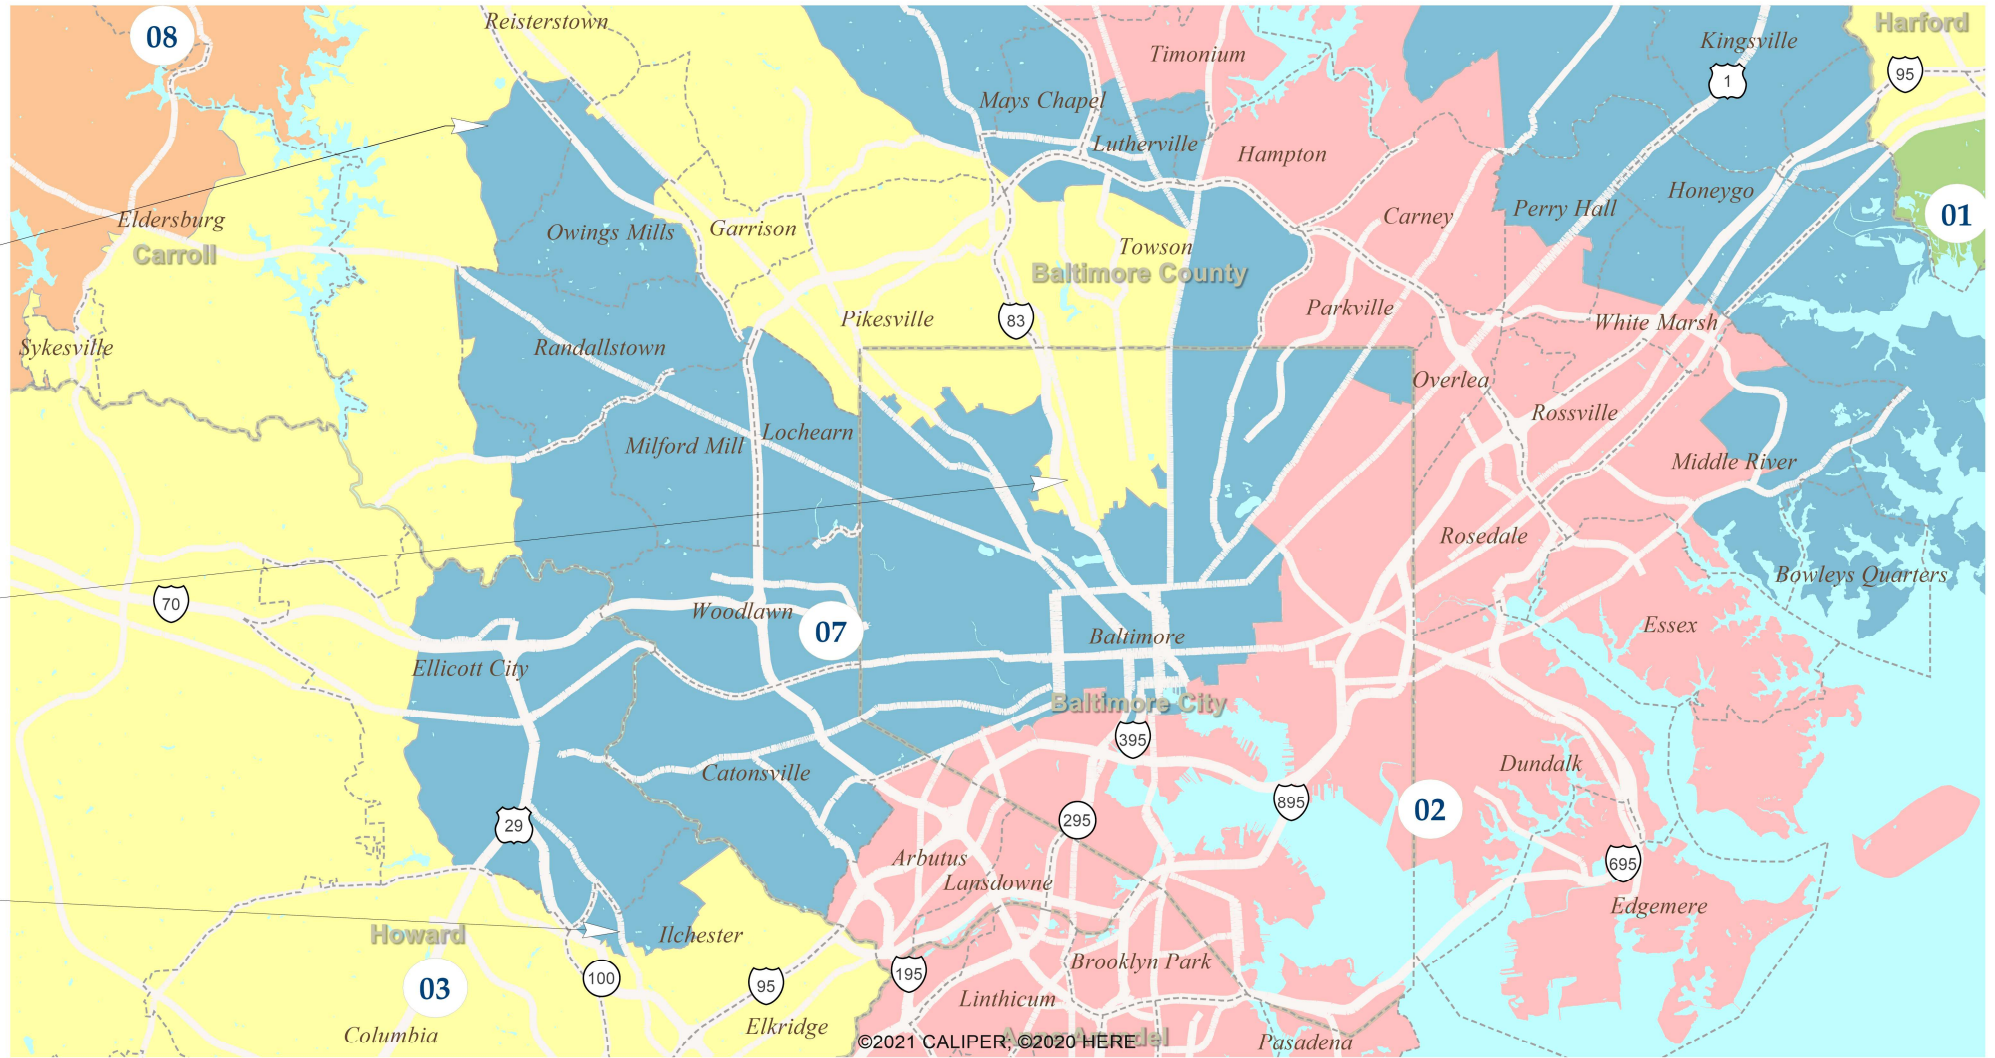

MD 2021 Congressional Districts

December 9, 2021

MD 2021 Congressional Districts

Baltimore City Area

MD 2021 Congressional Districts

Western Baltimore County Area

MD 2021 Congressional Districts

Montgomery and Prince George's Area

MD 2021 Congressional Districts

Northern Anne Arundel Area

MD 2021 Congressional Districts

Frederick Area

MD 2021 Congressional Districts

Harford County Area