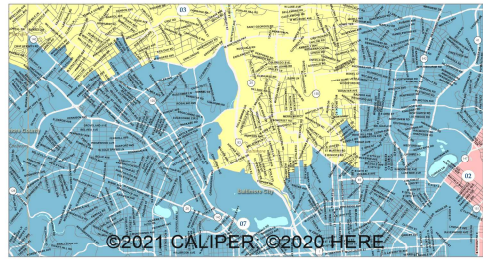

MD 2021 Congressional Districts

December 9, 2021

MD 2021 Congressional Districts

Baltimore City Area

MD 2021 Congressional Districts

Western Baltimore County Area

MD 2021 Congressional Districts

Montgomery and Prince George's Area

MD 2021 Congressional Districts

Northern Anne Arundel Area

MD 2021 Congressional Districts

Frederick Area

MD 2021 Congressional Districts

Harford County Area