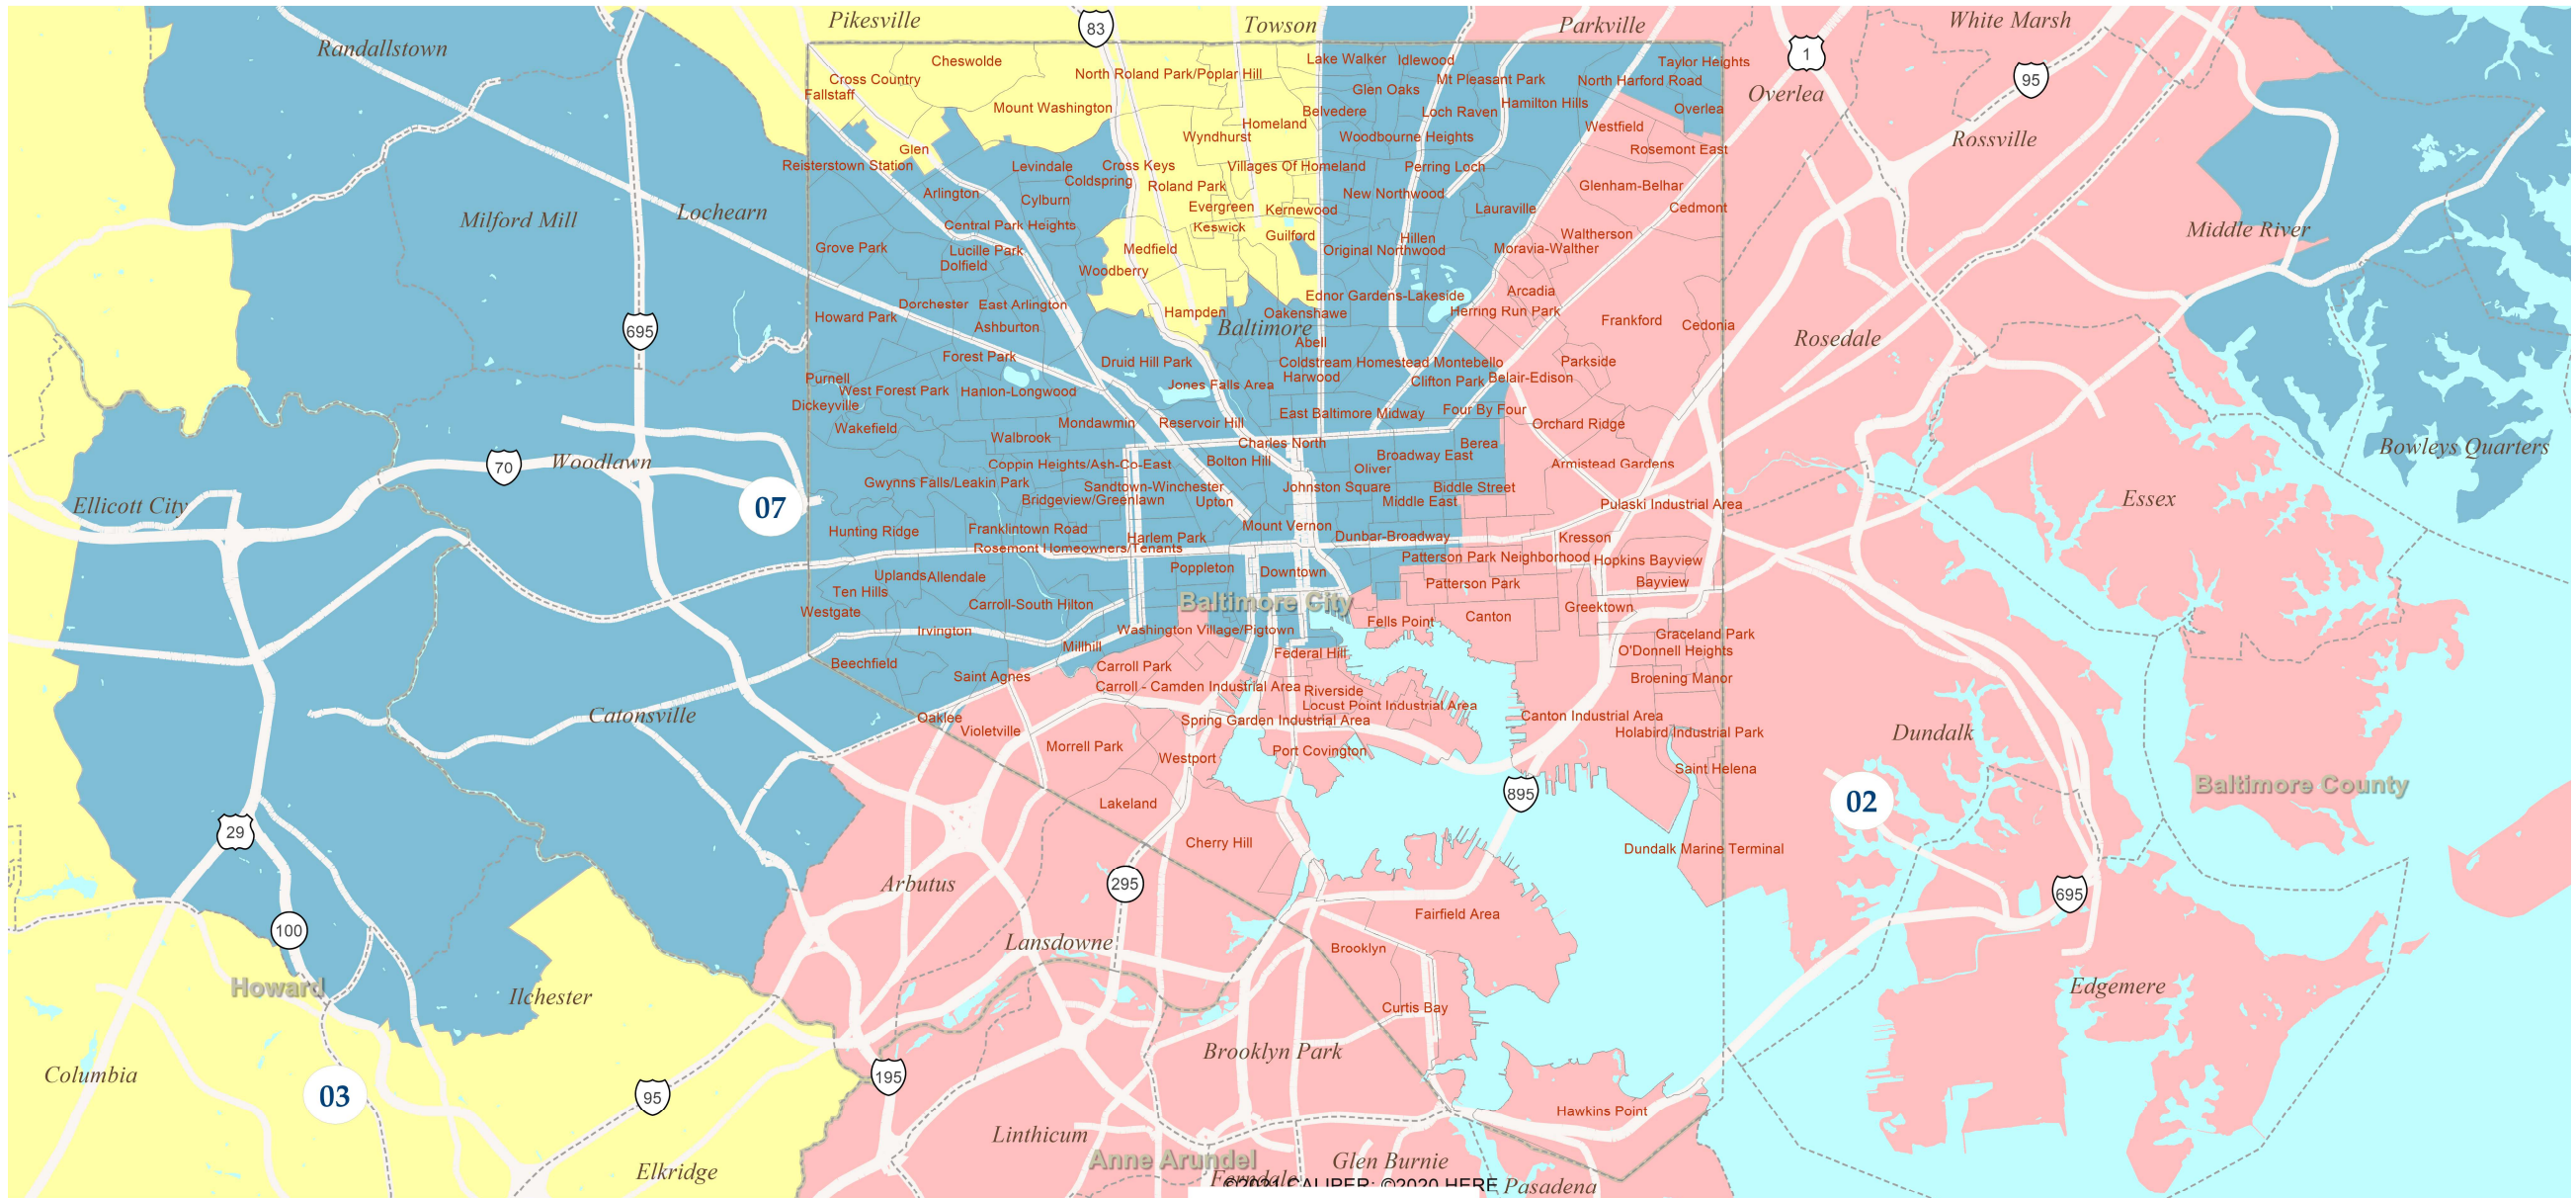

MD 2021 Congressional Districts

December 9, 2021

MD 2021 Congressional Districts

Baltimore City Area

MD 2021 Congressional Districts

Western Baltimore County Area

MD 2021 Congressional Districts

Montgomery and Prince George's Area

MD 2021 Congressional Districts

Northern Anne Arundel Area

MD 2021 Congressional Districts

Frederick Area

MD 2021 Congressional Districts

Harford County Area