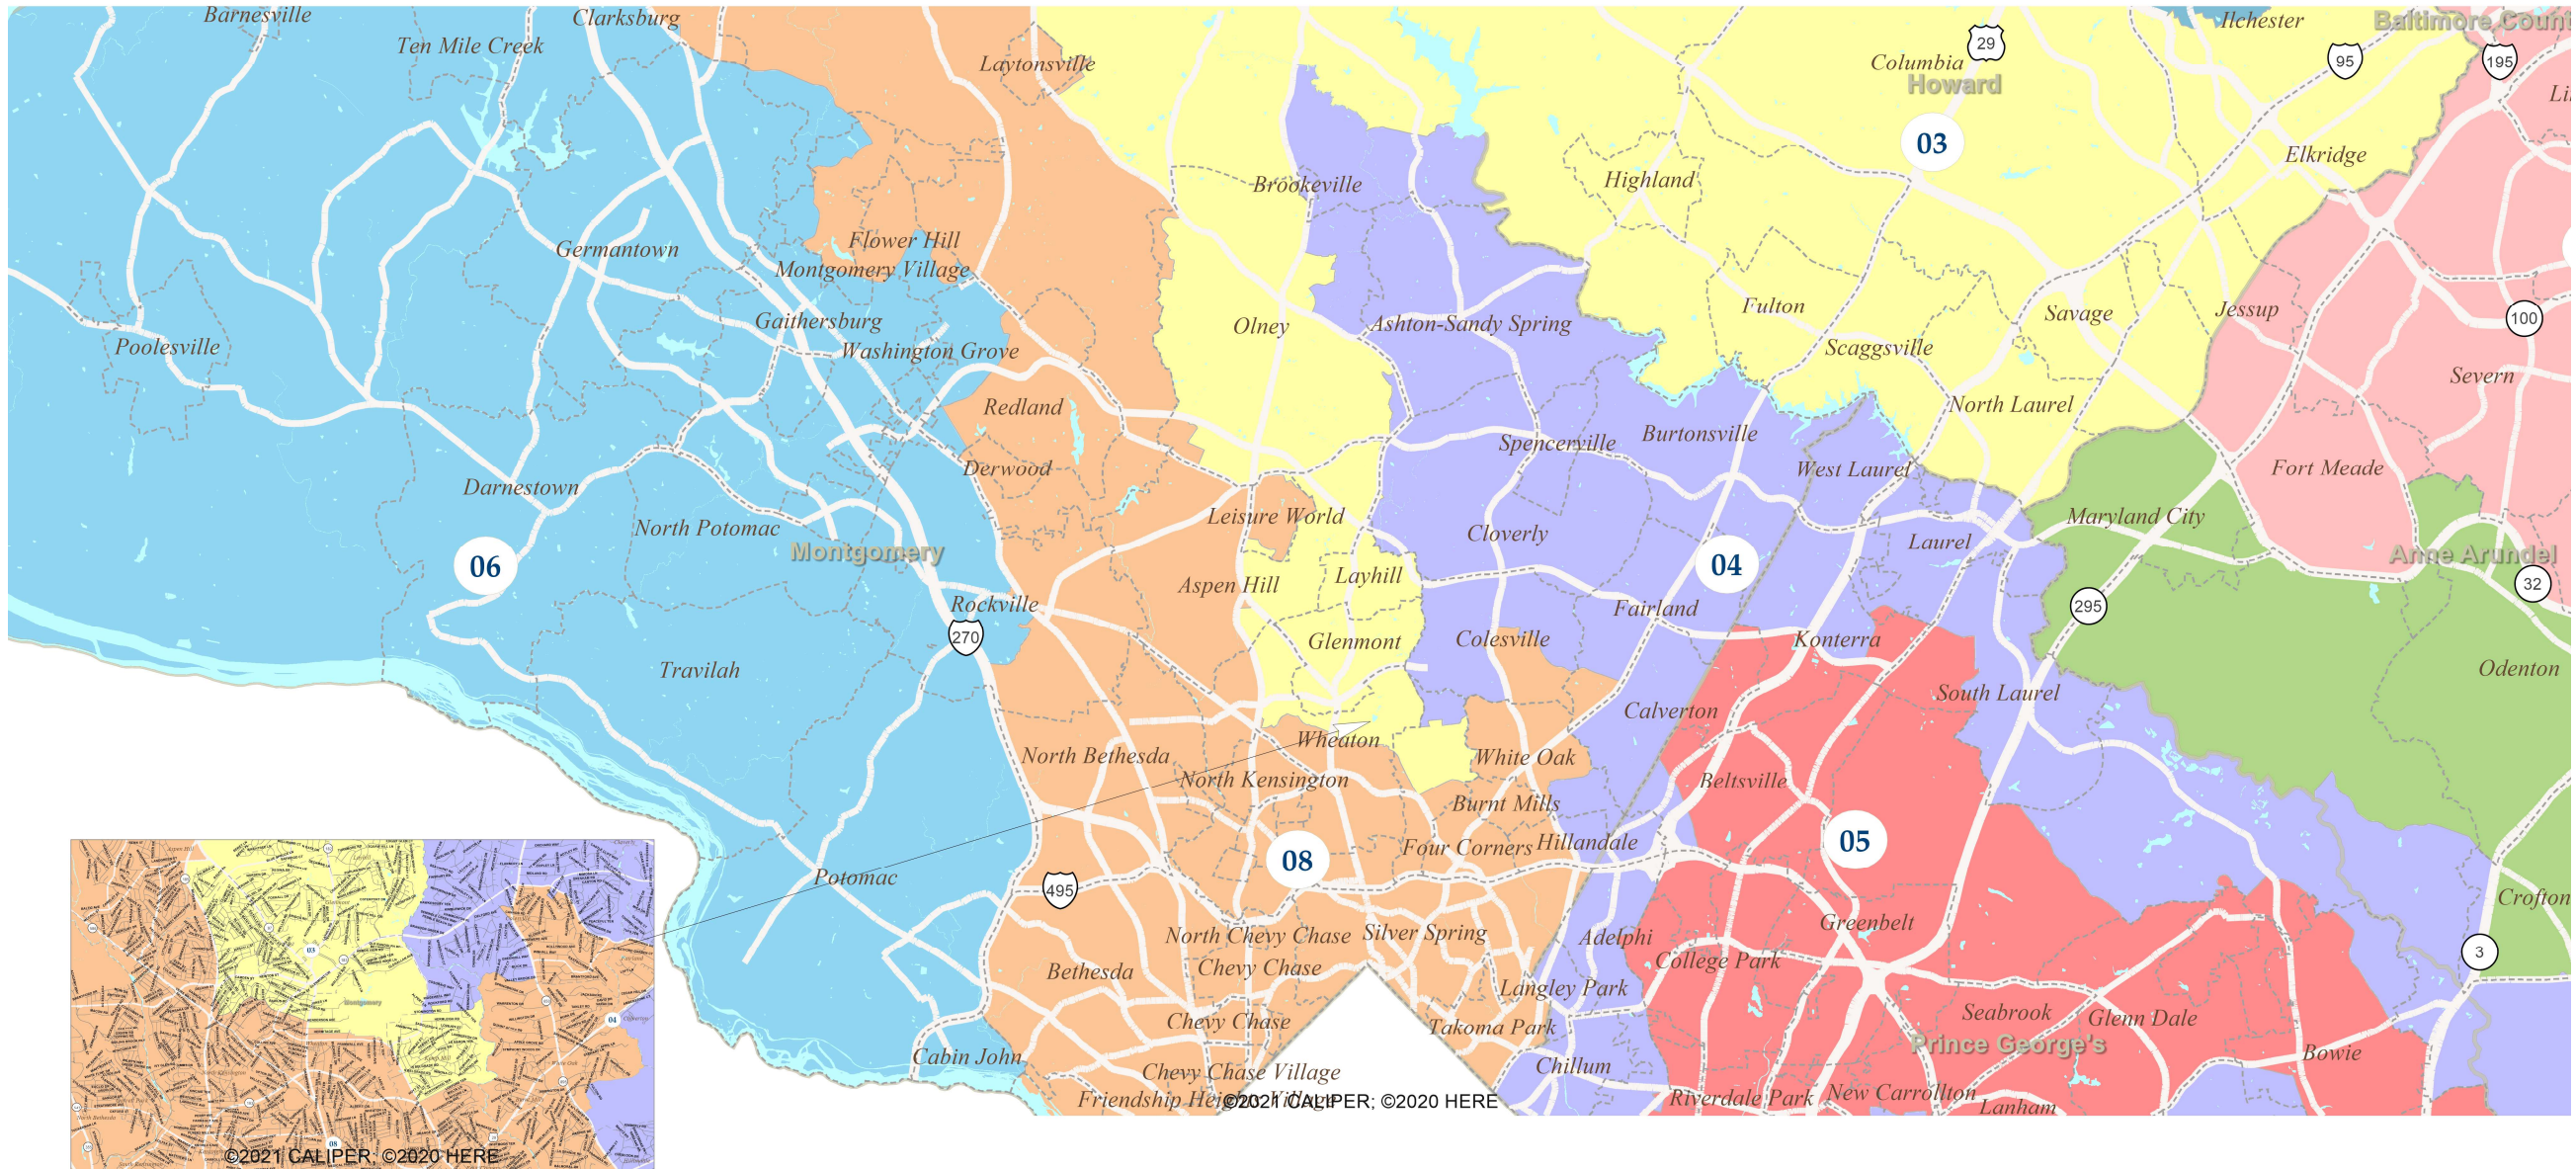

MD 2021 Congressional Districts

December 9, 2021

MD 2021 Congressional Districts

Baltimore City Area

MD 2021 Congressional Districts

Western Baltimore County Area

MD 2021 Congressional Districts

Montgomery and Prince George's Area

MD 2021 Congressional Districts

Northern Anne Arundel Area

MD 2021 Congressional Districts

Frederick Area

MD 2021 Congressional Districts

Harford County Area