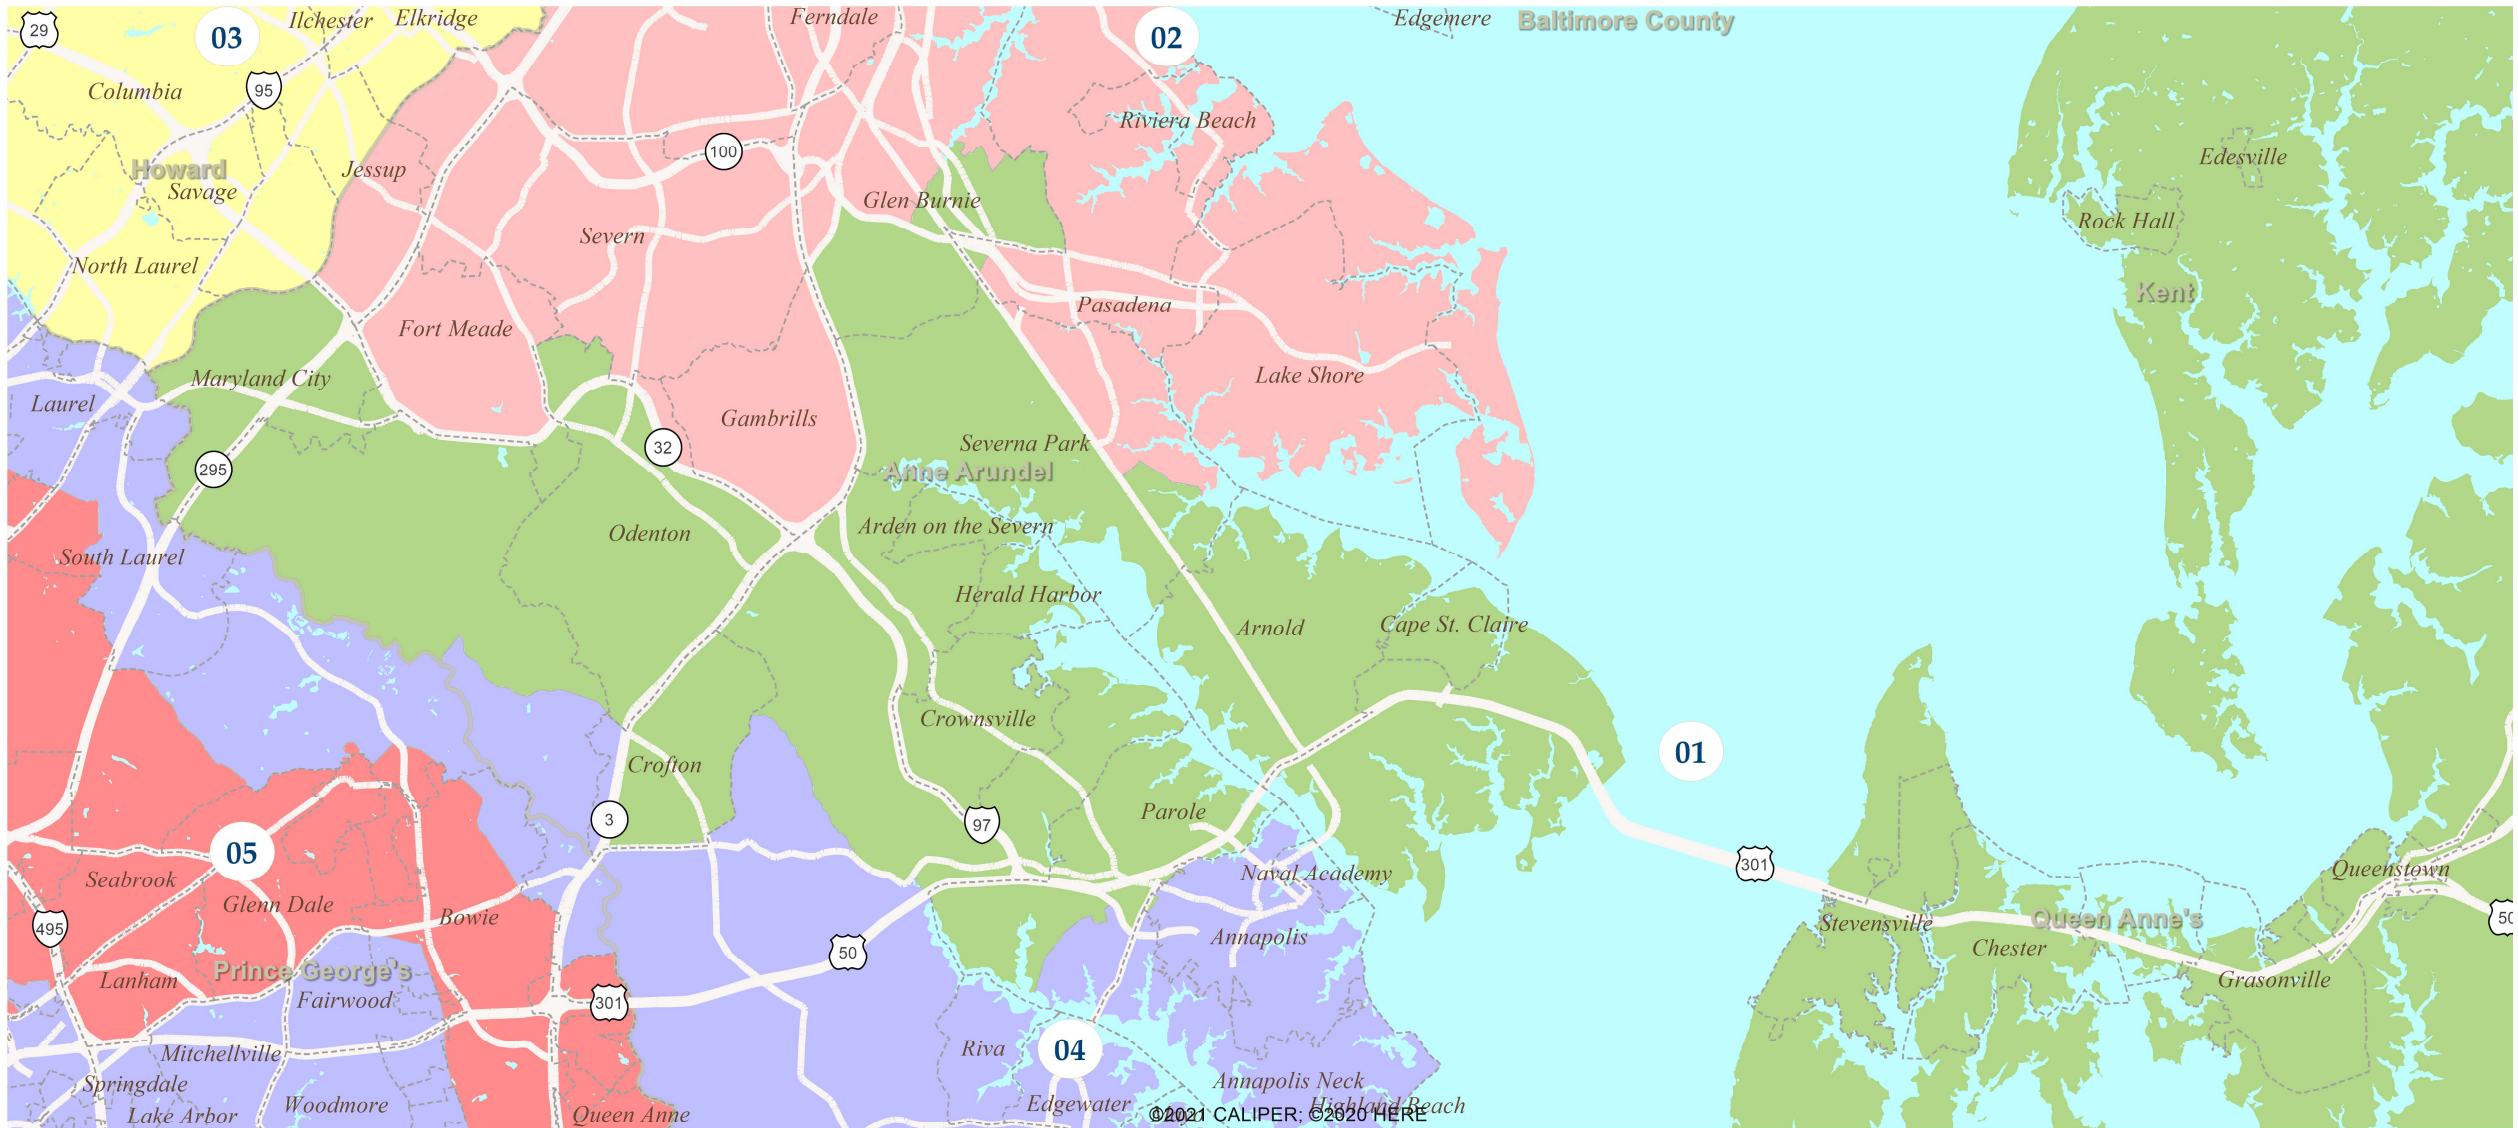

MD 2021 Congressional Districts

December 9, 2021

MD 2021 Congressional Districts

Baltimore City Area

MD 2021 Congressional Districts

Western Baltimore County Area

MD 2021 Congressional Districts

Montgomery and Prince George's Area

MD 2021 Congressional Districts

Northern Anne Arundel Area

MD 2021 Congressional Districts

Frederick Area

MD 2021 Congressional Districts

Harford County Area