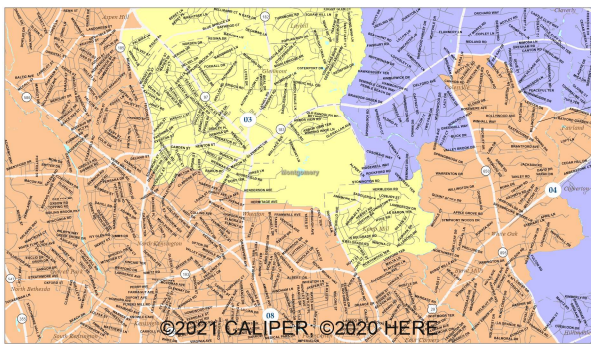

MD 2021 Congressional Districts

December 9, 2021

MD 2021 Congressional Districts

Baltimore City Area

MD 2021 Congressional Districts

Western Baltimore County Area

MD 2021 Congressional Districts

Montgomery and Prince George's Area

MD 2021 Congressional Districts

Northern Anne Arundel Area

MD 2021 Congressional Districts

Frederick Area

MD 2021 Congressional Districts

Harford County Area