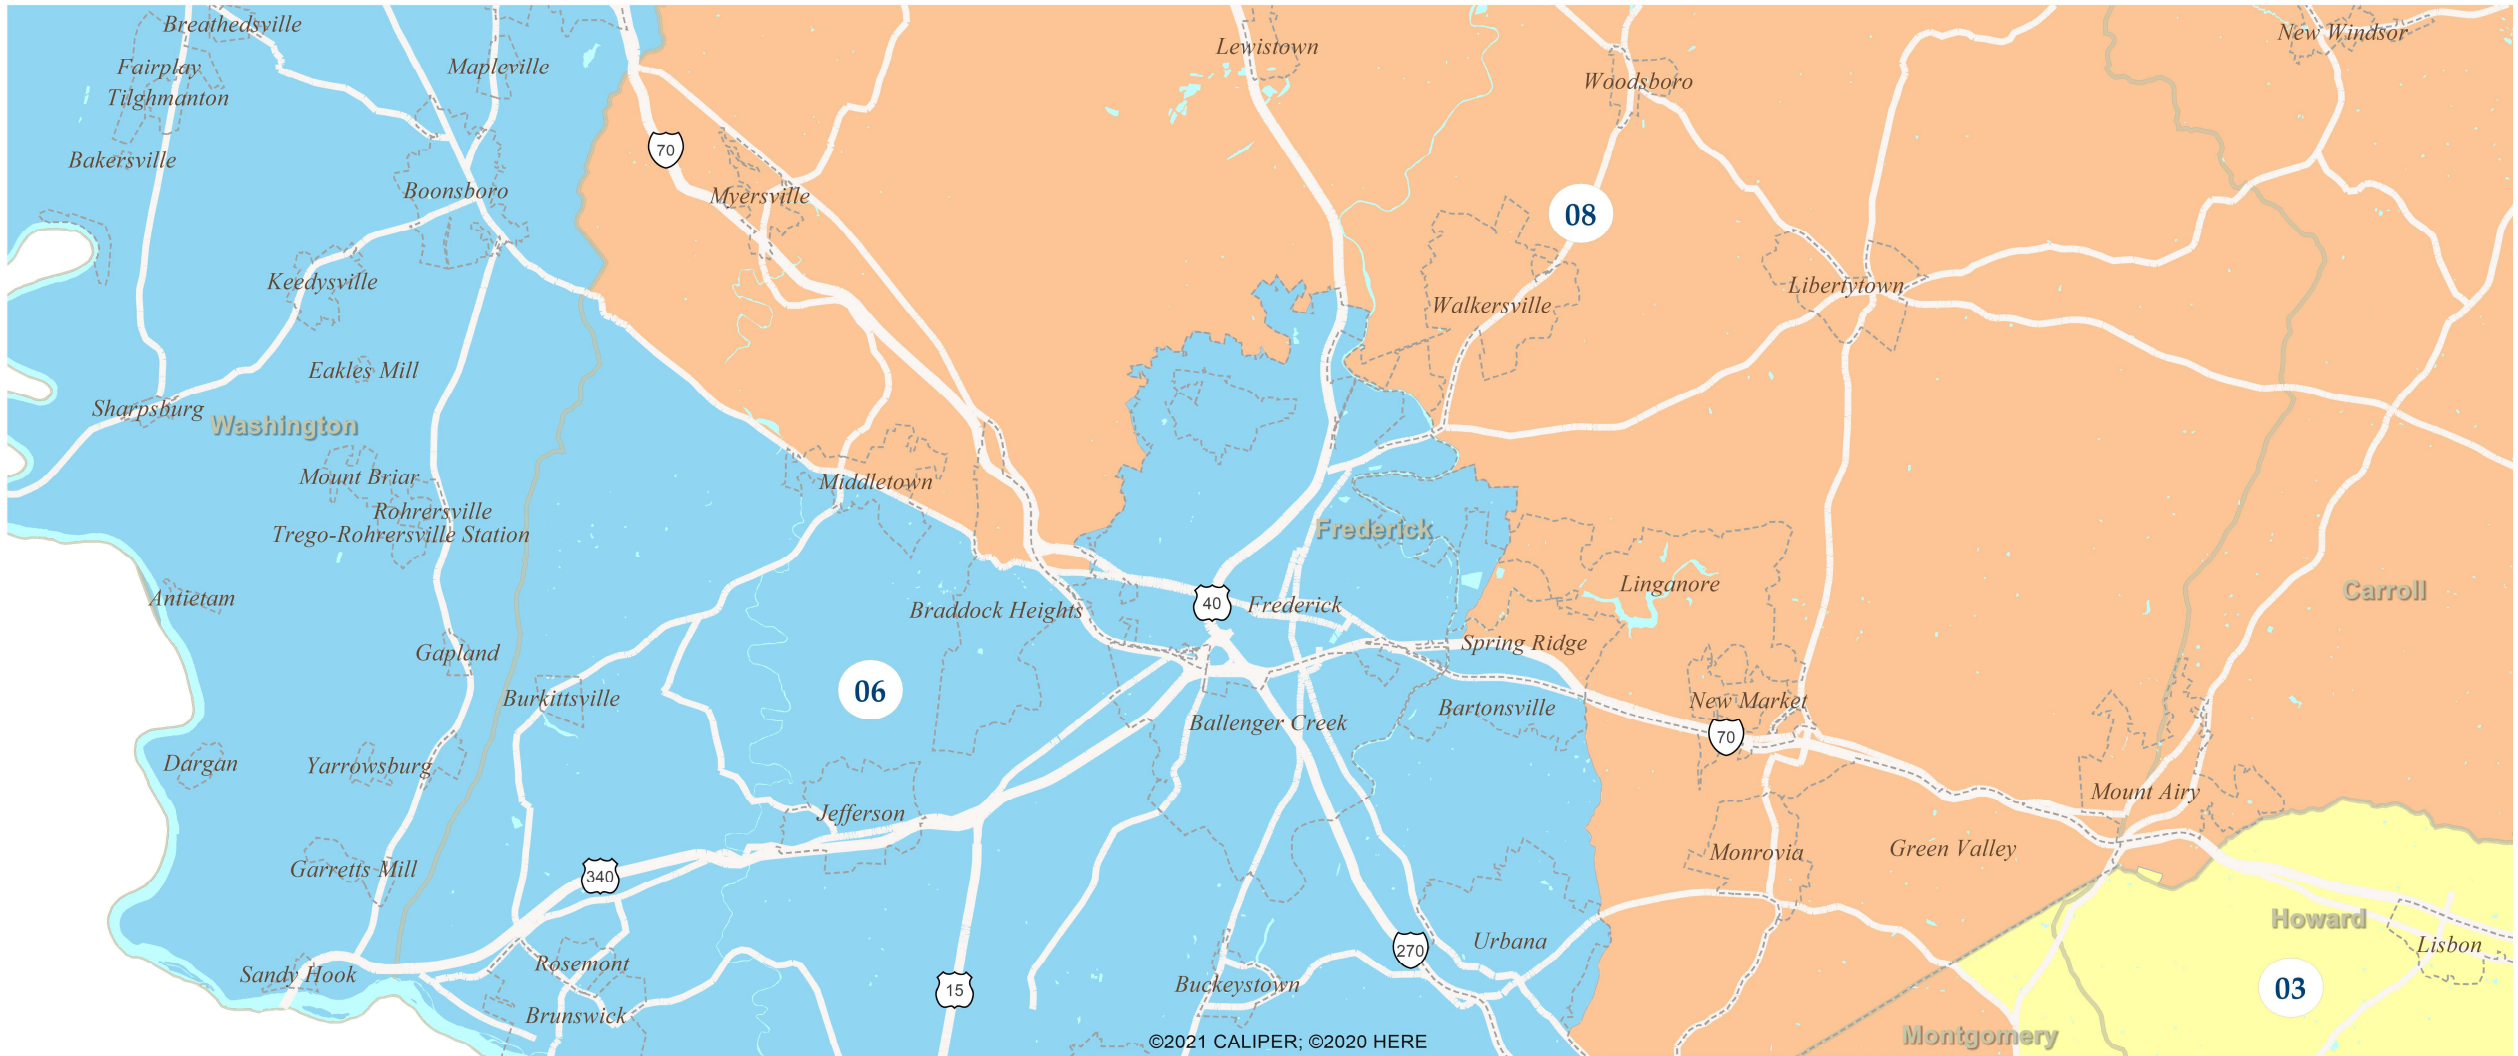

MD 2021 Congressional Districts

December 9, 2021

MD 2021 Congressional Districts

Baltimore City Area

MD 2021 Congressional Districts

Western Baltimore County Area

MD 2021 Congressional Districts

Montgomery and Prince George's Area

MD 2021 Congressional Districts

Northern Anne Arundel Area

MD 2021 Congressional Districts

Frederick Area

MD 2021 Congressional Districts

Harford County Area