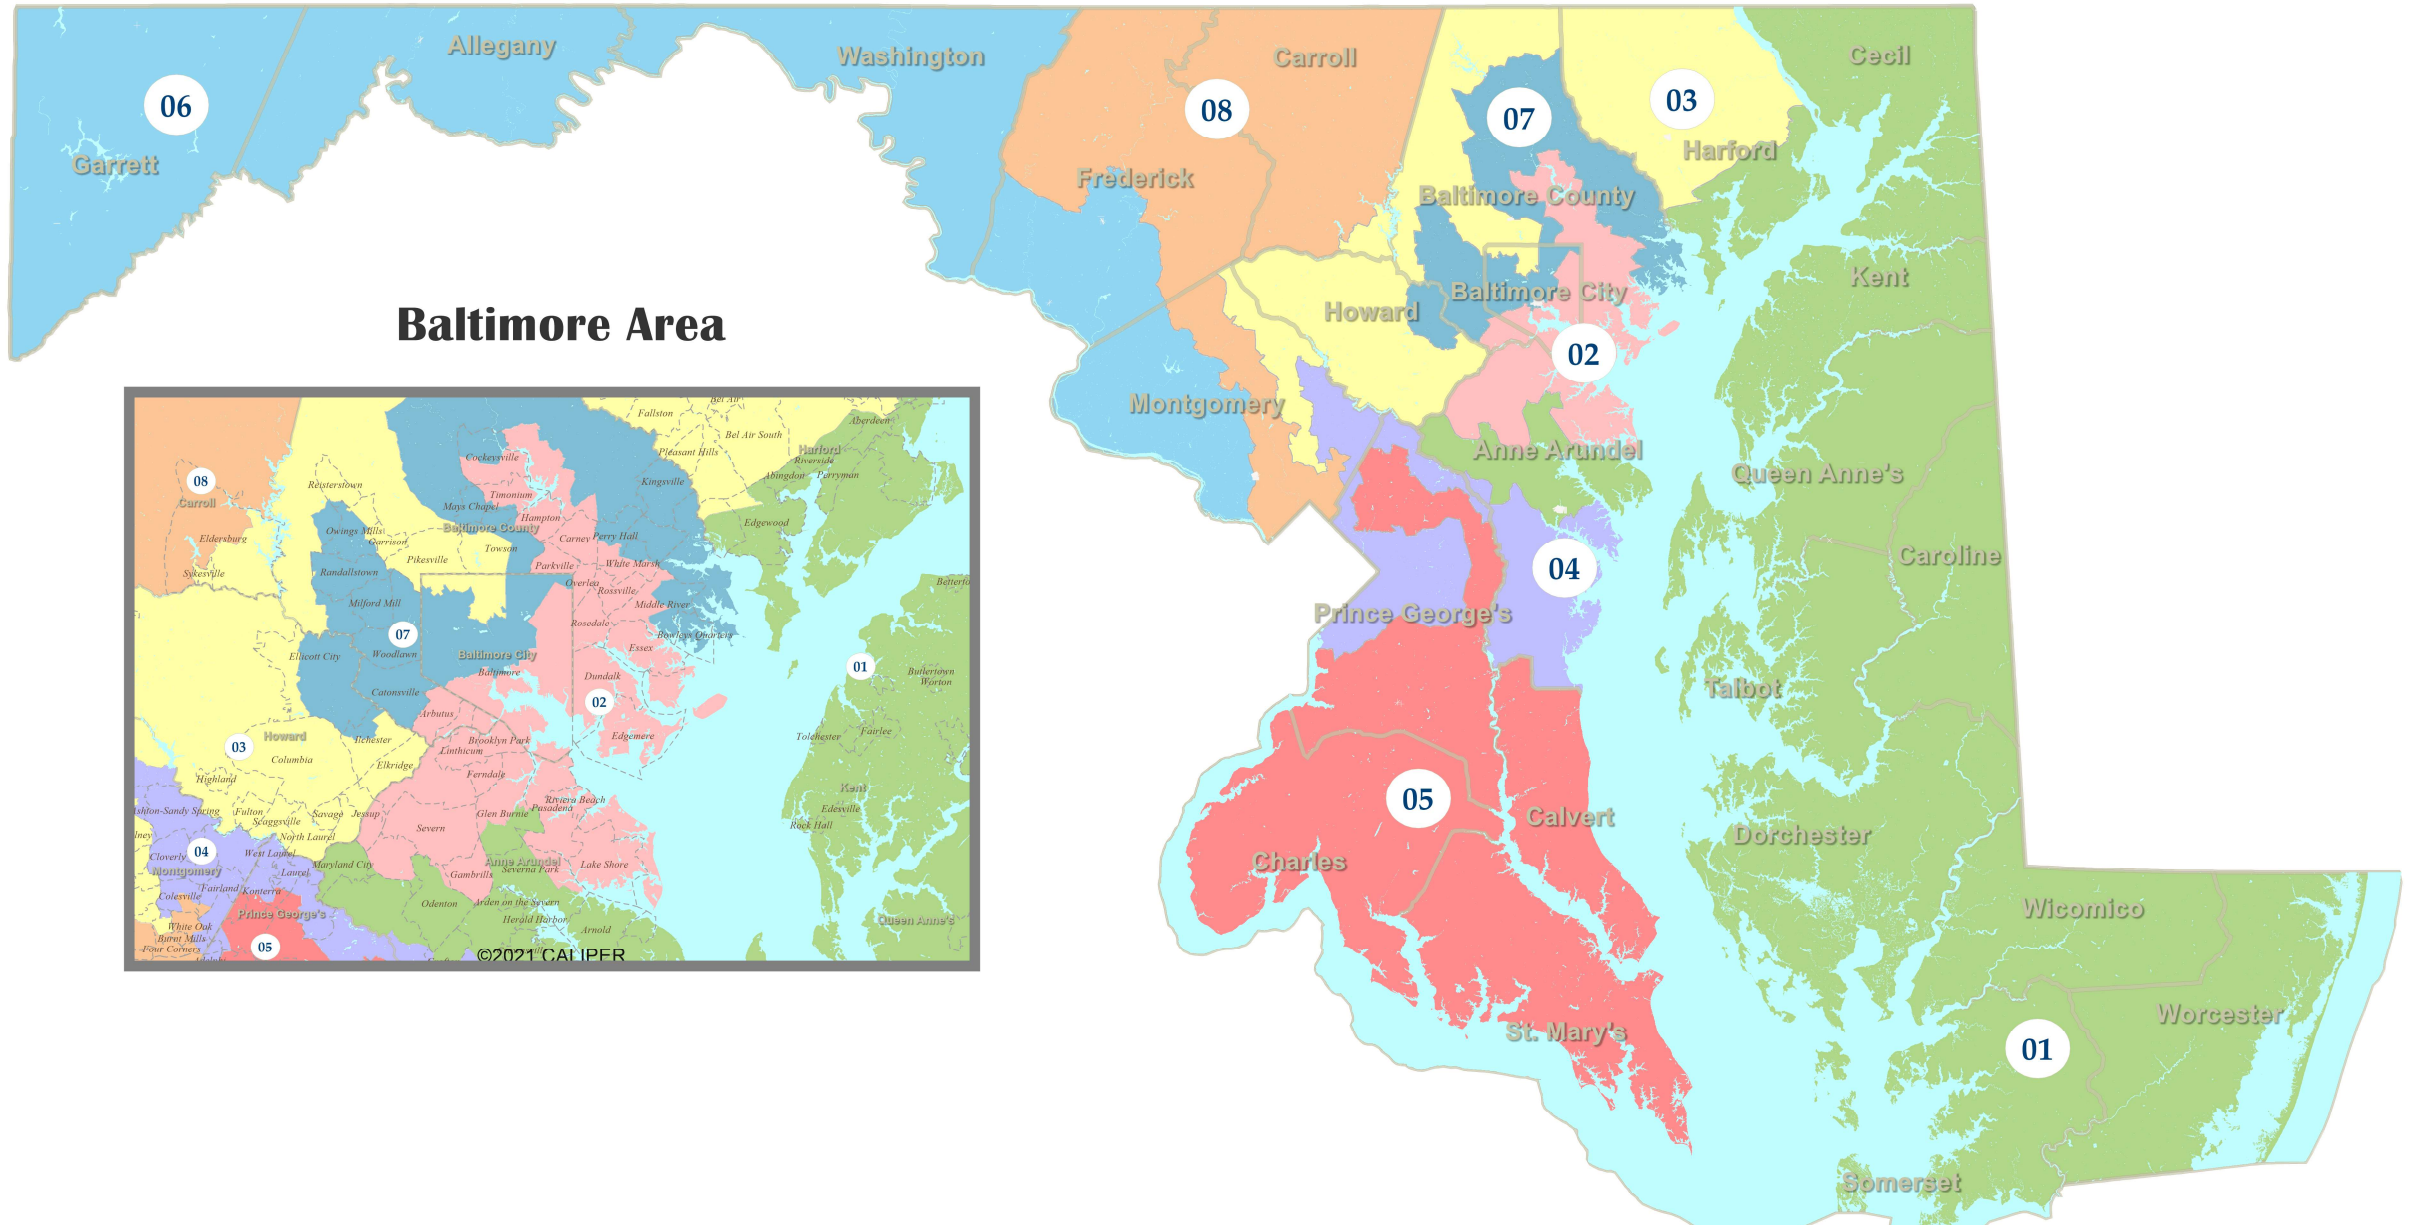

MD 2021 Congressional Districts

December 9, 2021

MD 2021 Congressional Districts

Baltimore City Area

MD 2021 Congressional Districts

Western Baltimore County Area

MD 2021 Congressional Districts

Montgomery and Prince George's Area

MD 2021 Congressional Districts

Northern Anne Arundel Area

MD 2021 Congressional Districts

Frederick Area

MD 2021 Congressional Districts

Harford County Area