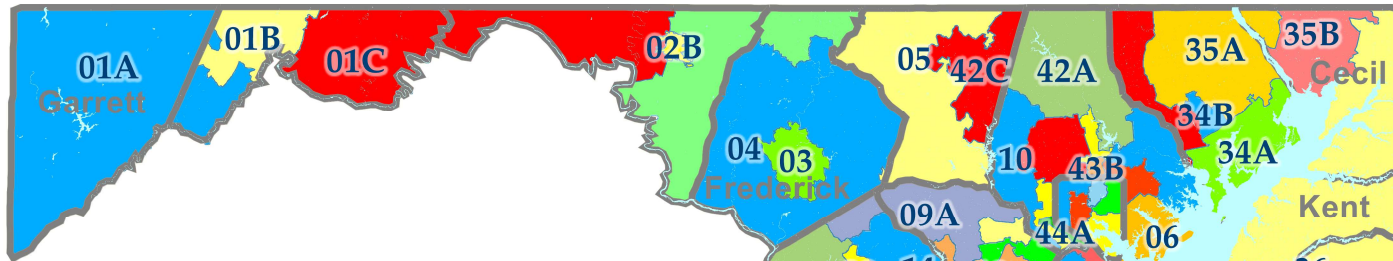

MLD399L001TF

Legislative Redistricting Advisory Commission

Proposed Legislative District Map

Central Maryland Area