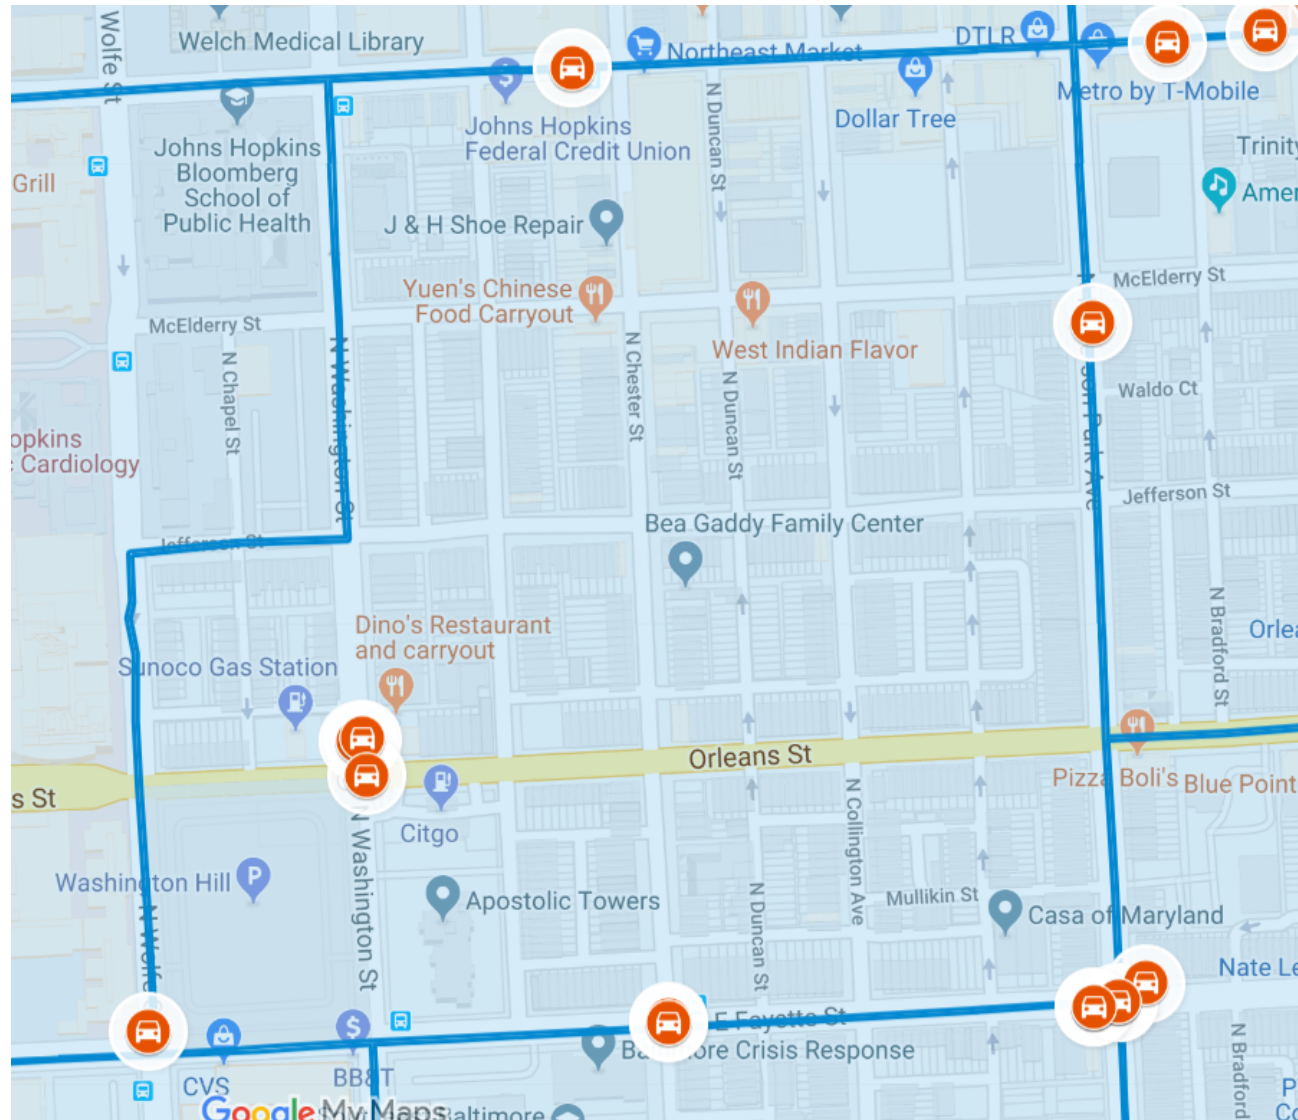

CARE

Note: Map does not include unreported crashes. The map creator makes no representation regarding the completeness, accuracy, or timeliness of any information and data in the map or that such information and data will be error-free.

Map Creator: Anikwenze Ogbue Created: October 2019

Sources: Maryland Statewide Vehicle Crashes, <https://data.maryland.gov> 2017Q1 -2018Q3; Baltimore Community Statistical Areas <https://data.baltimorecity.gov/Neighborhoods/Community-Statistical-Area-KMZ/m5yw-hcns>