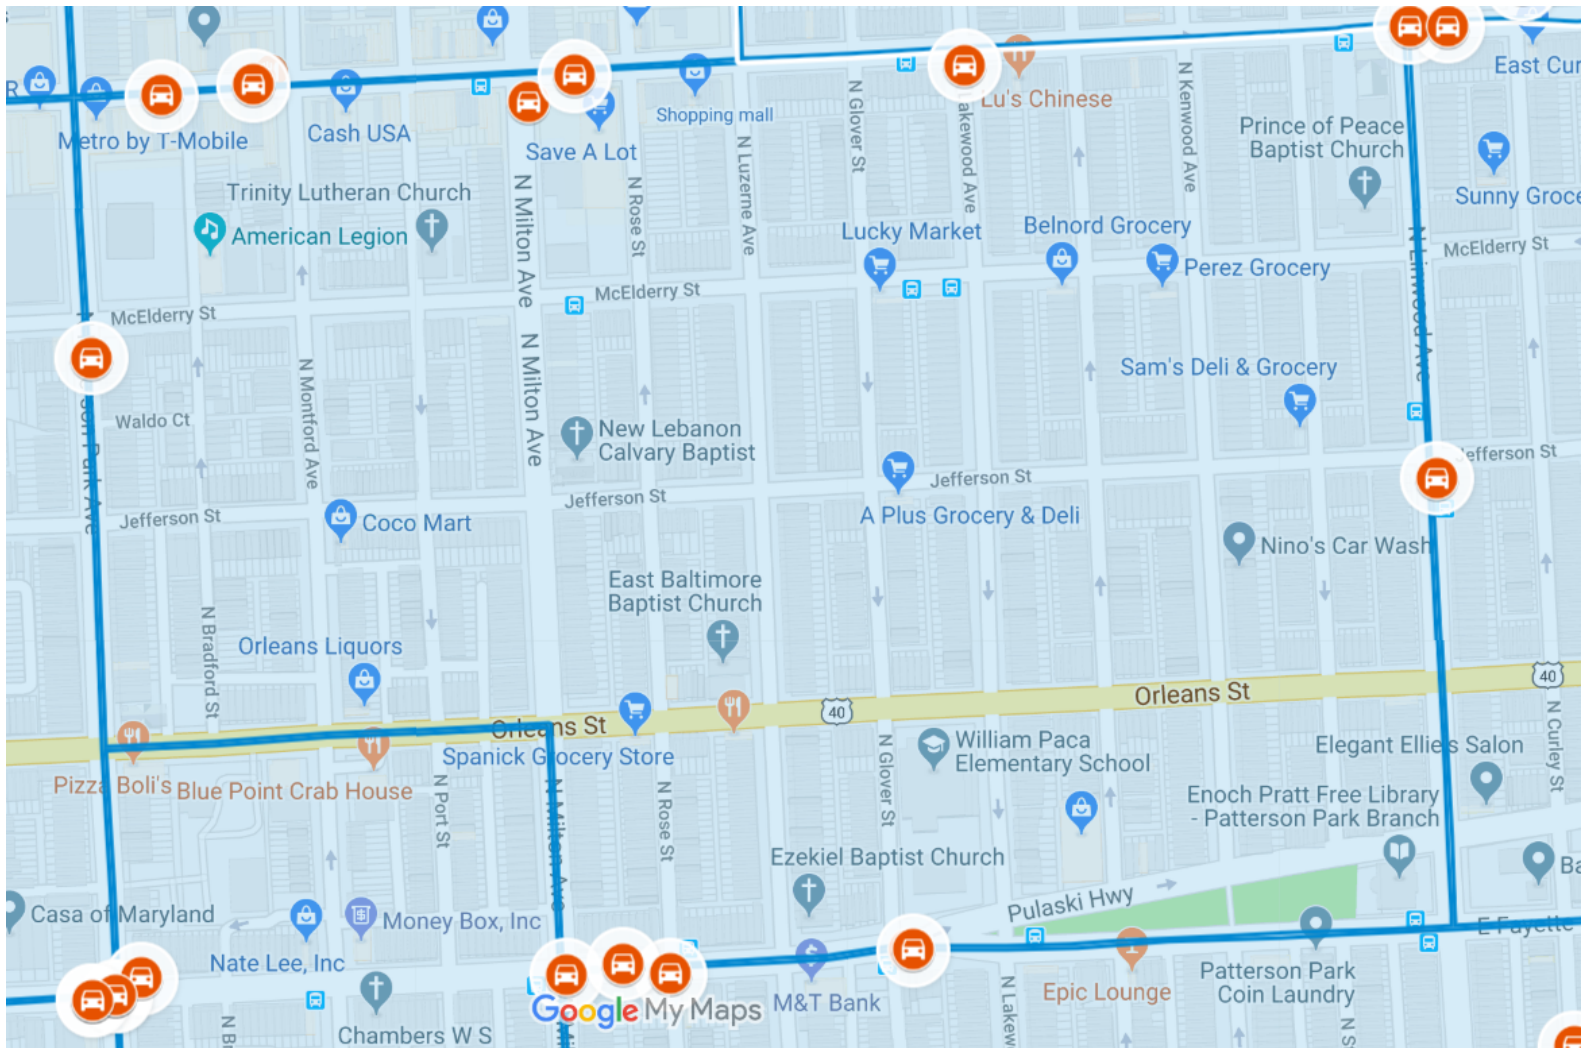

MCELDERRY PARK

Note: Map does not include unreported crashes. The map creator makes no representation regarding the completeness, accuracy, or timeliness of any information and data in the map or that such information and data will be error-free.

Map Creator: Anikwenze Ogbue Created: October 2019

Sources: Maryland Statewide Vehicle Crashes, <https://data.maryland.gov> 2017Q1 -2018Q3; Baltimore Community Statistical Areas <https://data.baltimorecity.gov/Neighborhoods/Community-Statistical-Area-KMZ/m5yw-hcns>