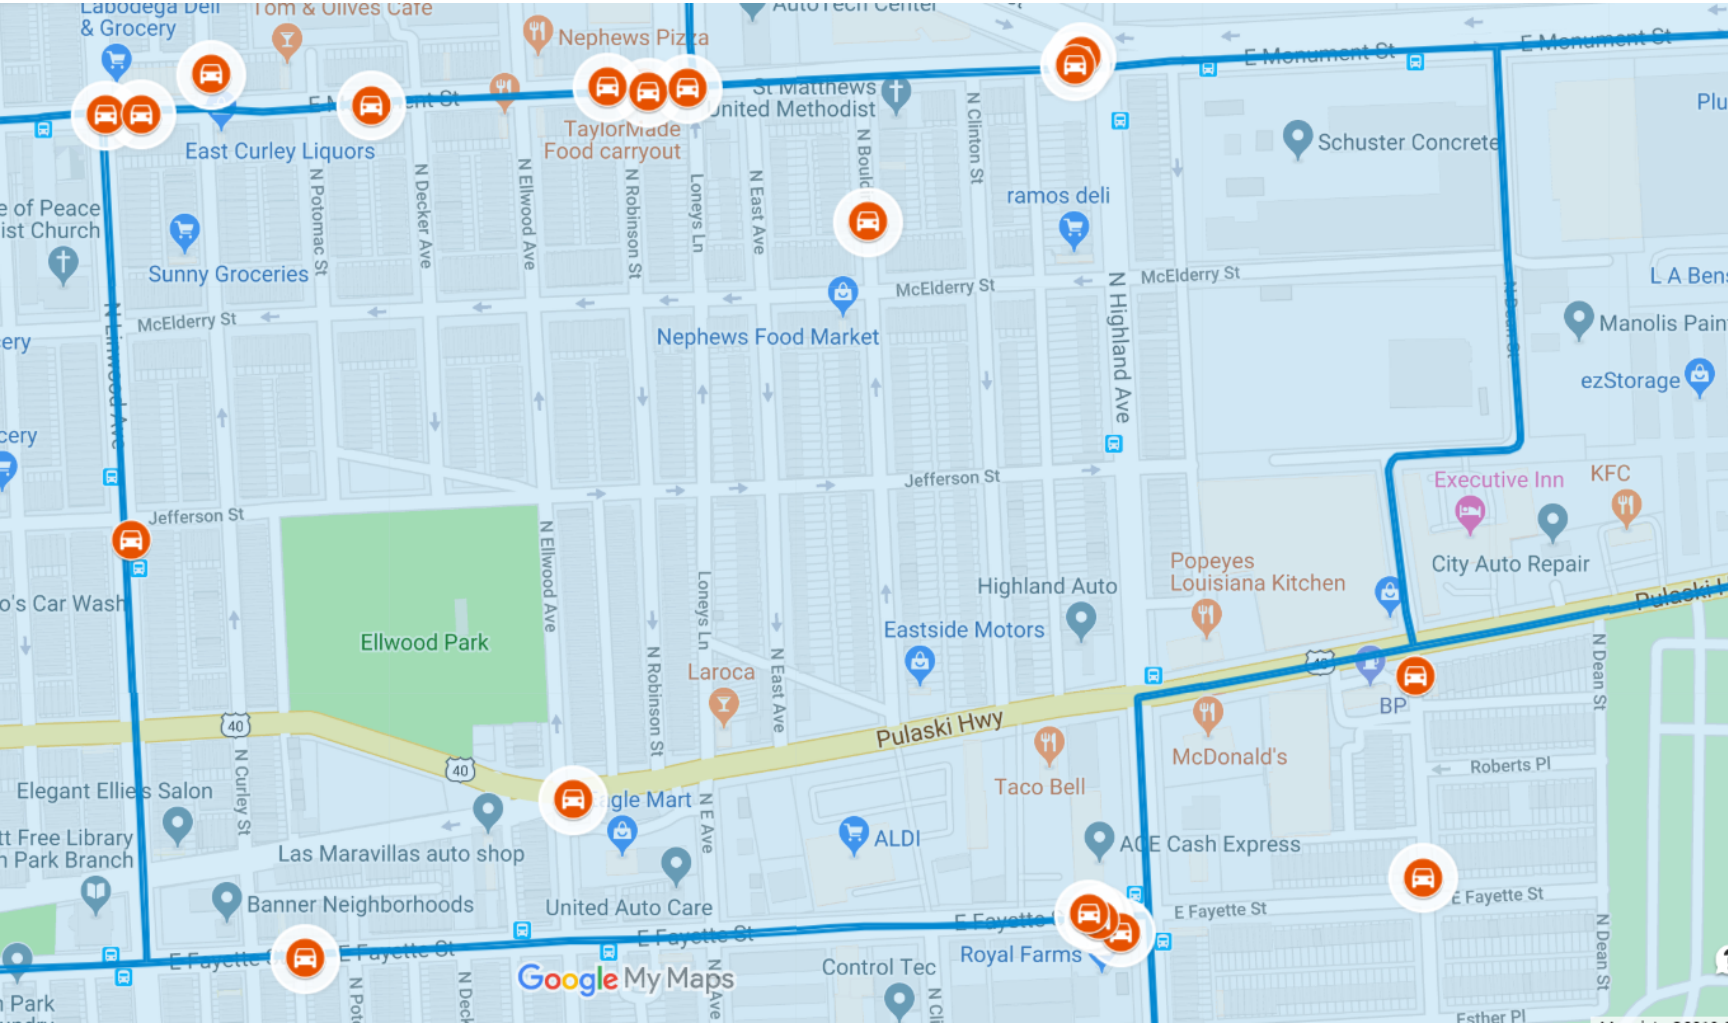

ELLWOOD PARK

Note: Map does not include unreported crashes. The map creator makes no representation regarding the completeness, accuracy, or timeliness of any information and data in the map or that such information and data will be error-free.

Map Creator: Anikwenze Ogbue Created: October 2019

Sources: Maryland Statewide Vehicle Crashes, <https://data.maryland.gov> 2017Q1 -2018Q3; Baltimore Community Statistical Areas <https://data.baltimorecity.gov/Neighborhoods/Community-Statistical-Area-KMZ/m5yw-hcns>