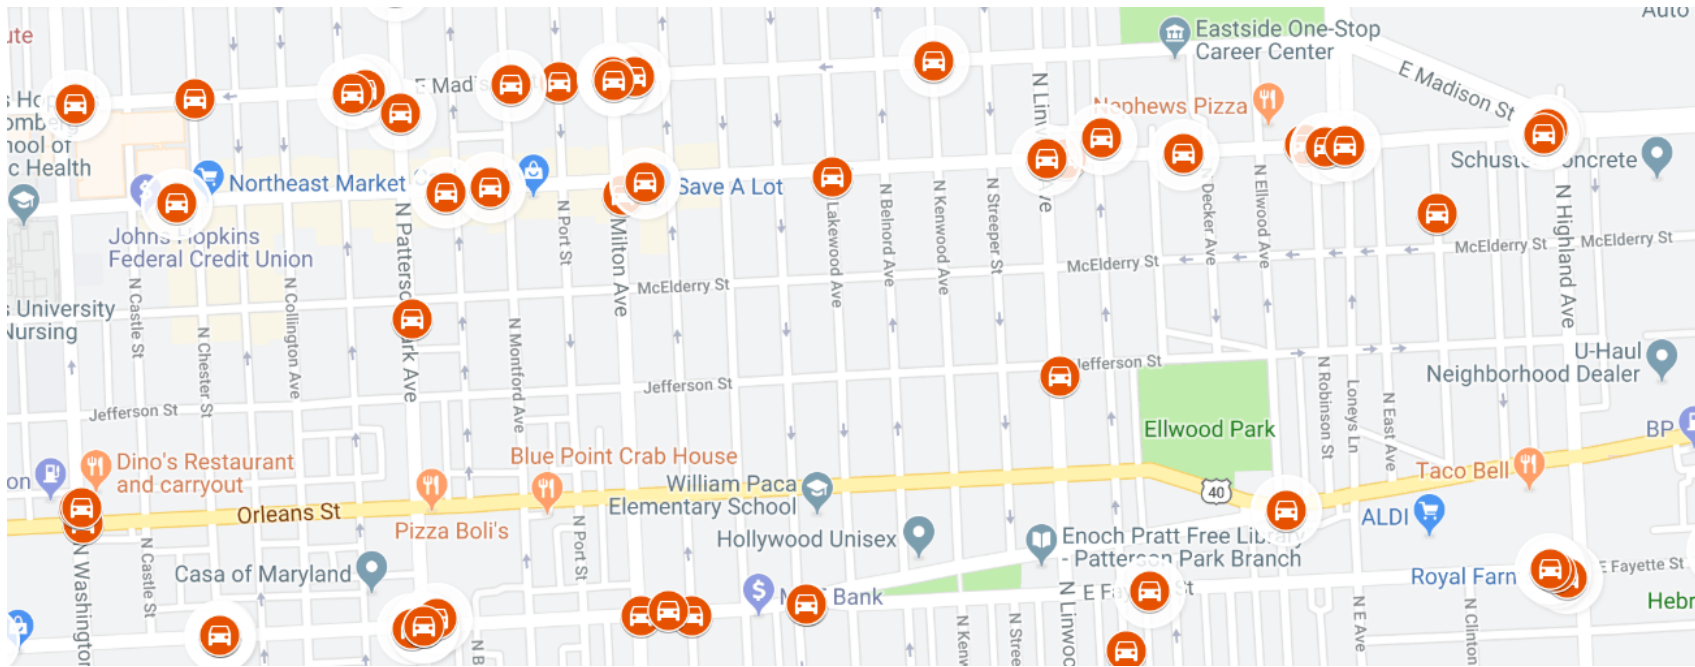

SITE BOUNDARY

Note: Map does not include unreported crashes. The map creator makes no representation regarding the completeness, accuracy, or timeliness of any information and data in the map or that such information and data will be error-free.

Map Creator: Anikwenze Ogbue Created: October 2019

Sources: Maryland Statewide Vehicle Crashes, <https://data.maryland.gov> 2017Q1 -2018Q3; Baltimore Community Statistical Areas <https://data.baltimorecity.gov/Neighborhoods/Community-Statistical-Area-KMZ/m5yw-hcns>

MADISON-EASTEND

Note: Map does not include unreported crashes. The map creator makes no representation regarding the completeness, accuracy, or timeliness of any information and data in the map or that such information and data will be error-free.

PATTERSON PLACE

Note: Map does not include unreported crashes. The map creator makes no representation regarding the completeness, accuracy, or timeliness of any information and data in the map or that such information and data will be error-free.