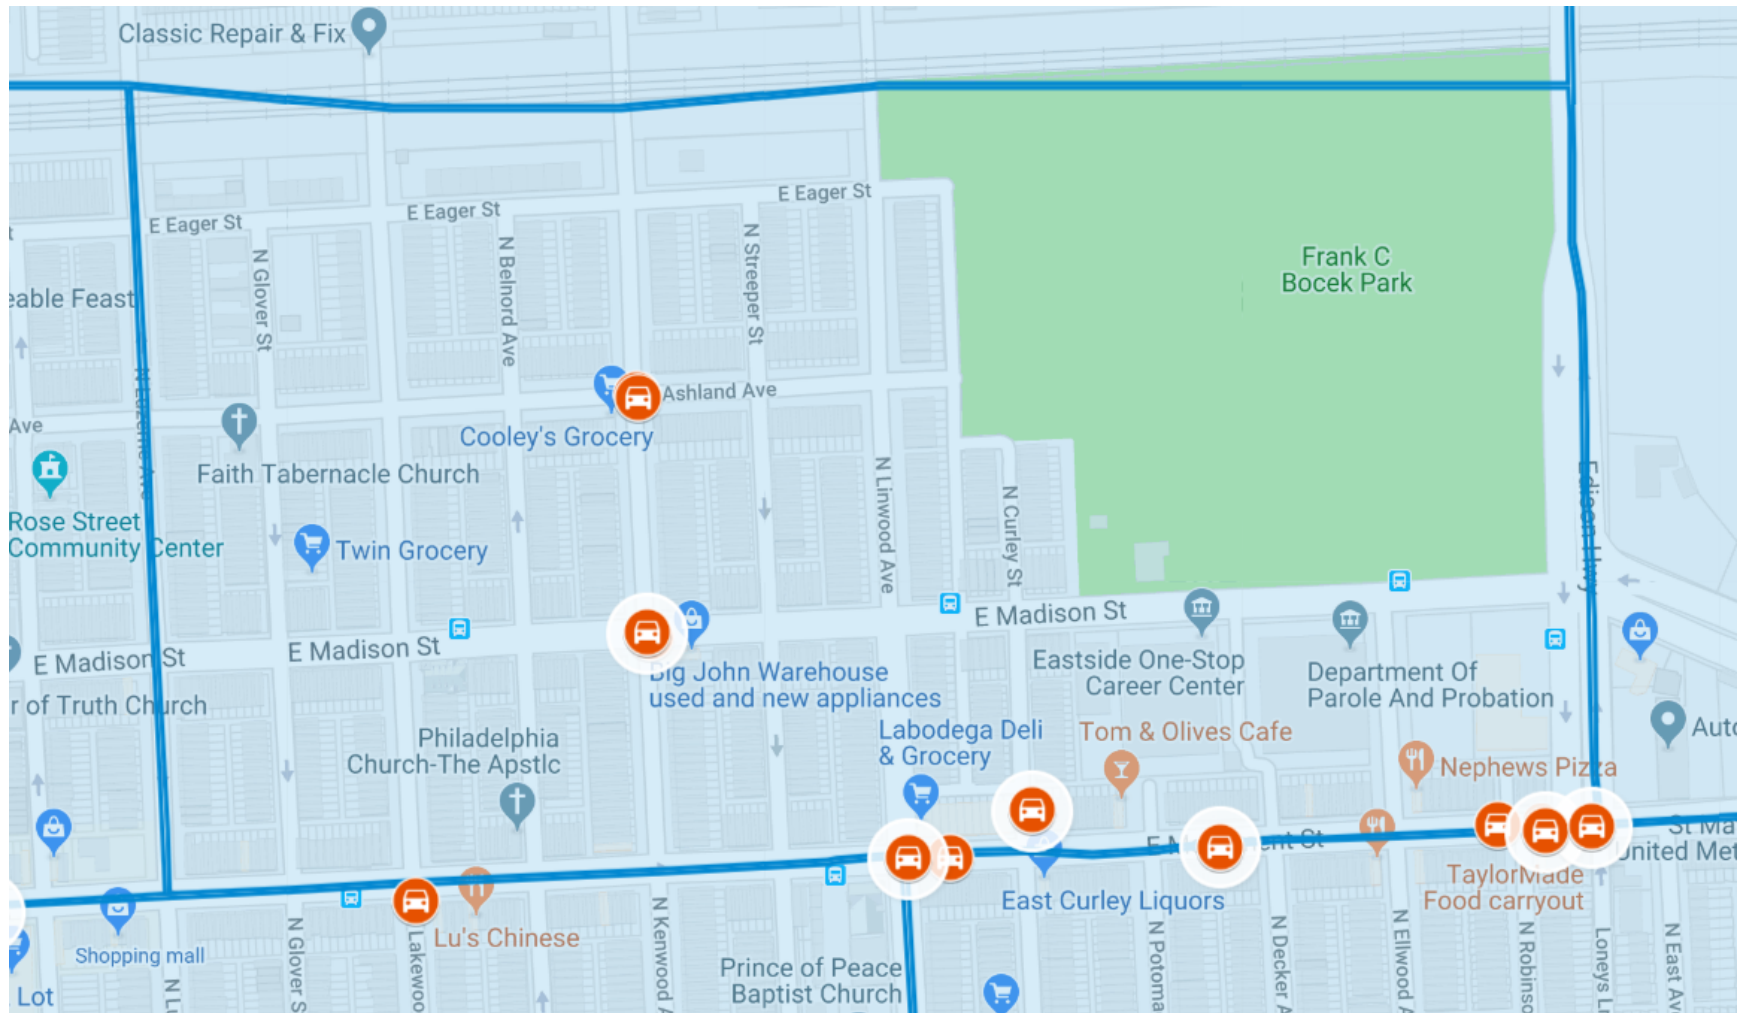

SITE BOUNDARY

Note: Map does not include unreported crashes. The map creator makes no representation regarding the completeness, accuracy, or timeliness of any information and data in the map or that such information and data will be error-free.

Map Creator: Anikwenze Ogbue Created: October 2019

Sources: Maryland Statewide Vehicle Crashes, <https://data.maryland.gov> 2017Q1 -2018Q3; Baltimore Community Statistical Areas <https://data.baltimorecity.gov/Neighborhoods/Community-Statistical-Area-KMZ/m5yw-hcns>

MADISON-EASTEND

Note: Map does not include unreported crashes. The map creator makes no representation regarding the completeness, accuracy, or timeliness of any information and data in the map or that such information and data will be error-free.

PATTERSON PLACE

Note: Map does not include unreported crashes. The map creator makes no representation regarding the completeness, accuracy, or timeliness of any information and data in the map or that such information and data will be error-free.