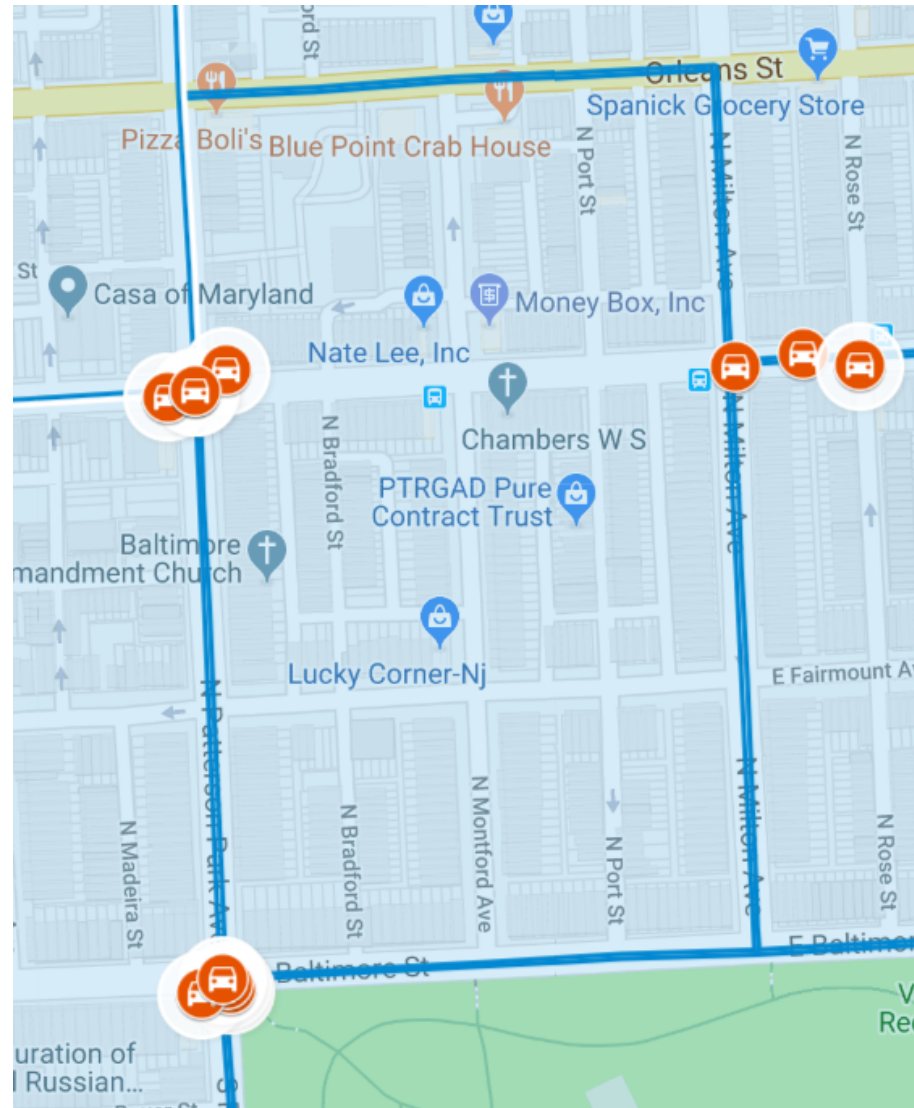

PATTERSON PLACE

Note: Map does not include unreported crashes. The map creator makes no representation regarding the completeness, accuracy, or timeliness of any information and data in the map or that such information and data will be error-free.

Map Creator: Anikwenze Ogbue Created: October 2019

Sources: Maryland Statewide Vehicle Crashes, <https://data.maryland.gov> 2017Q1 -2018Q3; Baltimore Community Statistical Areas <https://data.baltimorecity.gov/Neighborhoods/Community-Statistical-Area-KMZ/m5yw-hcns>