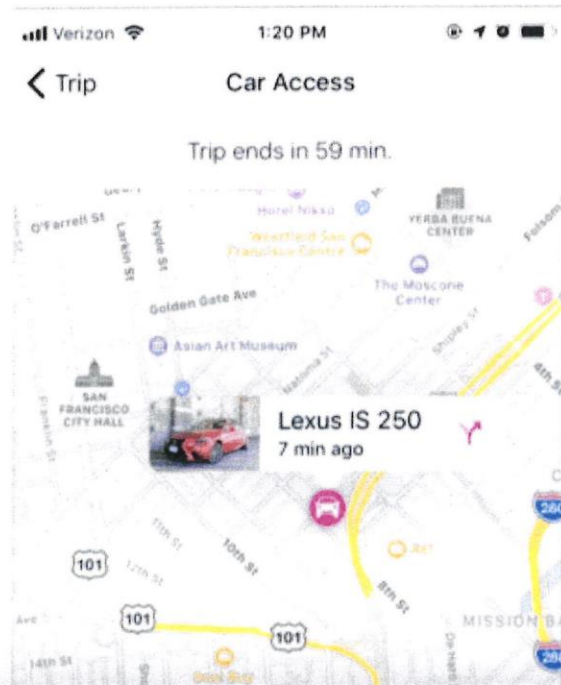

SUV / Jeep

Verizon LTE

2:24 PM

45%

getaround.com

Getaround Connect® technology helps you locate and unlock the car with your phone.

Feel great

Carsharing reduces parking stress and the raw material used in car manufacturing. That's good for your neighborhood and the environment.

Rent a car

Verizon LTE

7:50 PM

18%

AA

maven.com

x

Maven – Car Sharing
General Motors Company
★★★★☆
GET — On the App Store

View

MAVEN CAR SHARING

New Cars, Loaded with Technology
Free lifetime membership.

Download on the App Store

ANDROID APP ON Google play

SIGN UP

The banner features a background image of a modern building's facade with a grid of windows. The text is centered and white. There are two app store download buttons and a yellow 'SIGN UP' button. At the bottom, there are two small white dots, one of which is highlighted in blue.