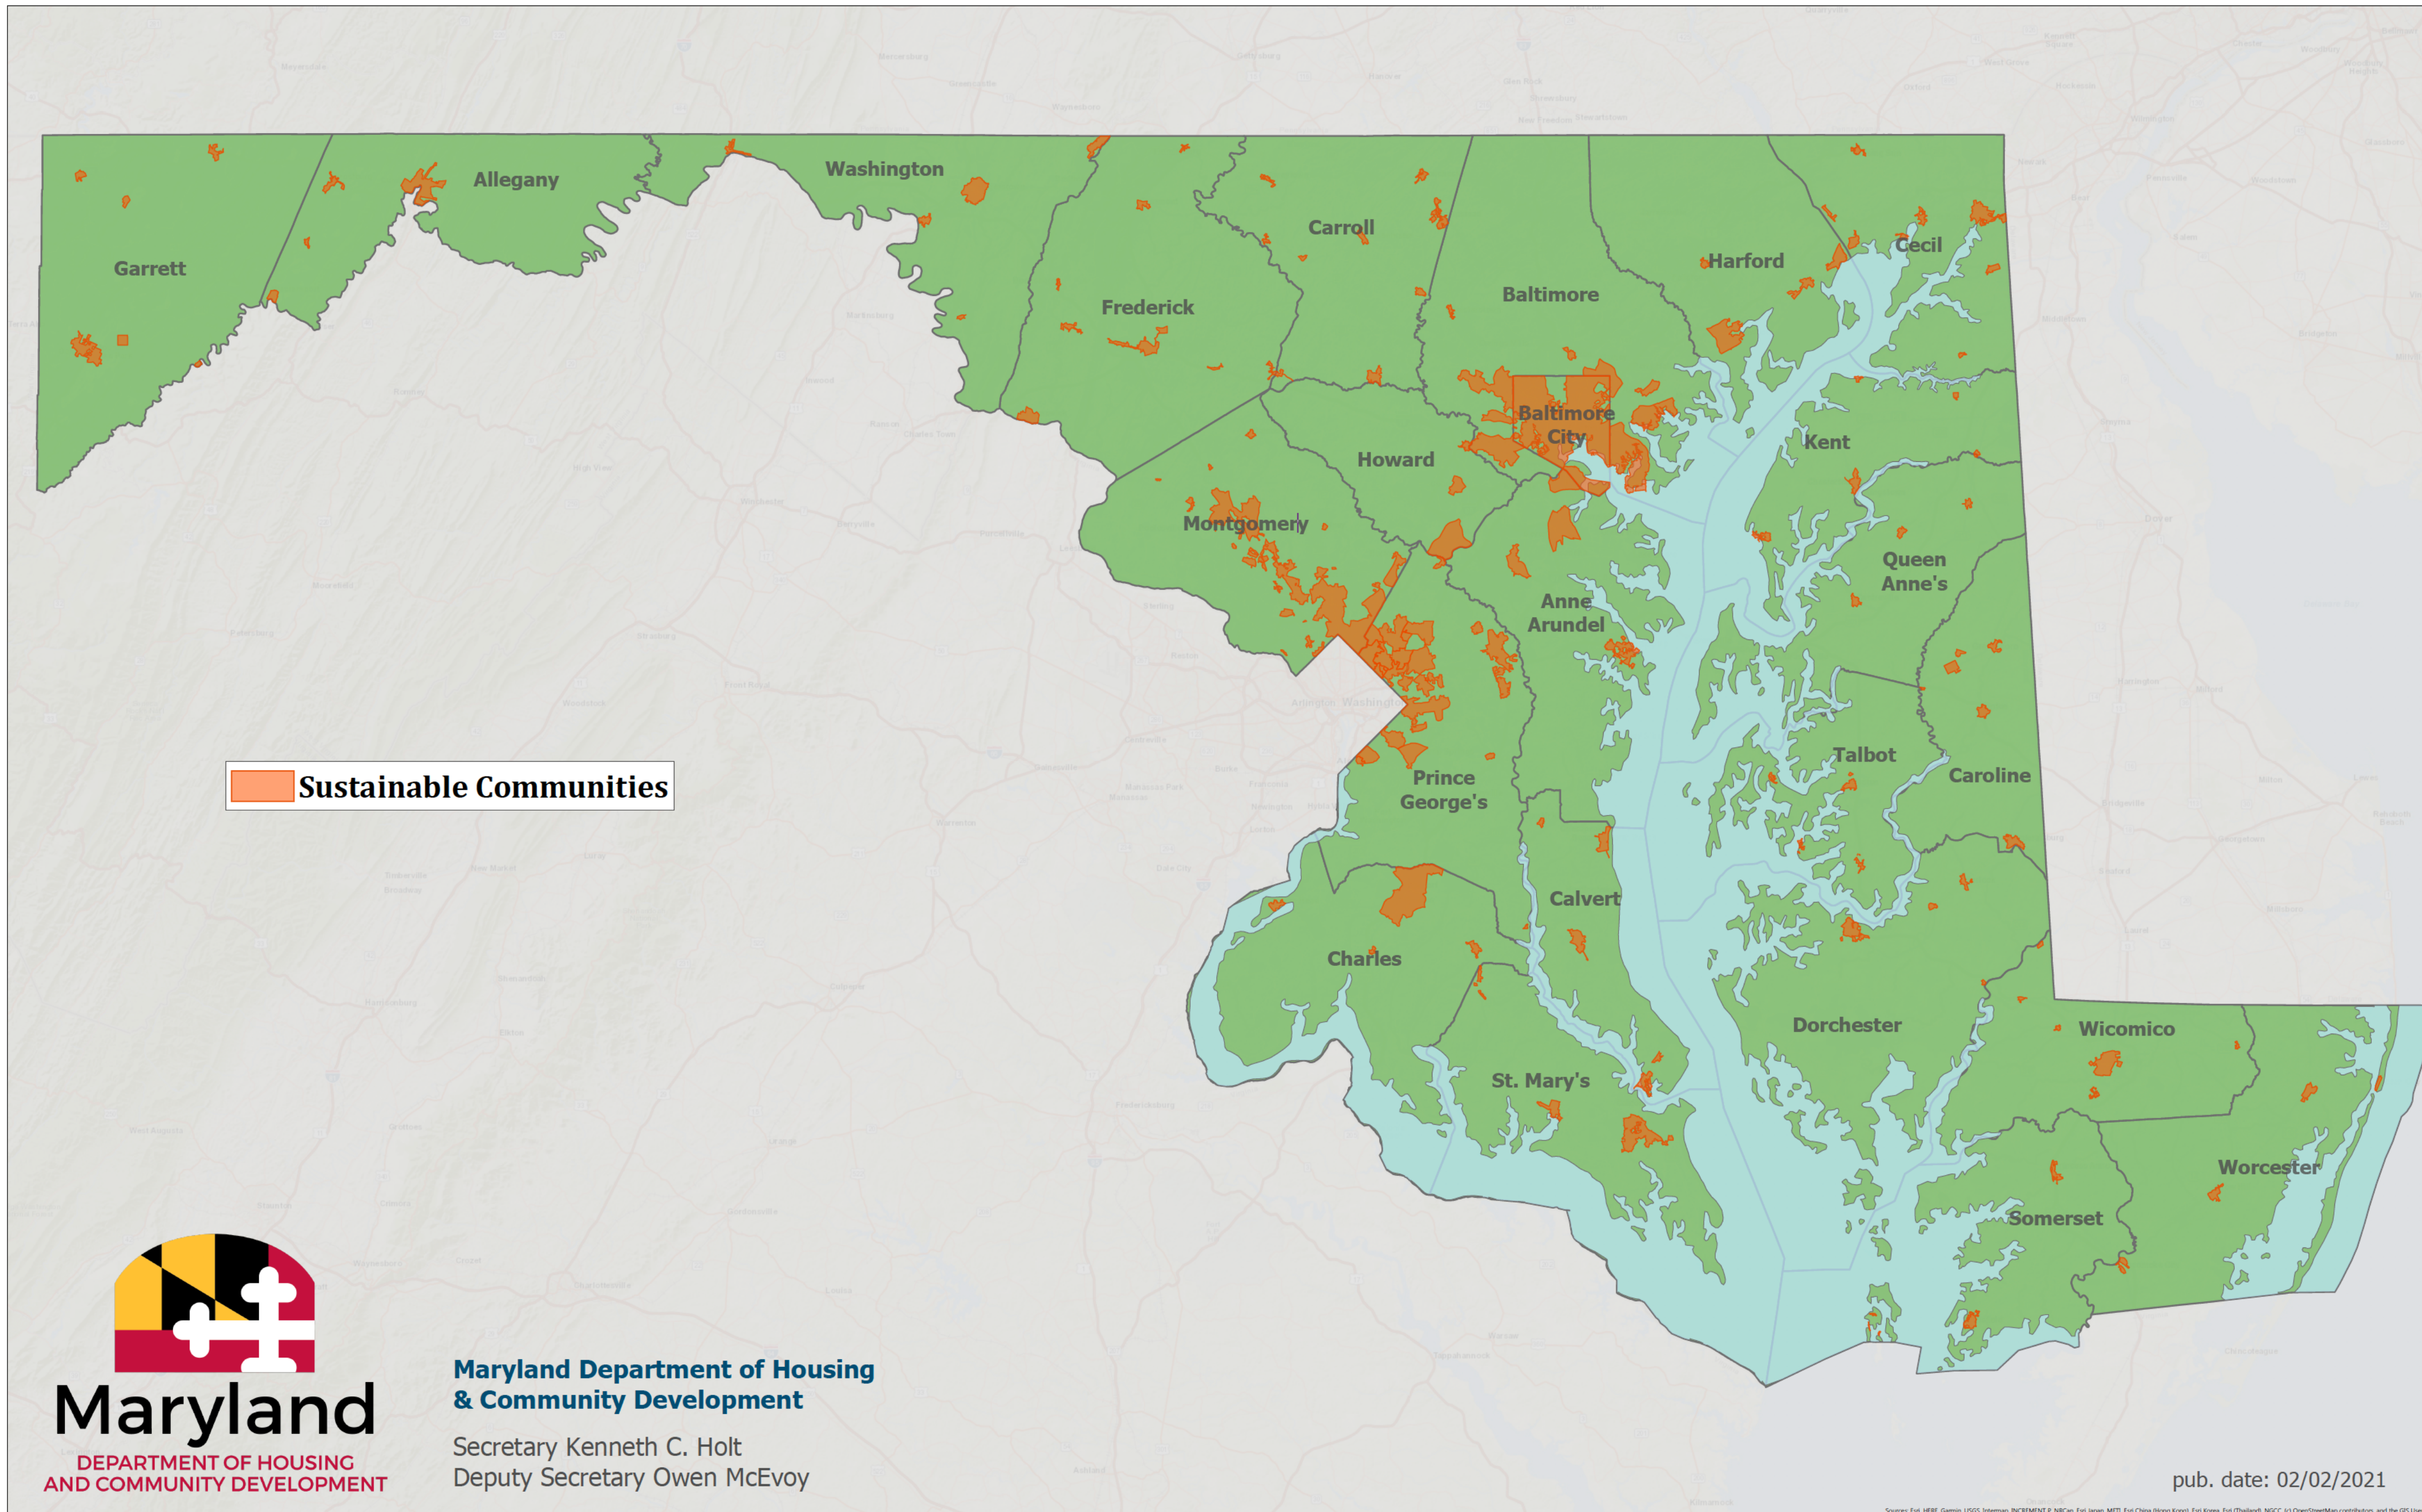

Maryland Department of Housing and Community Development

Sustainable Communities

Maryland Department of Housing & Community Development
Secretary Kenneth C. Holt
Deputy Secretary Owen McEvoy