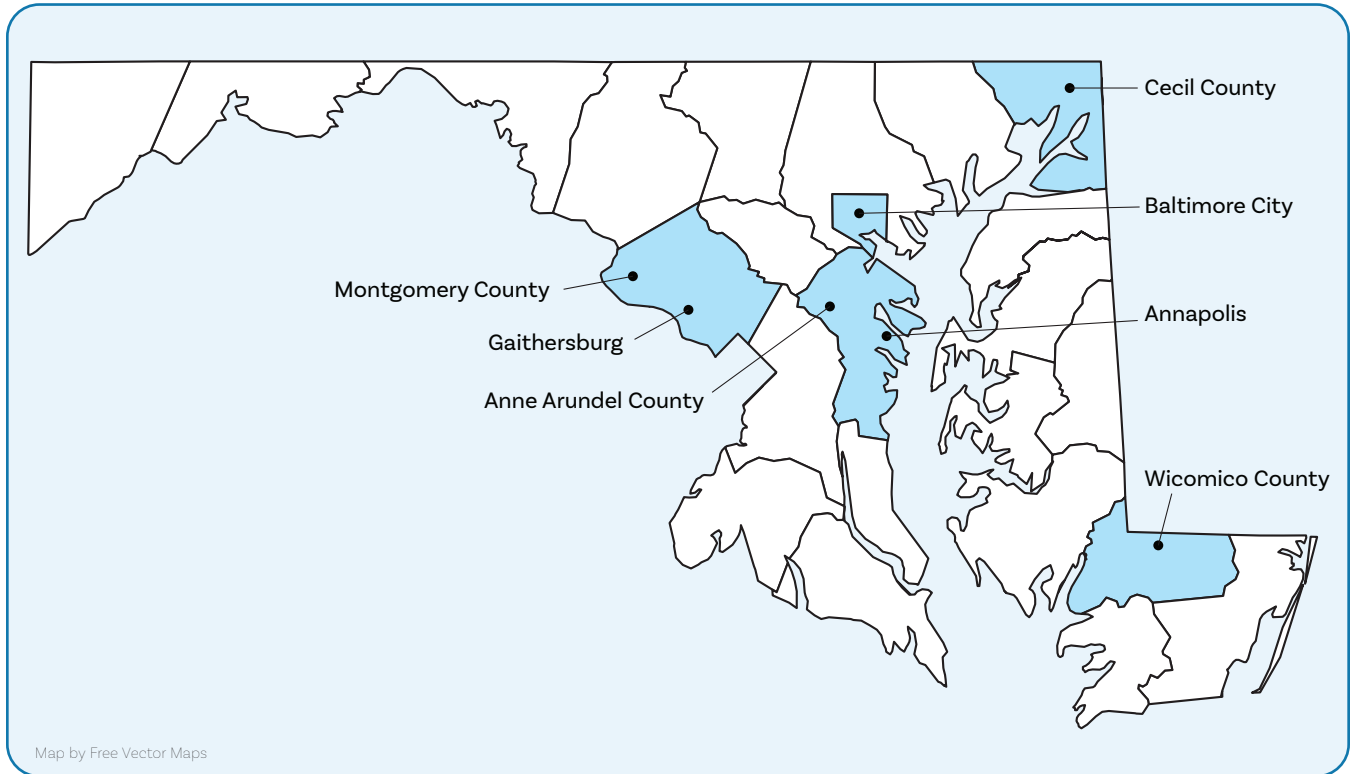

Maryland ISPSC Adoption Status Report*

(Revised 1/20/2021)

7 Local Adoptions

Annapolis ('15)
Anne Arundel County ('12)

Baltimore City ('18)
Cecil County ('18)
Gaithersburg ('18)

Montgomery County ('15)
Wicomico County ('15)