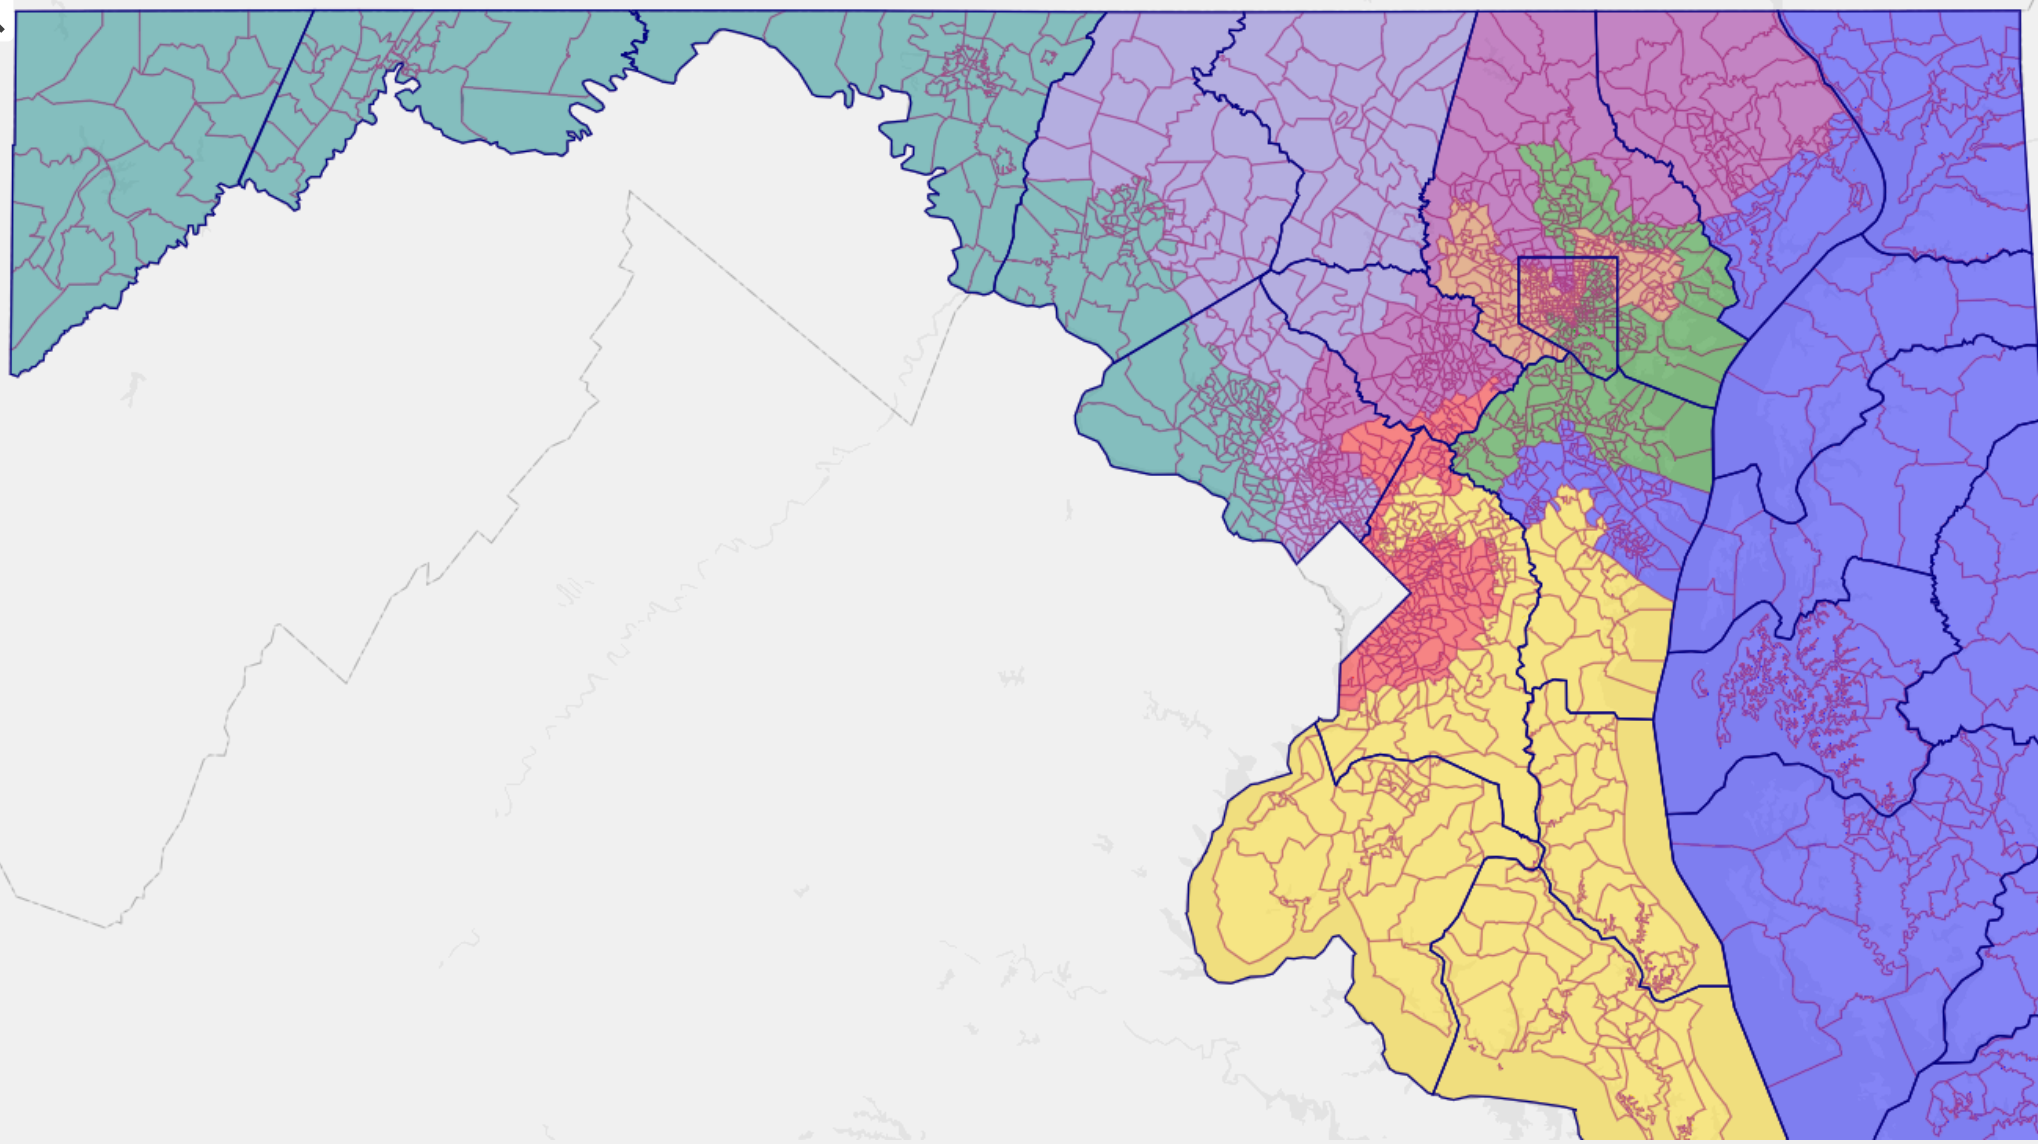

Maryland

771,926

County City
Precinct Block

Tools

Map

Statistics

Analyze

Compare

Adv

Map