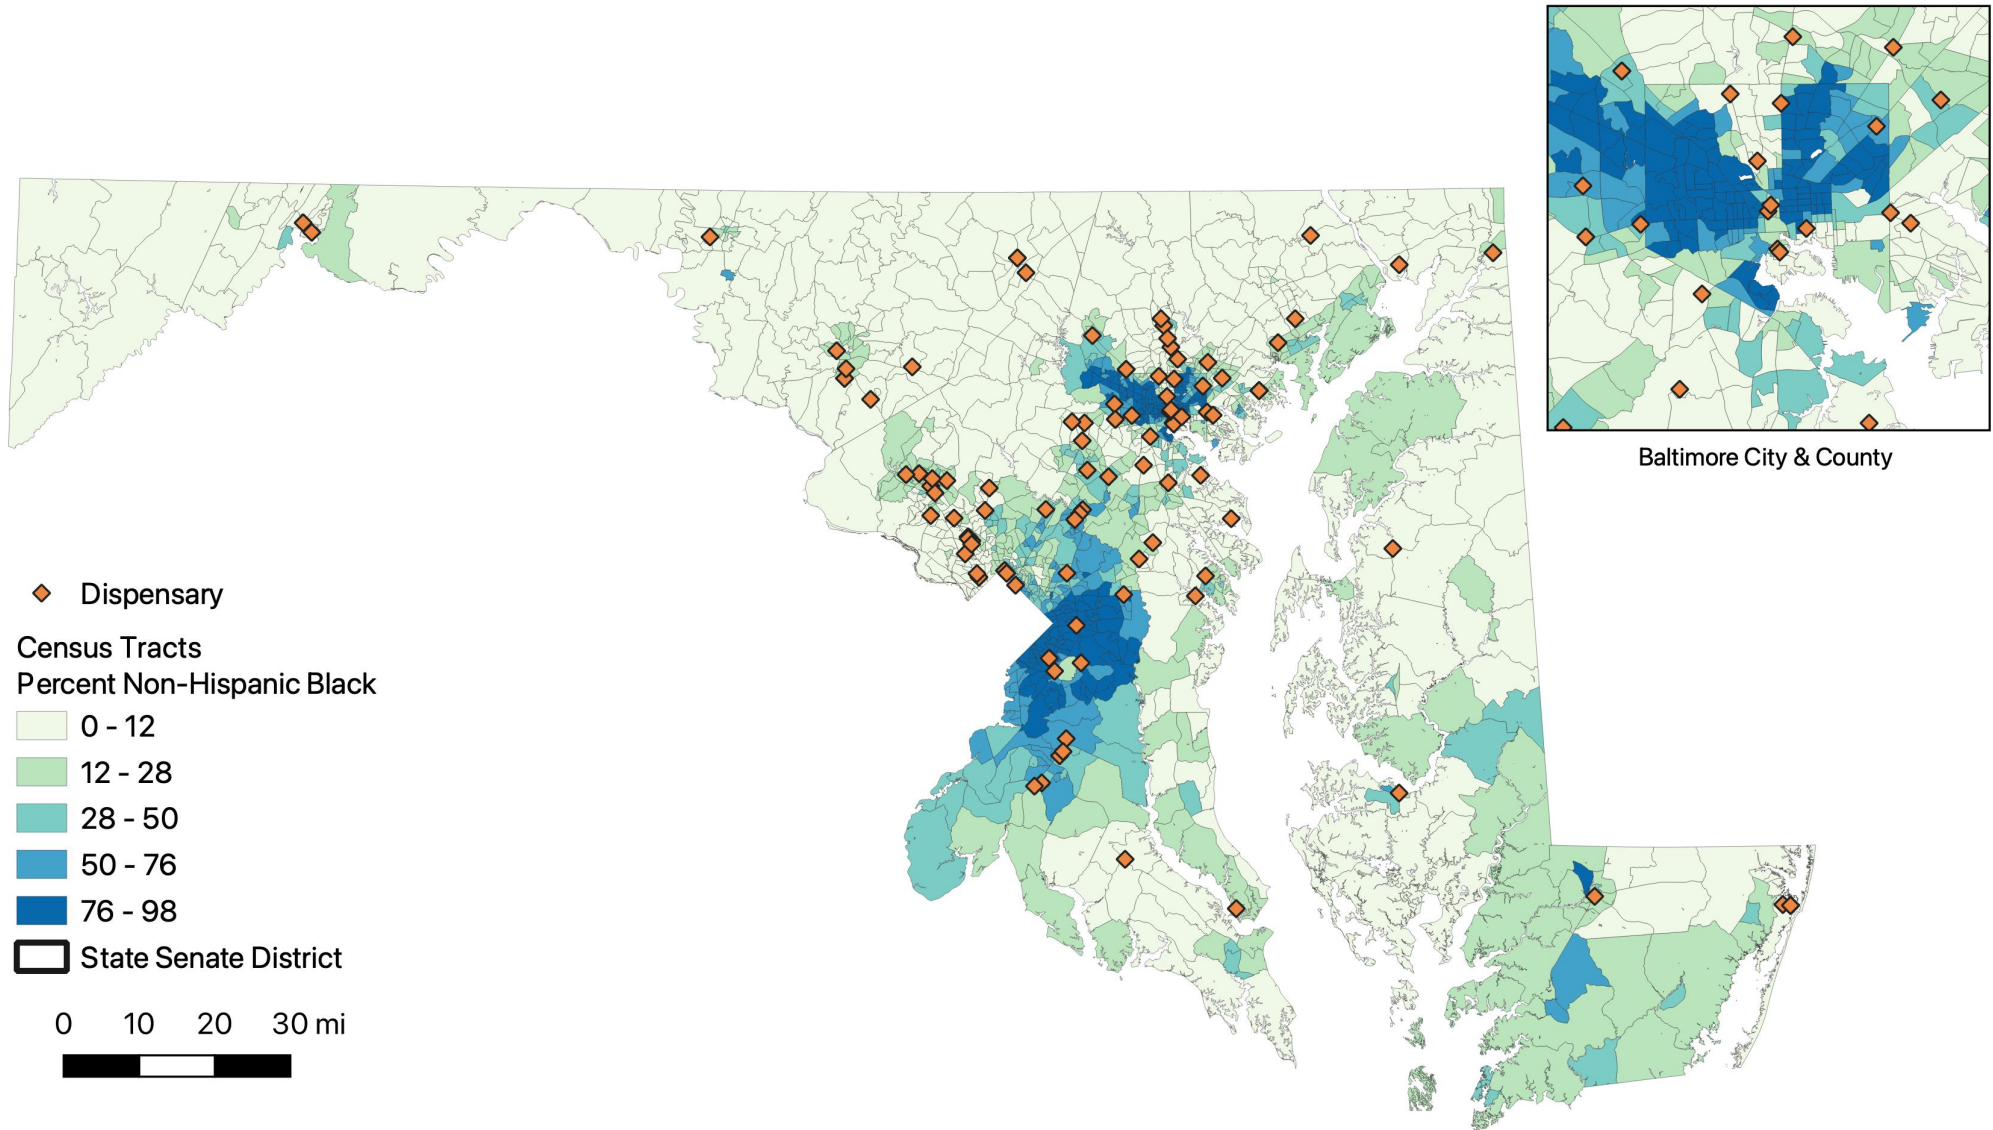

Where are Maryland cannabis dispensaries located?

Data Sources: Population data by Census Tract from the Maryland GIS Data Portal, 2019 American Community Survey data.
Cannabis dispensary locations from the Maryland Medical Cannabis Commission, 2022. Map by Susan Paykin: February 2022.