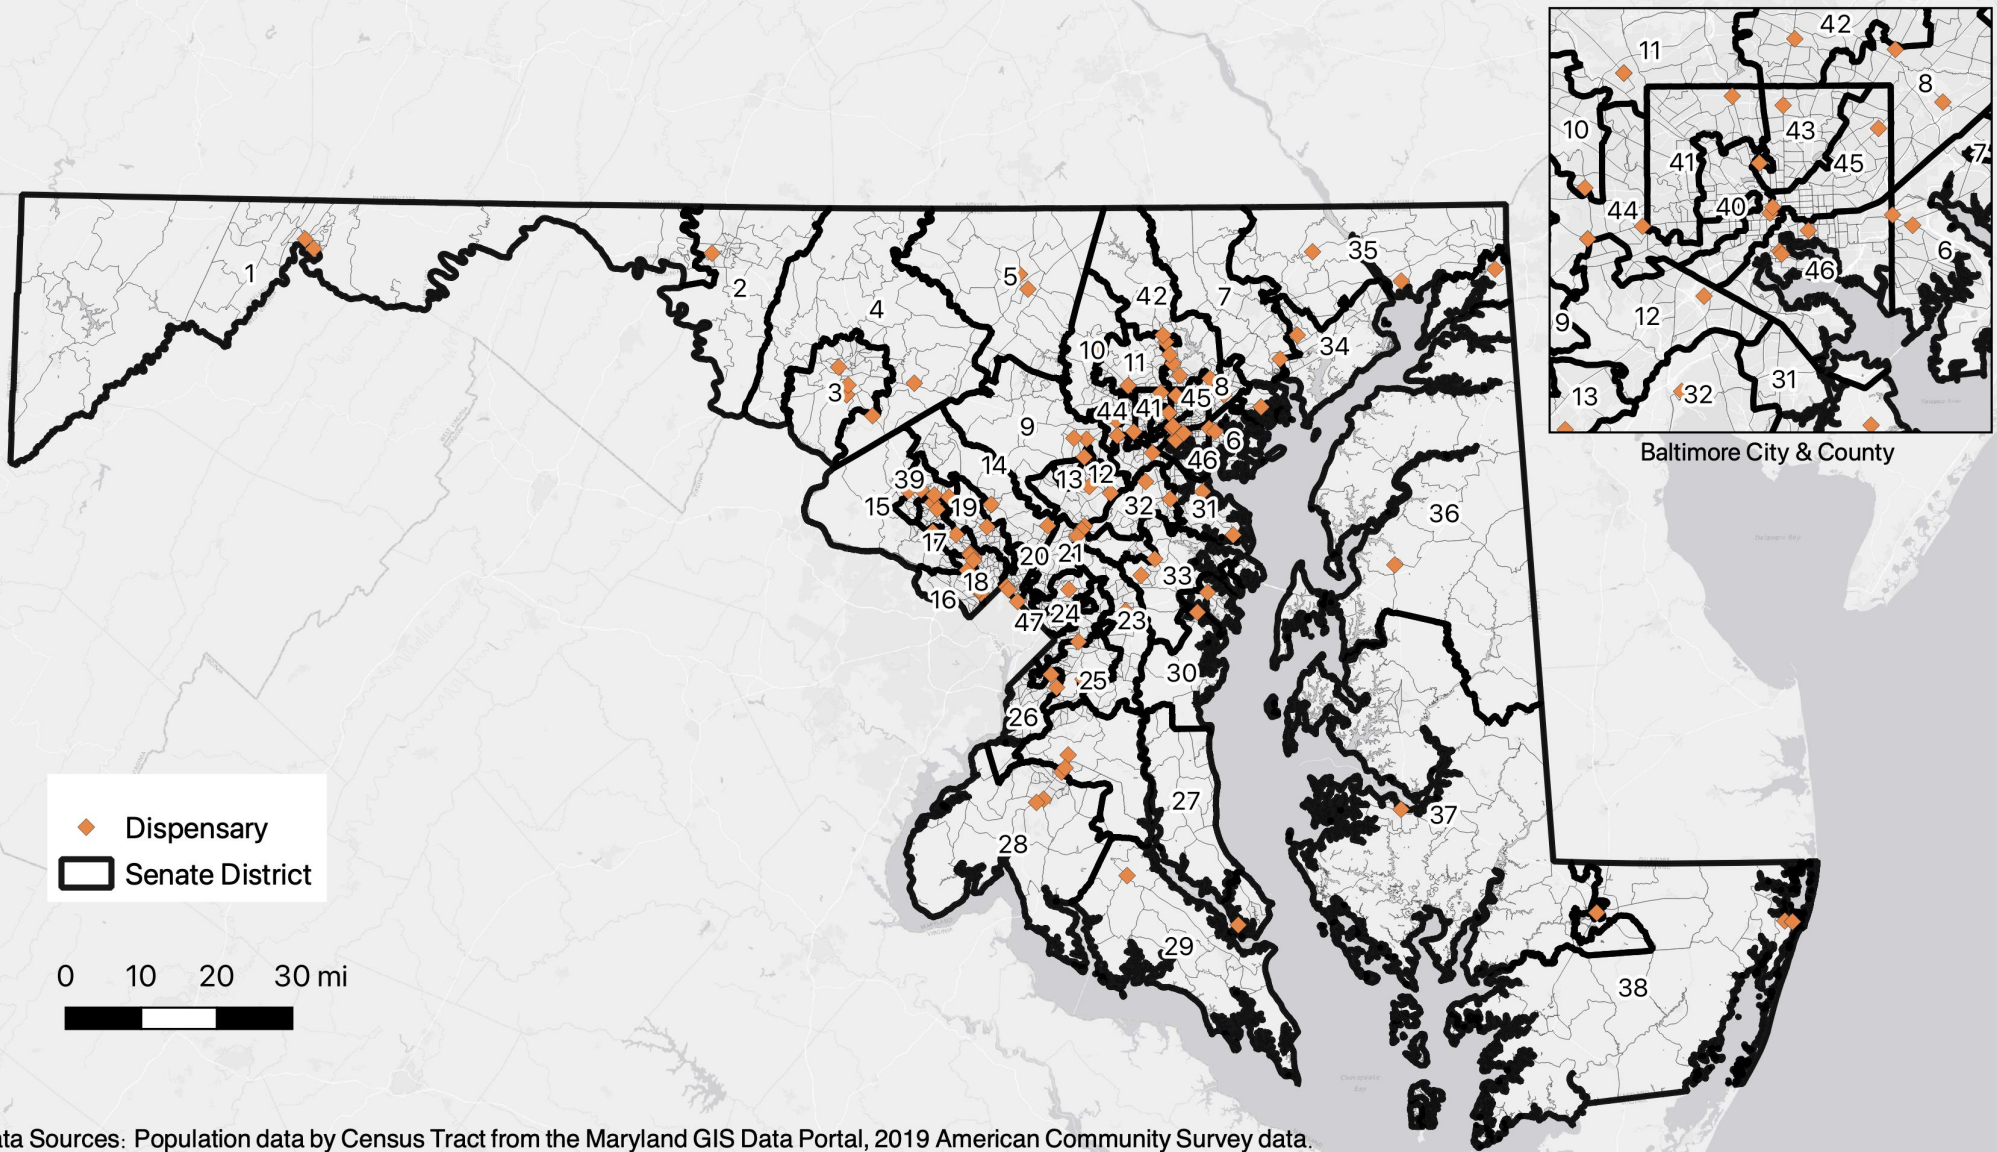

Where are Maryland cannabis dispensaries located?

Data Sources: Population data by Census Tract from the Maryland GIS Data Portal, 2019 American Community Survey data. Cannabis dispensary locations from the Maryland Medical Cannabis Commission, 2022. Map by Susan Paykin: February 2022.