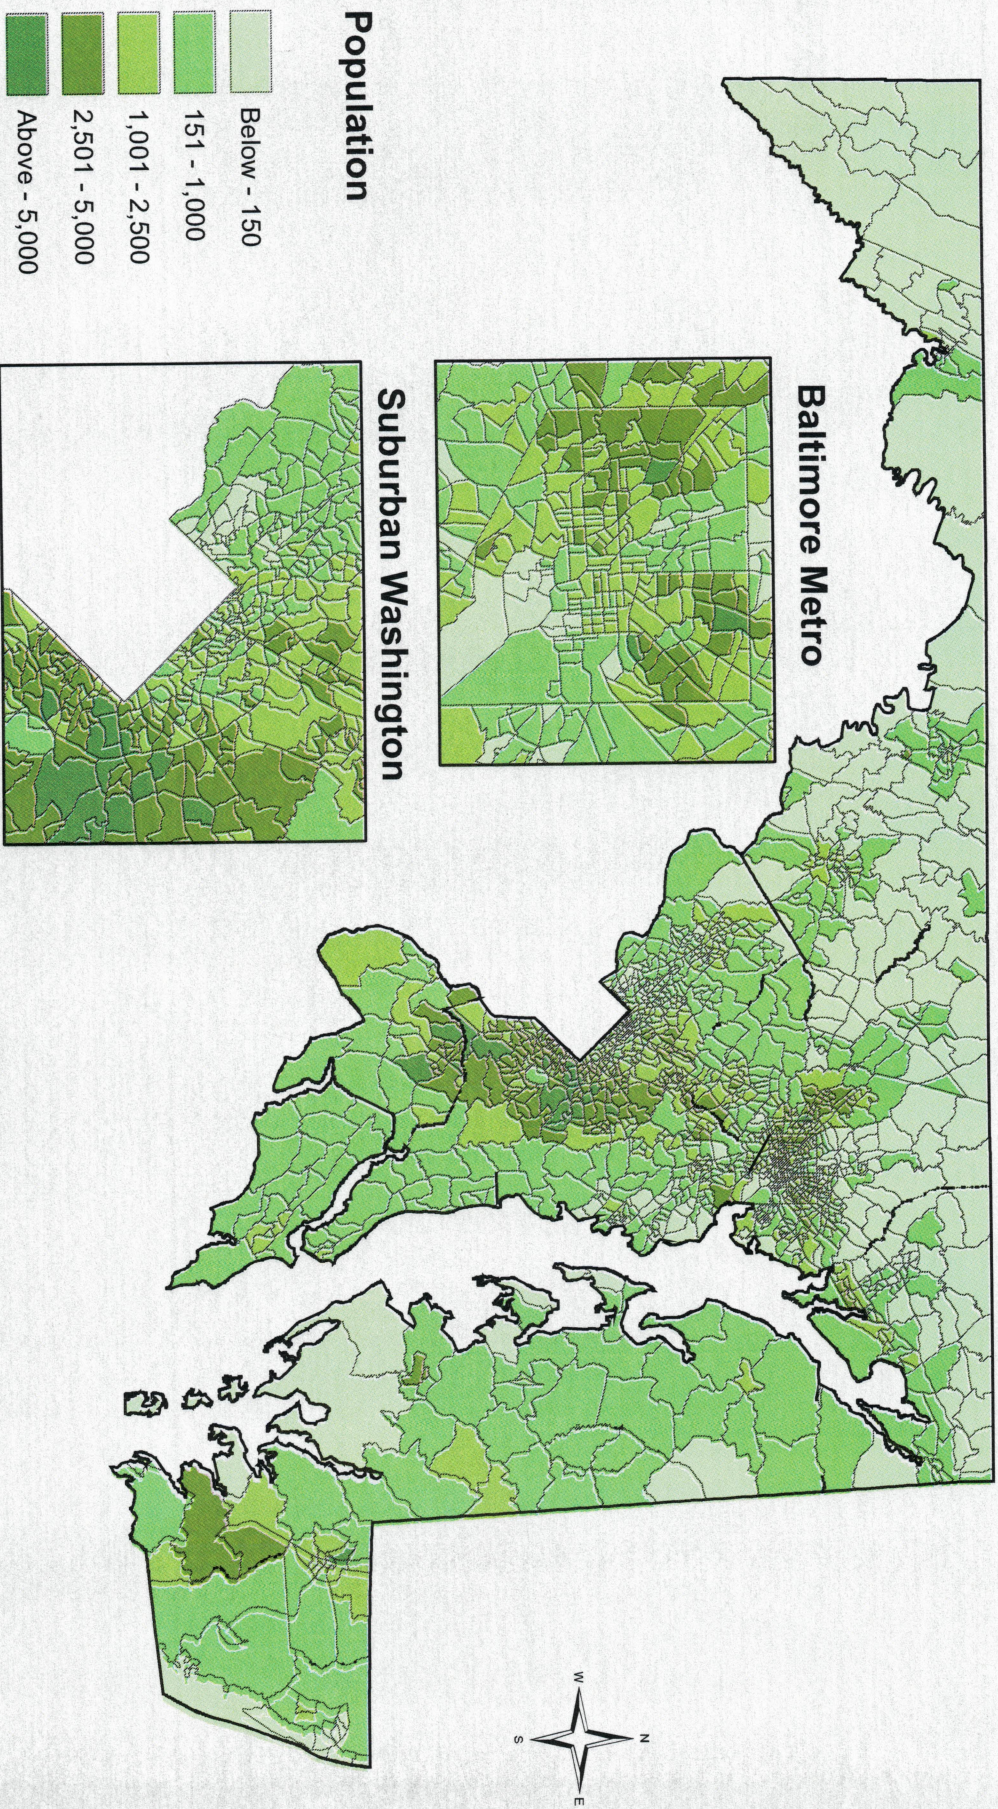

Maryland Black or African American Alone Population Density by Census Tract, 2020

Prepared by the Maryland Department of Planning, State Data Center
sources, U.S. Census Bureau P.L. 94-171

Maryland Black or African American Alone Population by Census Tract, 2020

Prepared by the Maryland Department of Planning, State Data Center
sources, U.S. Census Bureau P.L. 94-171