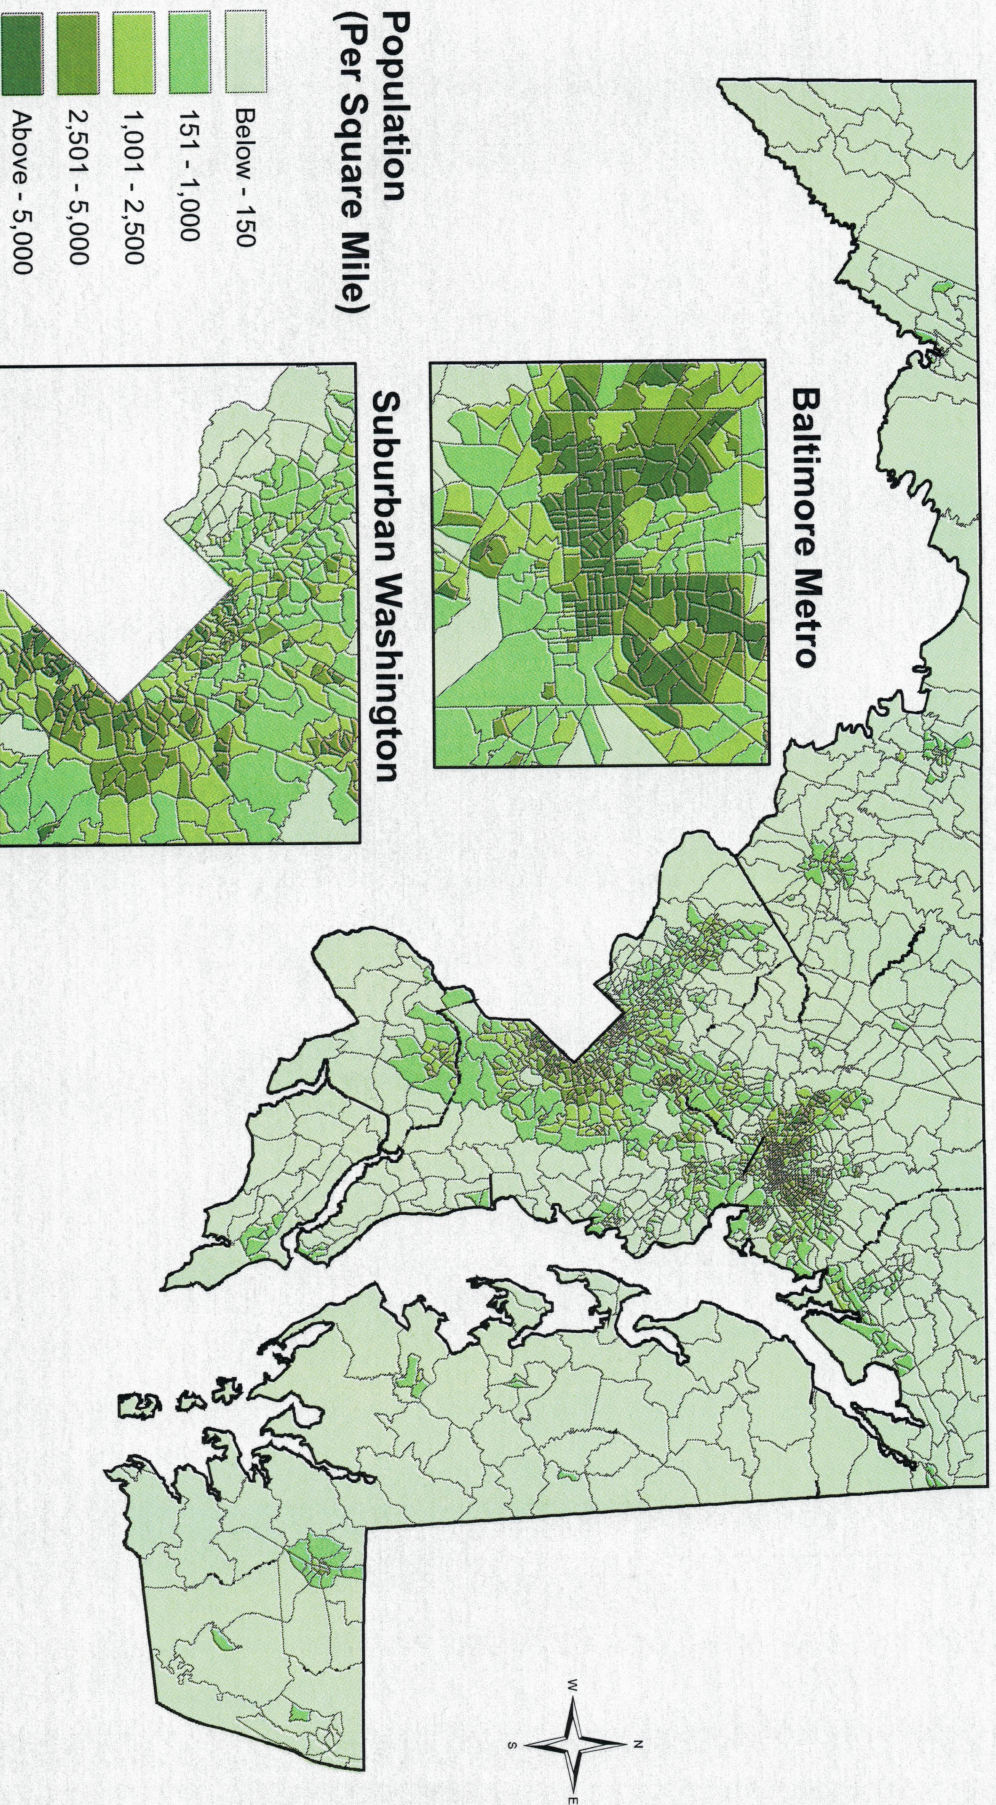

Maryland Black or African American Alone Population Density by Census Tract, 2020

Prepared by the Maryland Department of Planning, State Data Center
sources, U.S. Census Bureau P.L. 94-171

Maryland Black or African American Alone Population by Census Tract, 2020

Prepared by the Maryland Department of Planning, State Data Center
sources, U.S. Census Bureau P.L. 94-171