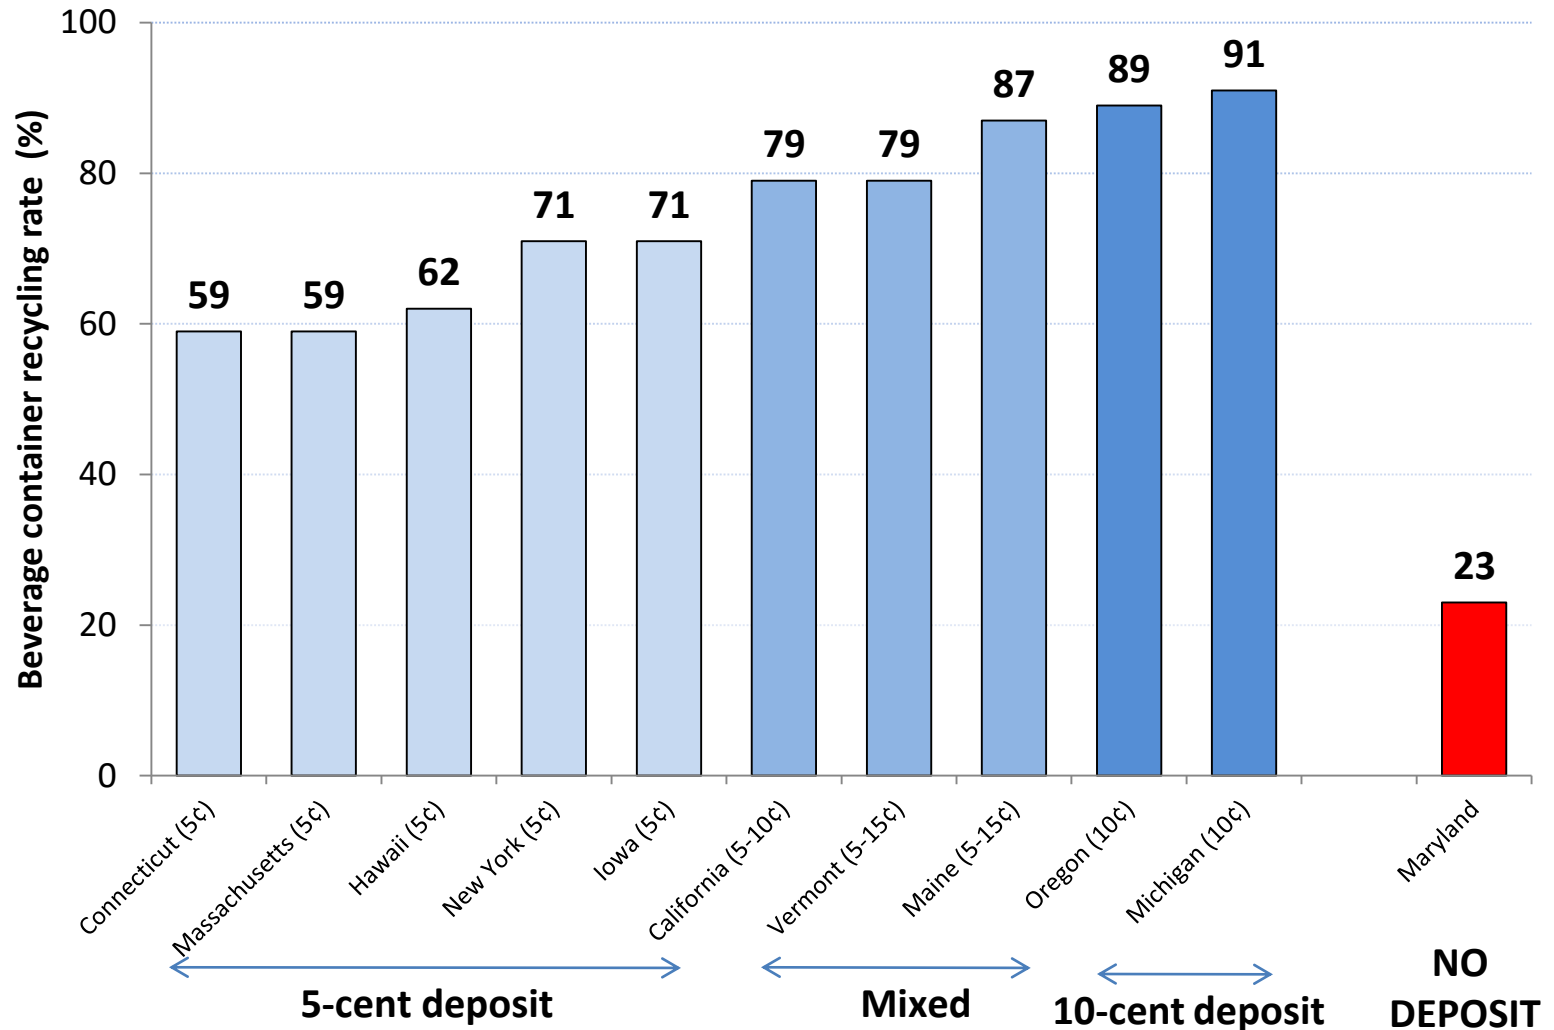

Recycling rates (%) for covered beverage containers in deposit states vs. Maryland, 2019

Source: Container Recycling Institute, 2022 Beverage Market Data Analysis