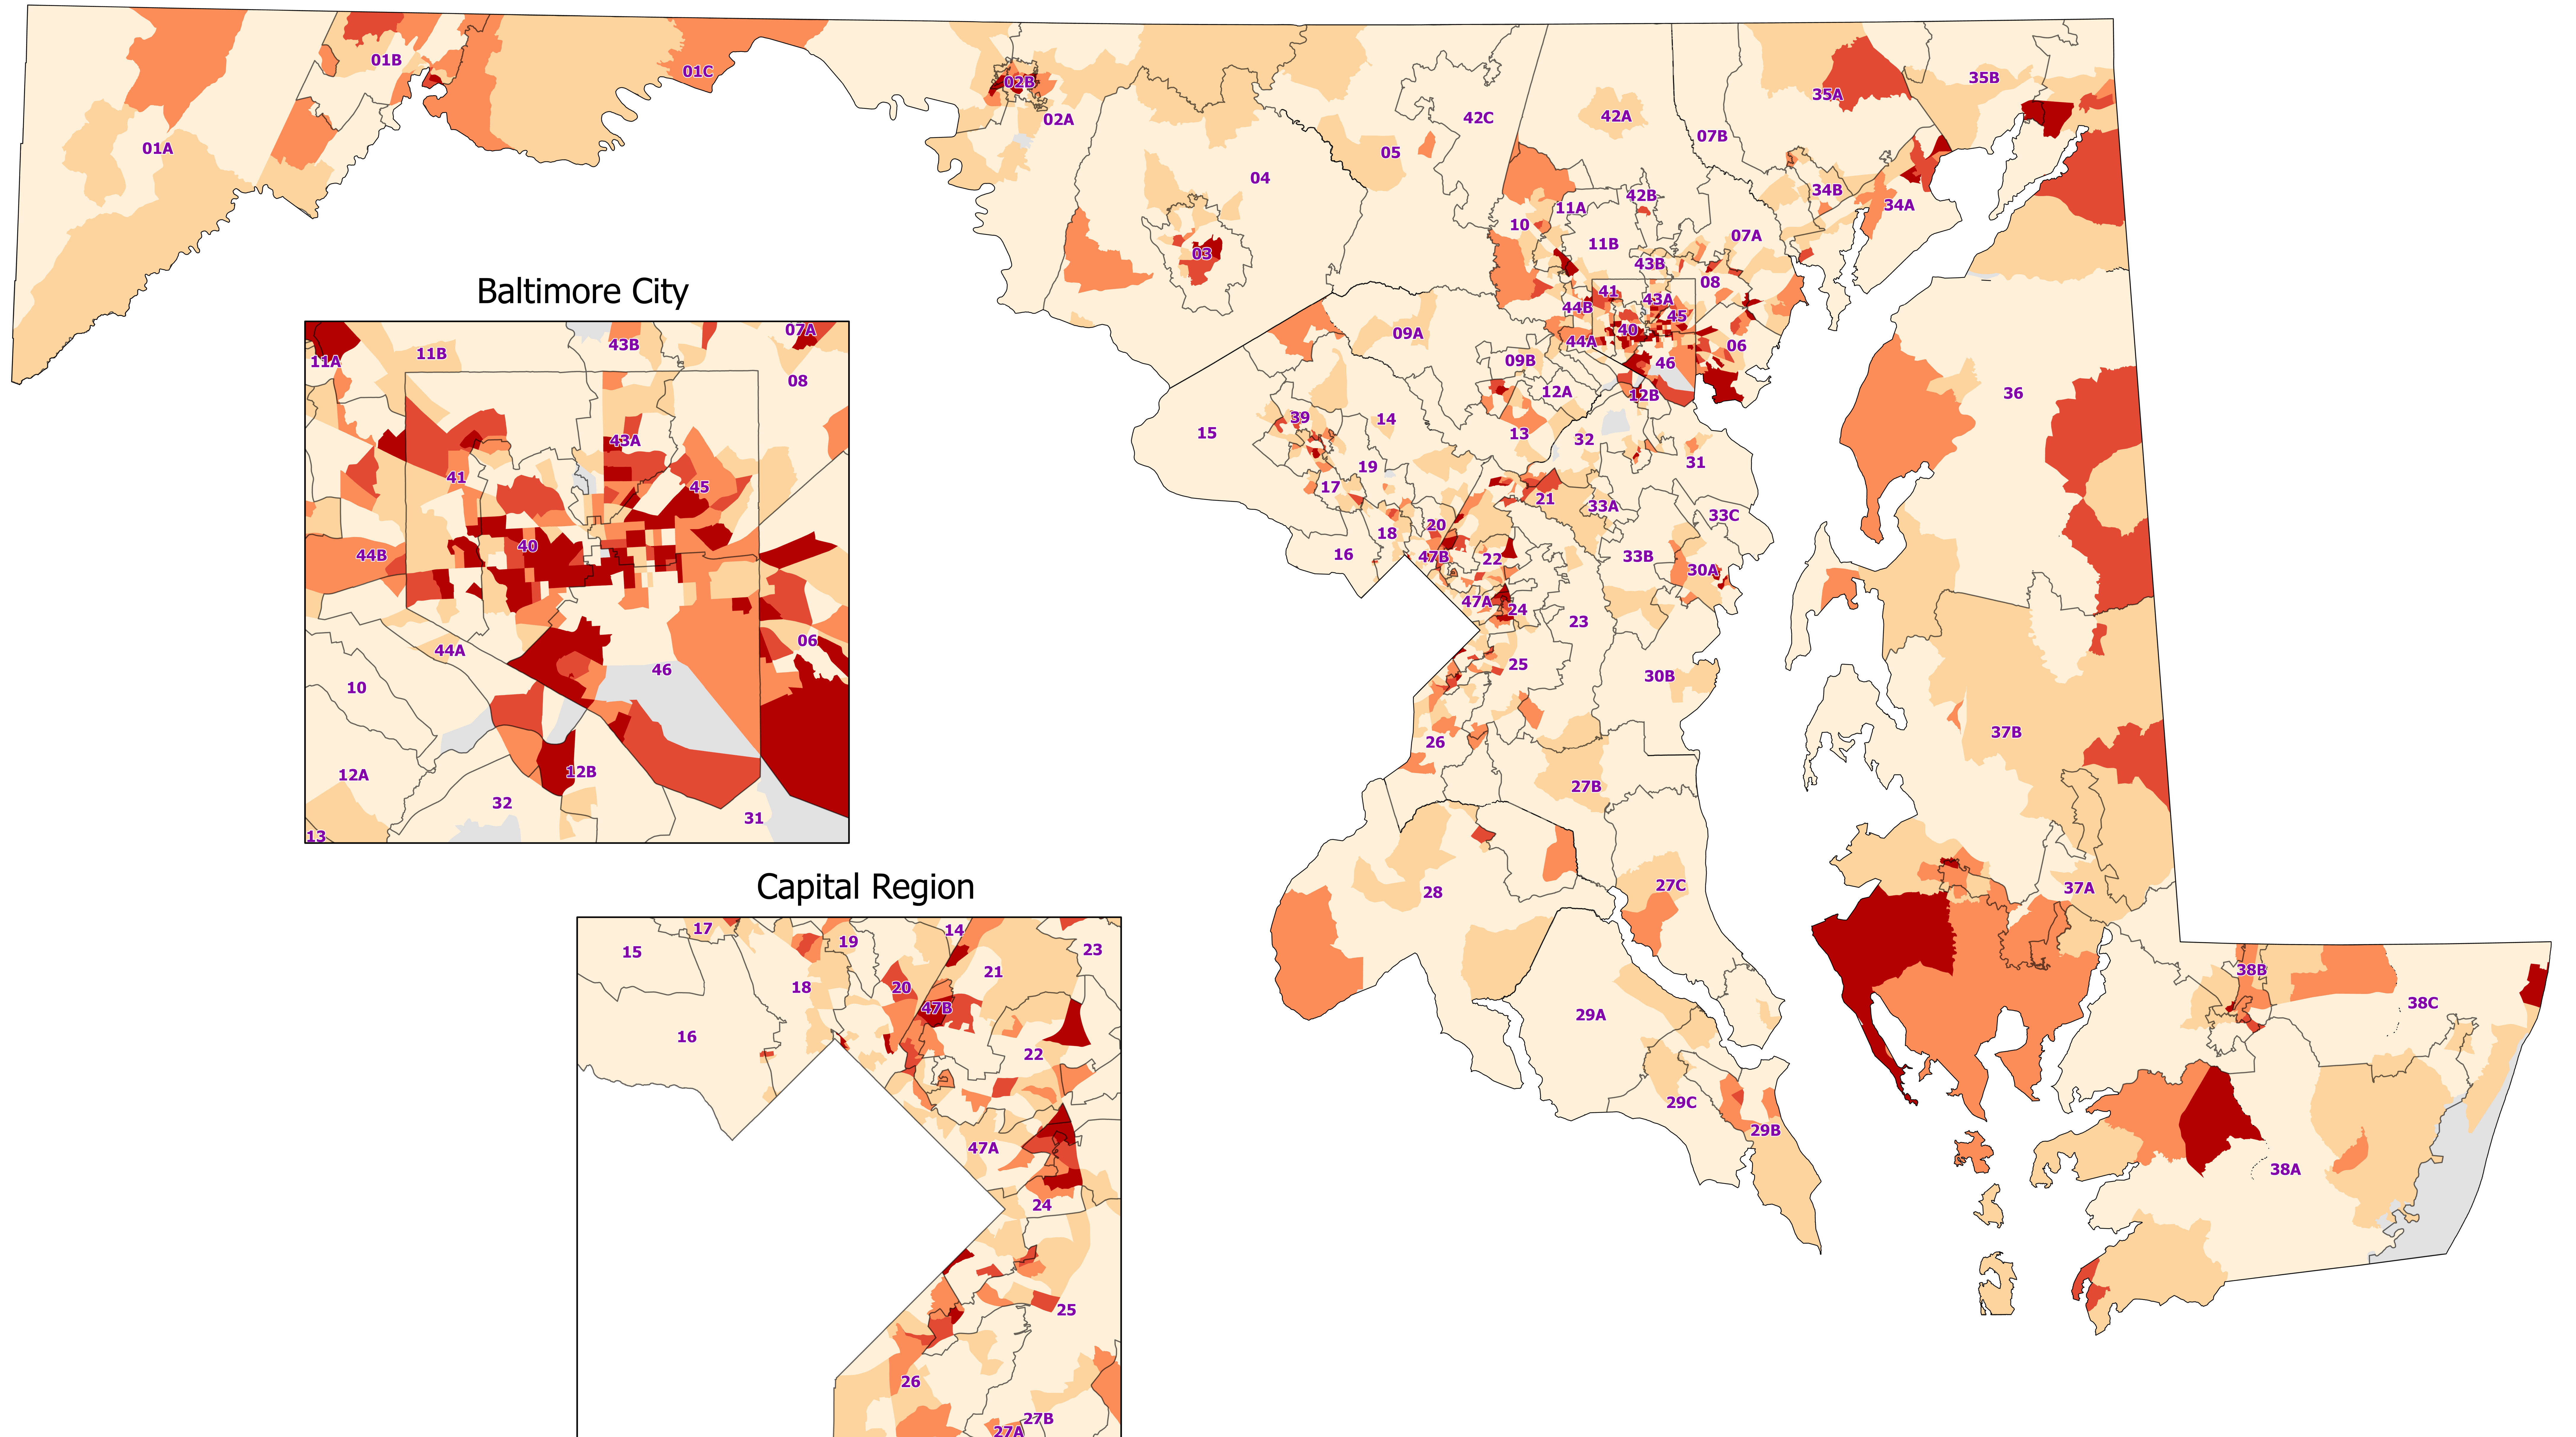

2022 Child Poverty in Maryland by Census Tract

Data Source: 2020 Census TIGER/Line Files & U.S. Census Bureau, 2018-2022 American Community Survey 5-Year Estimates
 Prepared by the Maryland Department of Planning
 February 2024

Population Under 18 in Poverty

- 0.0% - 9.9%
- 10.0% - 19.9%
- 20.0% - 29.9%
- 30.0% - 39.9%
- Greater Than - 40.0%
- Data Not Available