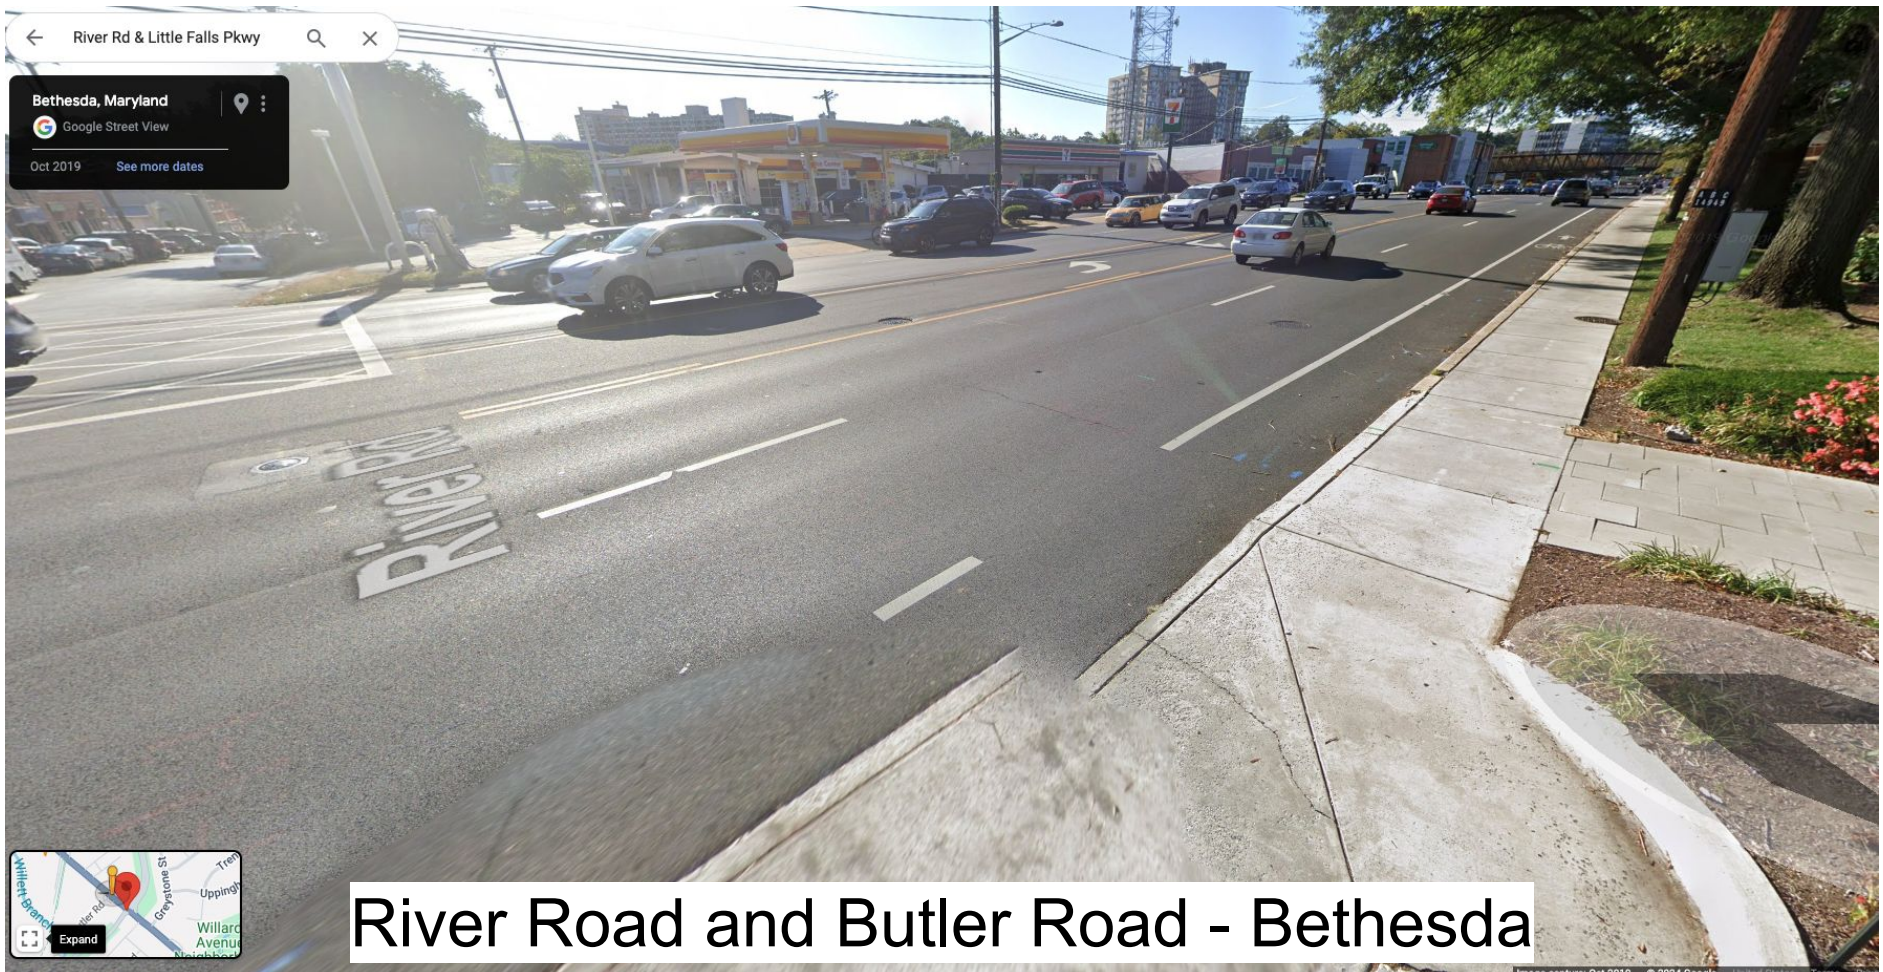

*School closures during COVID-19 pandemic resulted in fewer bus trips.

Georgia Ave & Eastern Ave NW

7912 Georgia Ave

Silver Spring, Maryland

Google Street View

Sep 2023

See more dates

Georgia Ave

POTI-AU-PRINCE

Georgia Avenue and Eastern Ave - Silver Spring

Figure 18. Georgia Avenue Bus Stop Locations

Georgia Avenue and Eastern Ave - Silver Spring

← River Rd & Little Falls Pkwy 🔍 ✕

Bethesda, Maryland 📍
Google Street View
Oct 2019 [See more dates](#)

River Road and Butler Road - Bethesda

Figure 4. River Road Bus Stop Locations

River Road and Butler Road - Bethesda

Arlington Rd & Elm St

Bethesda Row

Google Street View

May 2019

See more dates

Arlington Road and Elm Street - Bethesda

Figure 6. Arlington Road Bus Stop Locations

Arlington Road and Elm Street - Bethesda

East-West Highway Bus Stop - Silver Spring

Figure 8. East-West Highway Bus Stop Locations