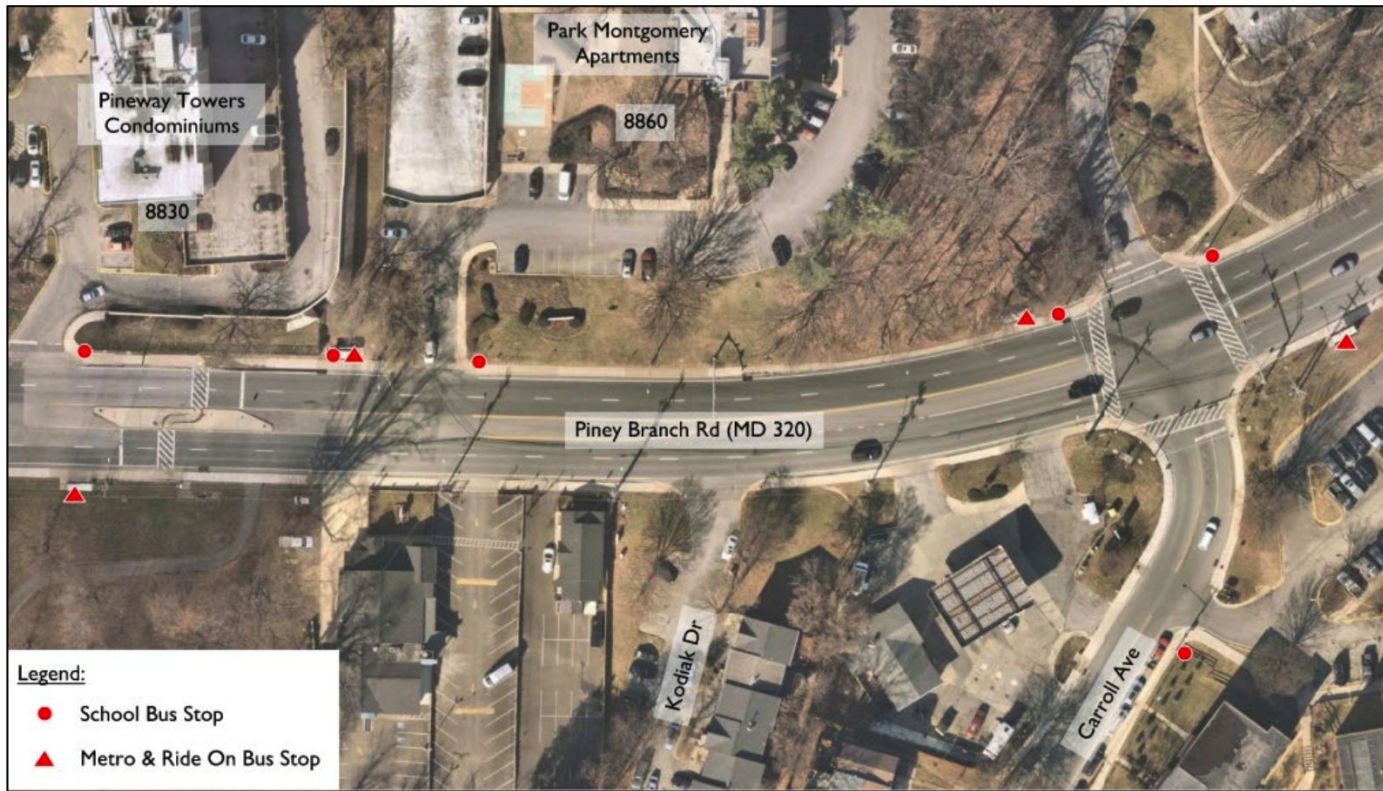

University Boulevard East Stops - Silver Spring

Kodiak Dr & Piney Branch Rd

← 8855 MD-320
Silver Spring, Maryland
Google Street View
Oct 2019 See more dates

Piney Branch Road and Kodiak Drive - Silver Spring