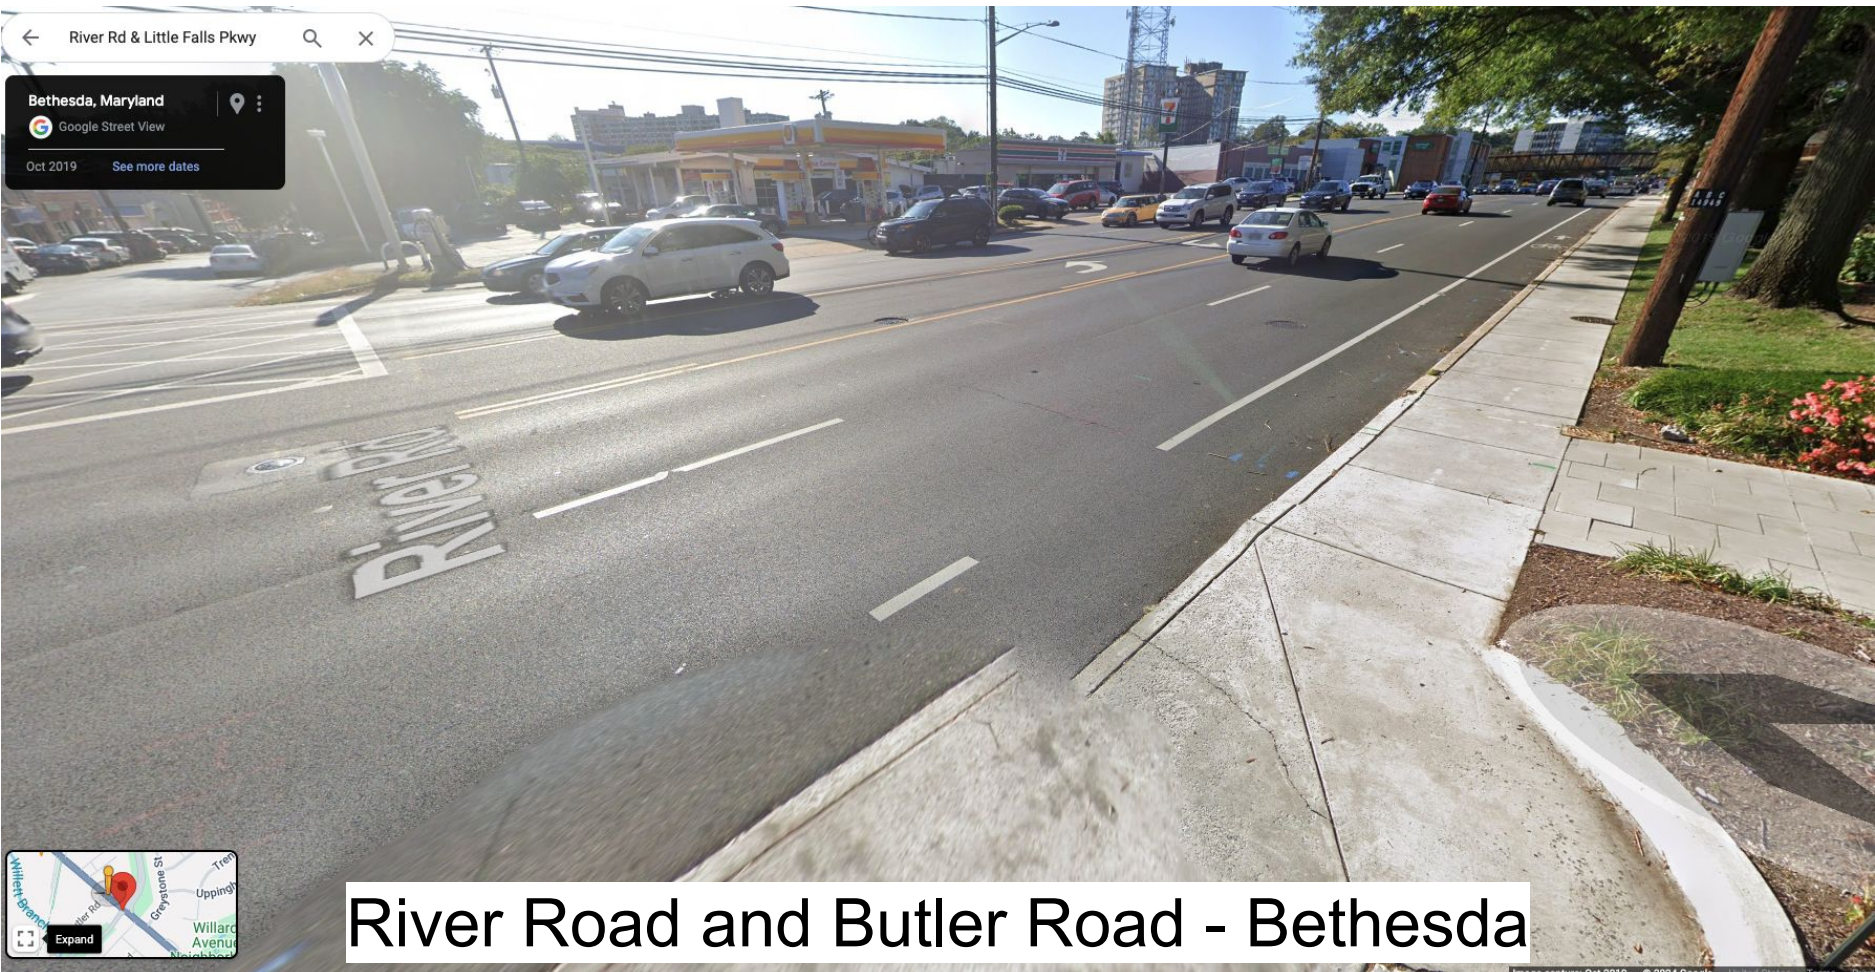

*School closures during COVID-19 pandemic resulted in fewer bus trips.

Georgia Ave & Eastern Ave NW

7912 Georgia Ave

Silver Spring, Maryland

Google Street View

Sep 2023

See more dates

Georgia Ave

202 E. Georgia
UNIVERSITY COLLEGE
POTI-AU-PRINCE

Georgia Avenue and Eastern Ave - Silver Spring

Figure 18. Georgia Avenue Bus Stop Locations

Georgia Avenue and Eastern Ave - Silver Spring

← River Rd & Little Falls Pkwy 🔍 ✕

Bethesda, Maryland 📍
Google Street View
Oct 2019 [See more dates](#)

River Road and Butler Road - Bethesda

Figure 4. River Road Bus Stop Locations

River Road and Butler Road - Bethesda

Arlington Rd & Elm St

Bethesda Row

Google Street View

May 2019

See more dates

Arlington Road and Elm Street - Bethesda

Figure 6. Arlington Road Bus Stop Locations

Arlington Road and Elm Street - Bethesda

East-West Highway Bus Stop - Silver Spring