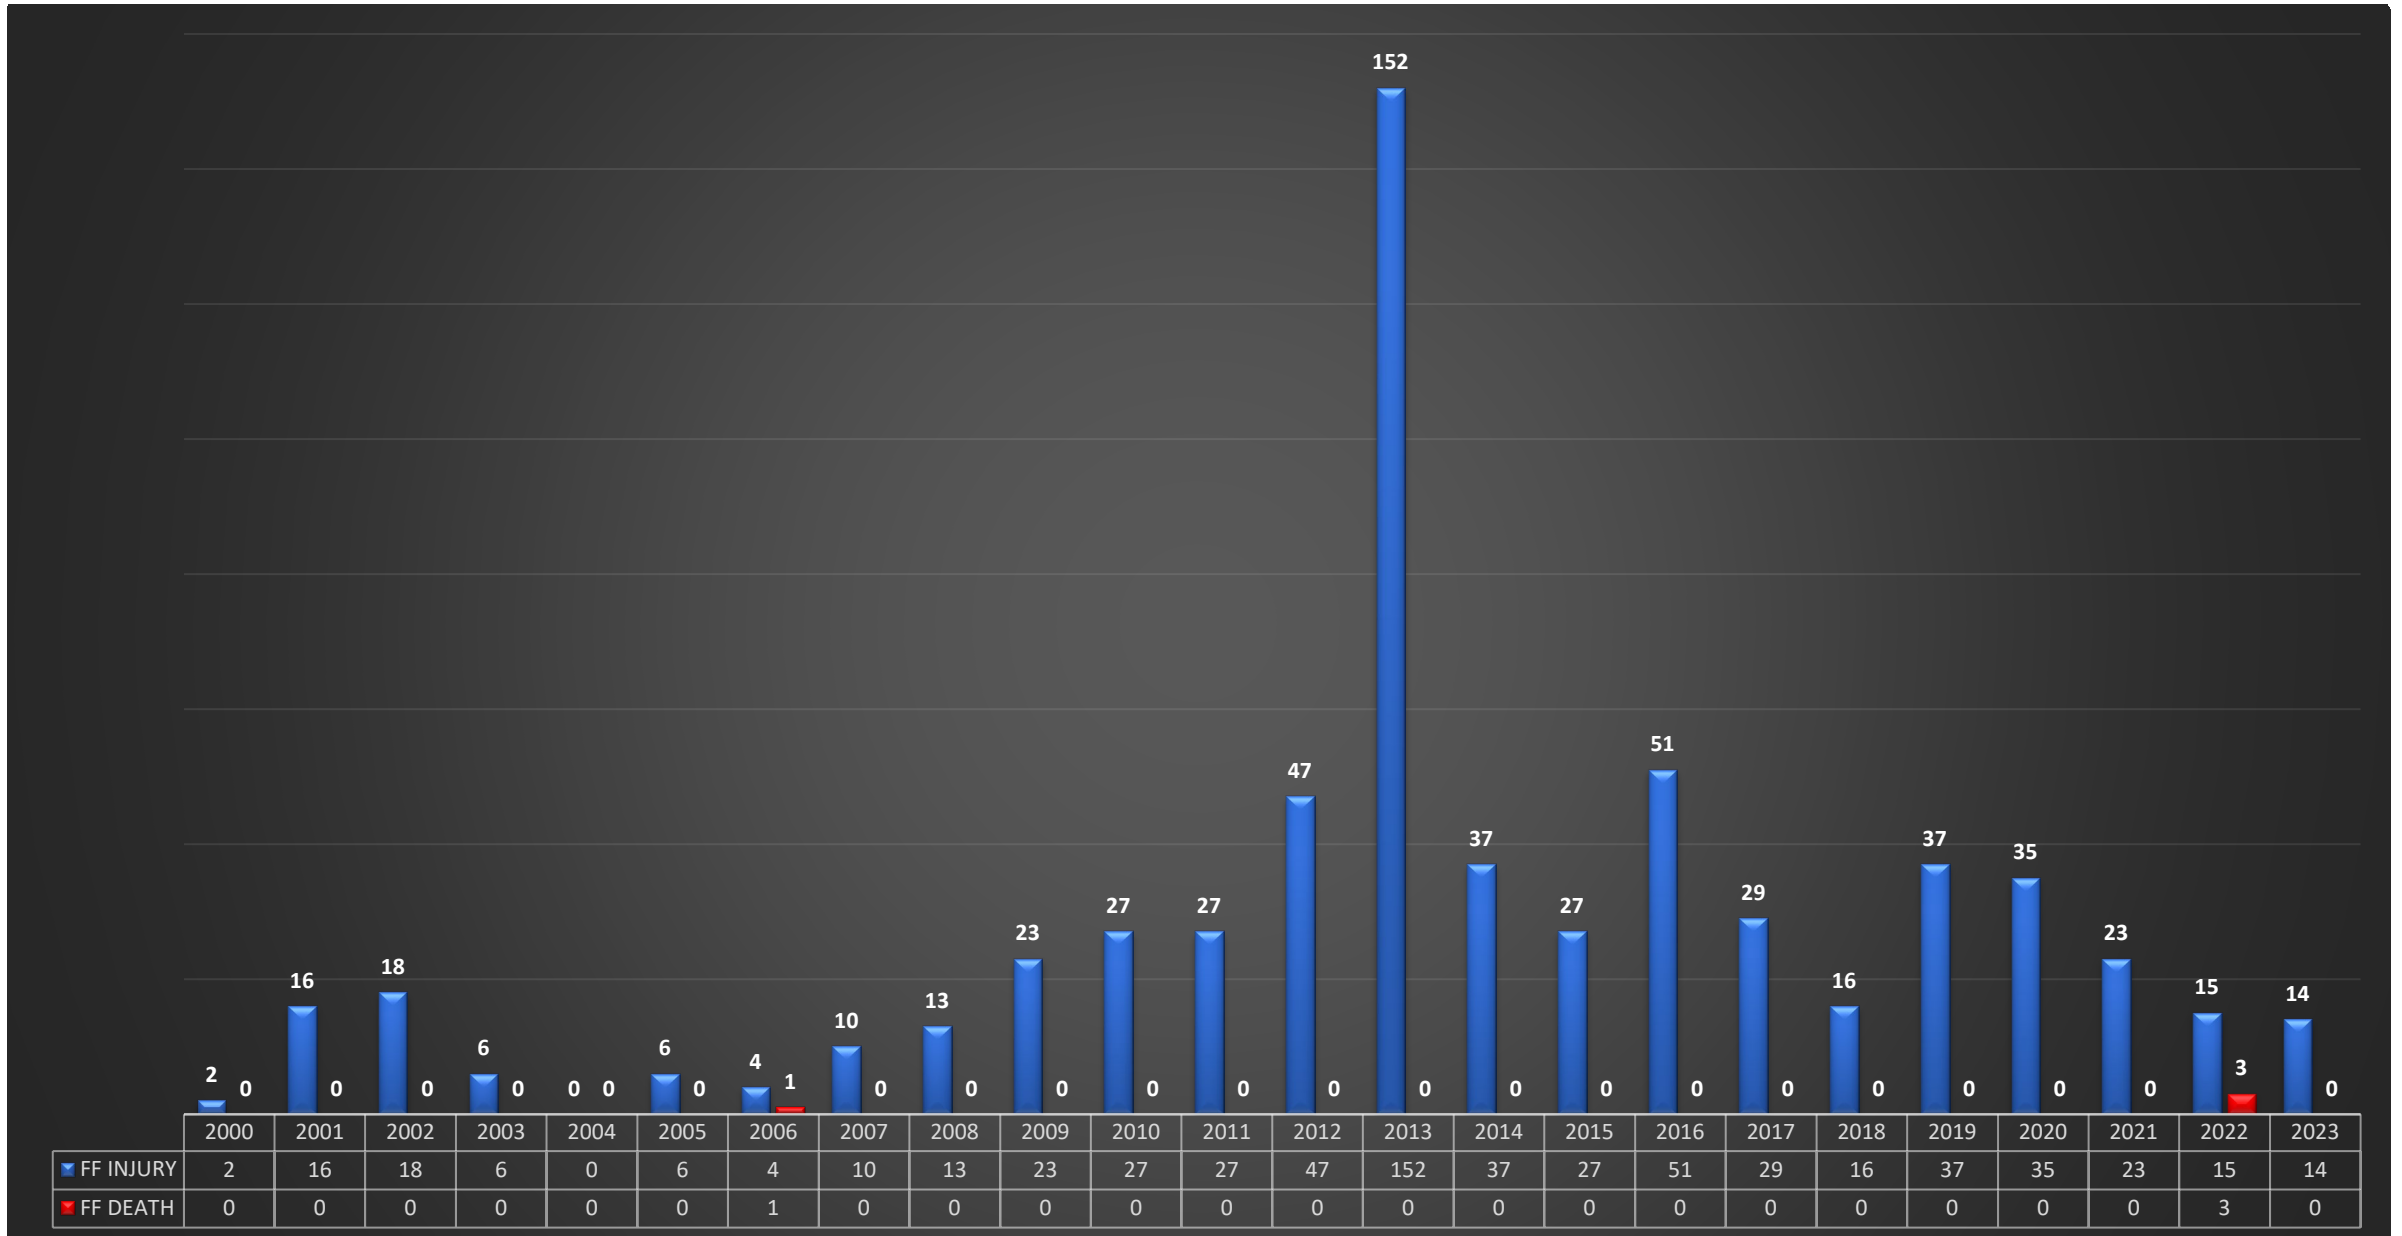

Maryland Fire Fighter Injury and Death

January 2000 – September 2023

Information included in this chart are from incidents entered into BATS by local users and may not indicate all events/incidents that have occurred.

Maryland Fire Fighter Injury and Death – Incendiary

January 2000 – September 2023

Information included in this chart are from incidents entered into BATS by local users and may not indicate all events/incidents that have occurred.

Maryland Fire Fighter Injury and Death – All January 2013 – September 2023

Maryland Fire Fighter Injury and Death – Incendiary

January 2013 – September 2023

Information included in this chart are from incidents entered into BATS by local users and may not indicate all events/incidents that have occurred.