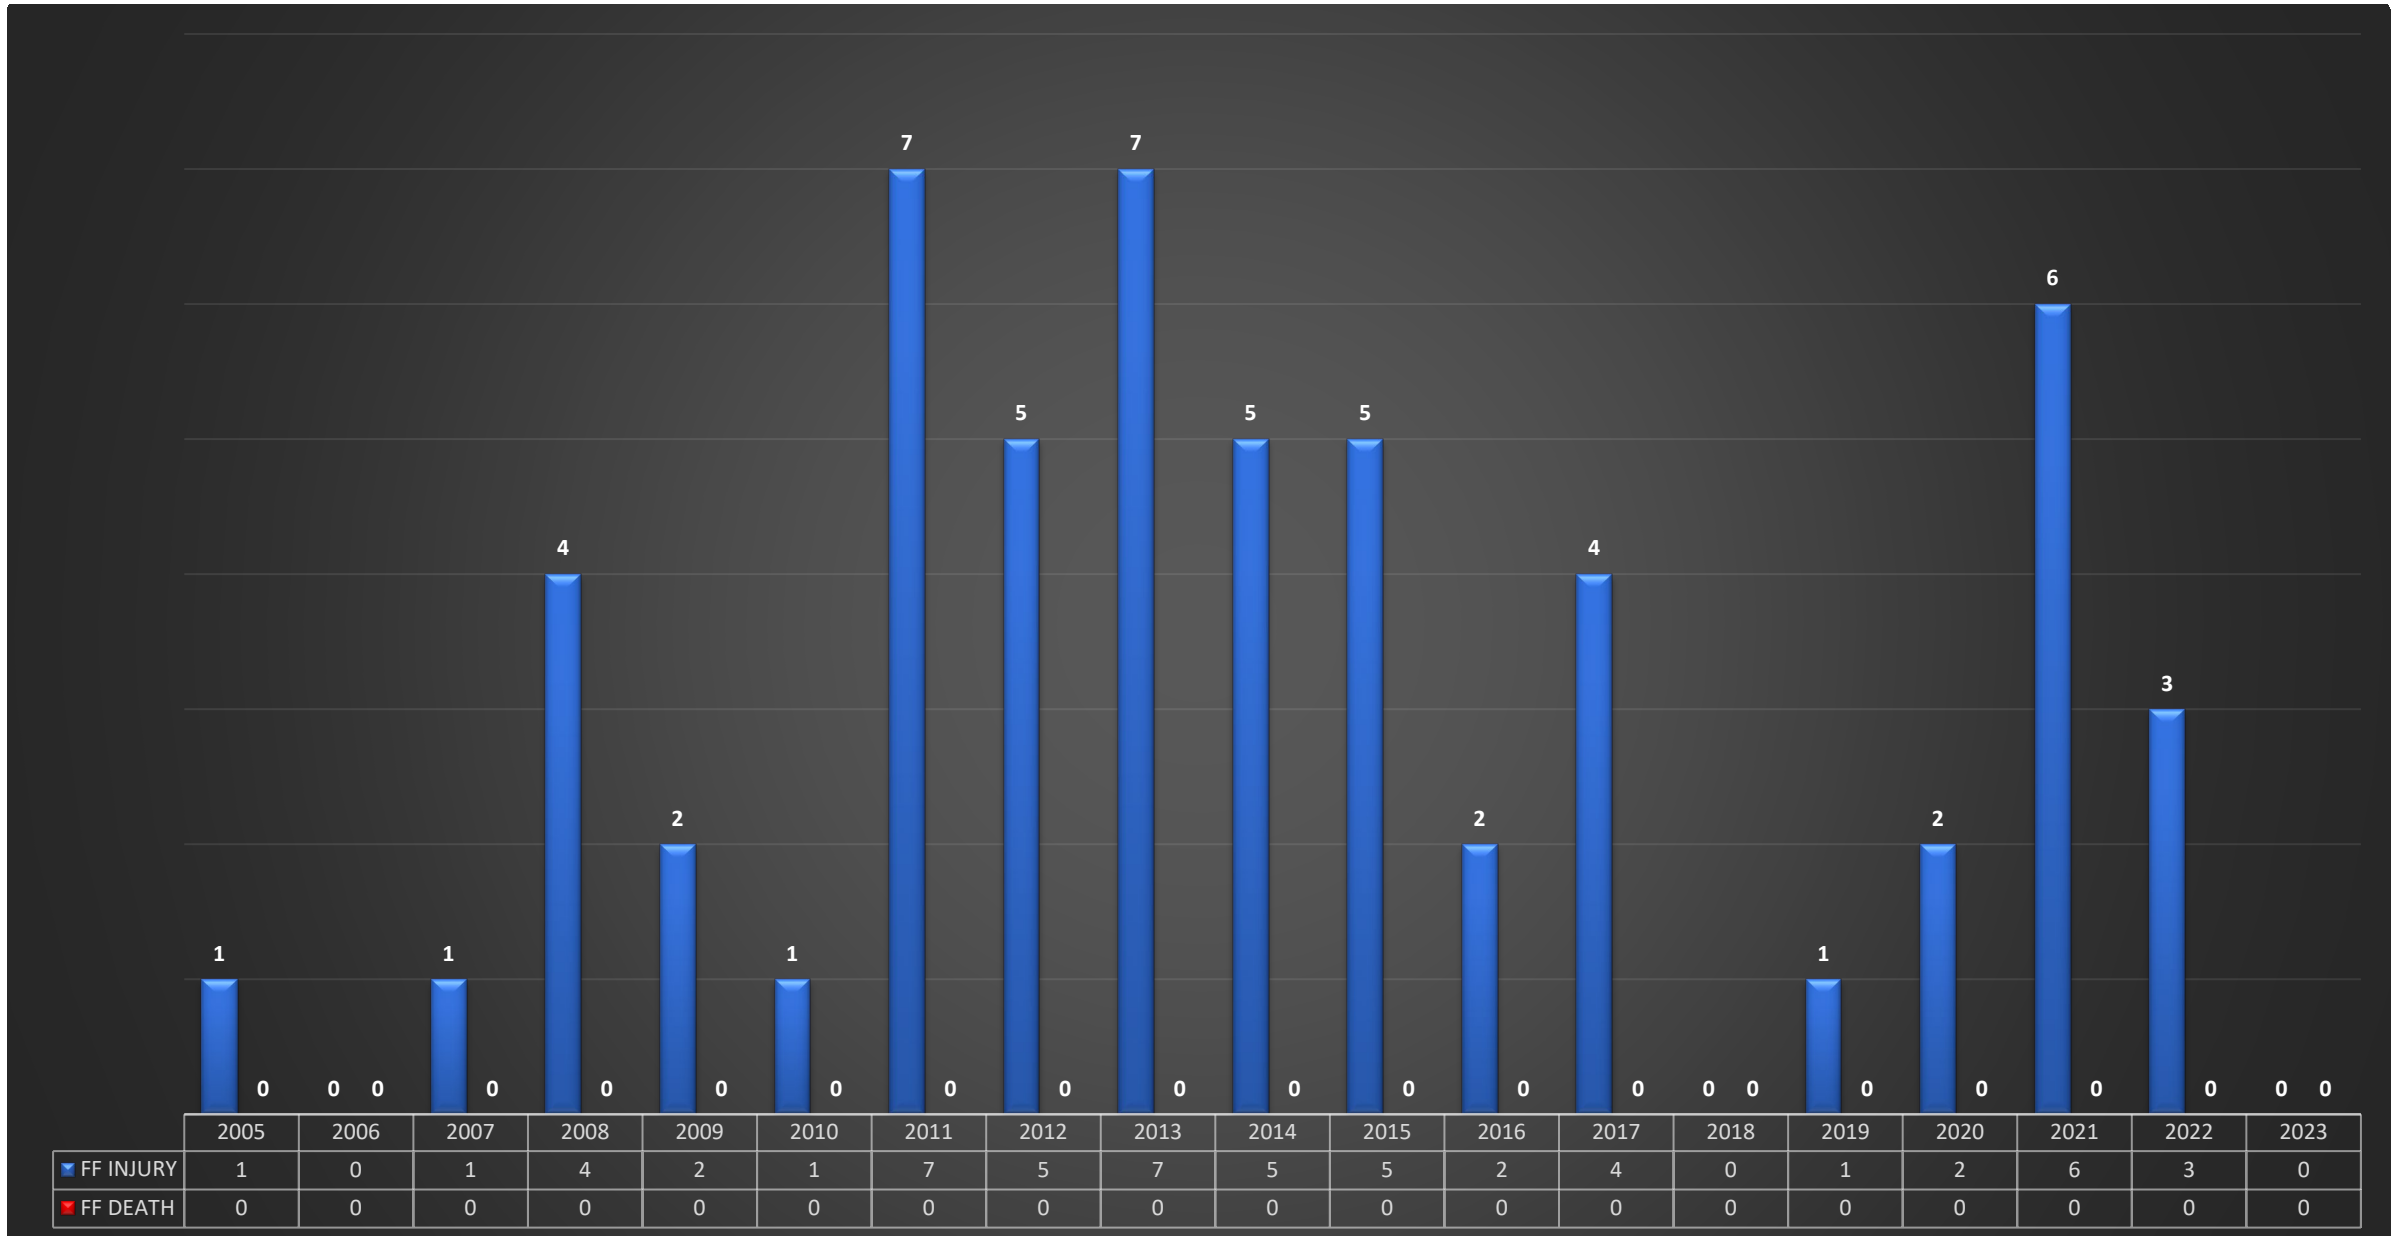

Maryland Fire Fighter Injury and Death

January 2000 – September 2023

Information included in this chart are from incidents entered into BATS by local users and may not indicate all events/incidents that have occurred.

Maryland Fire Fighter Injury and Death – Incendiary

January 2000 – September 2023

Information included in this chart are from incidents entered into BATS by local users and may not indicate all events/incidents that have occurred.

Maryland Fire Fighter Injury and Death – All January 2013 – September 2023

Maryland Fire Fighter Injury and Death – Incendiary

January 2013 – September 2023

Information included in this chart are from incidents entered into BATS by local users and may not indicate all events/incidents that have occurred.