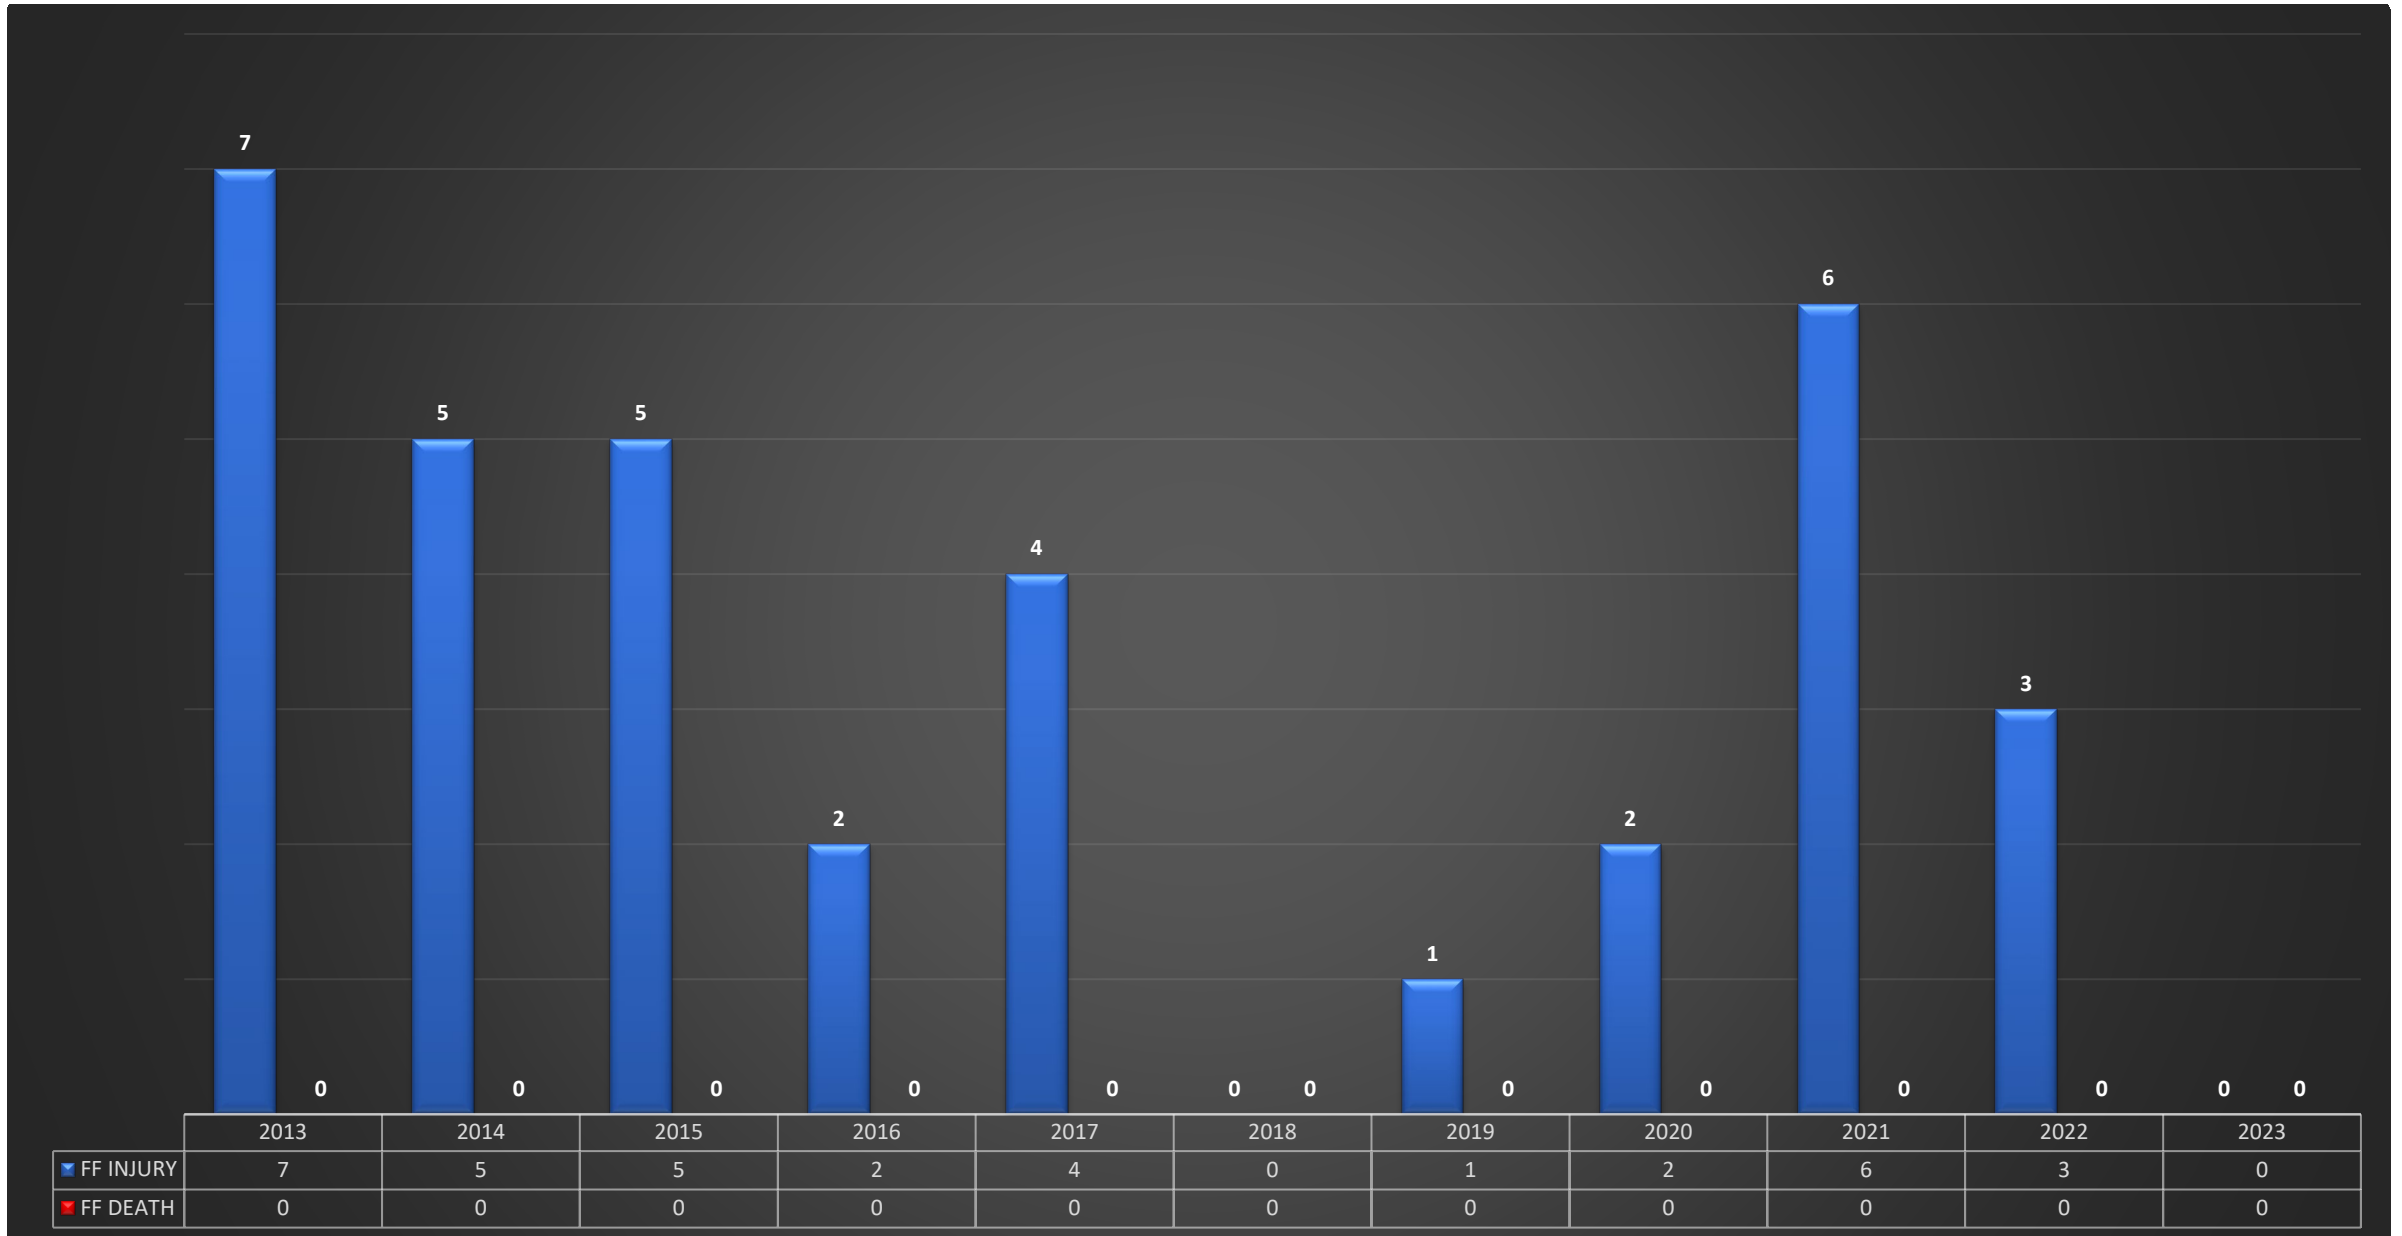

Maryland Fire Fighter Injury and Death

January 2000 – September 2023

Information included in this chart are from incidents entered into BATS by local users and may not indicate all events/incidents that have occurred.

Maryland Fire Fighter Injury and Death – Incendiary

January 2000 – September 2023

Information included in this chart are from incidents entered into BATS by local users and may not indicate all events/incidents that have occurred.

Maryland Fire Fighter Injury and Death – All January 2013 – September 2023

Maryland Fire Fighter Injury and Death – Incendiary

January 2013 – September 2023

Information included in this chart are from incidents entered into BATS by local users and may not indicate all events/incidents that have occurred.