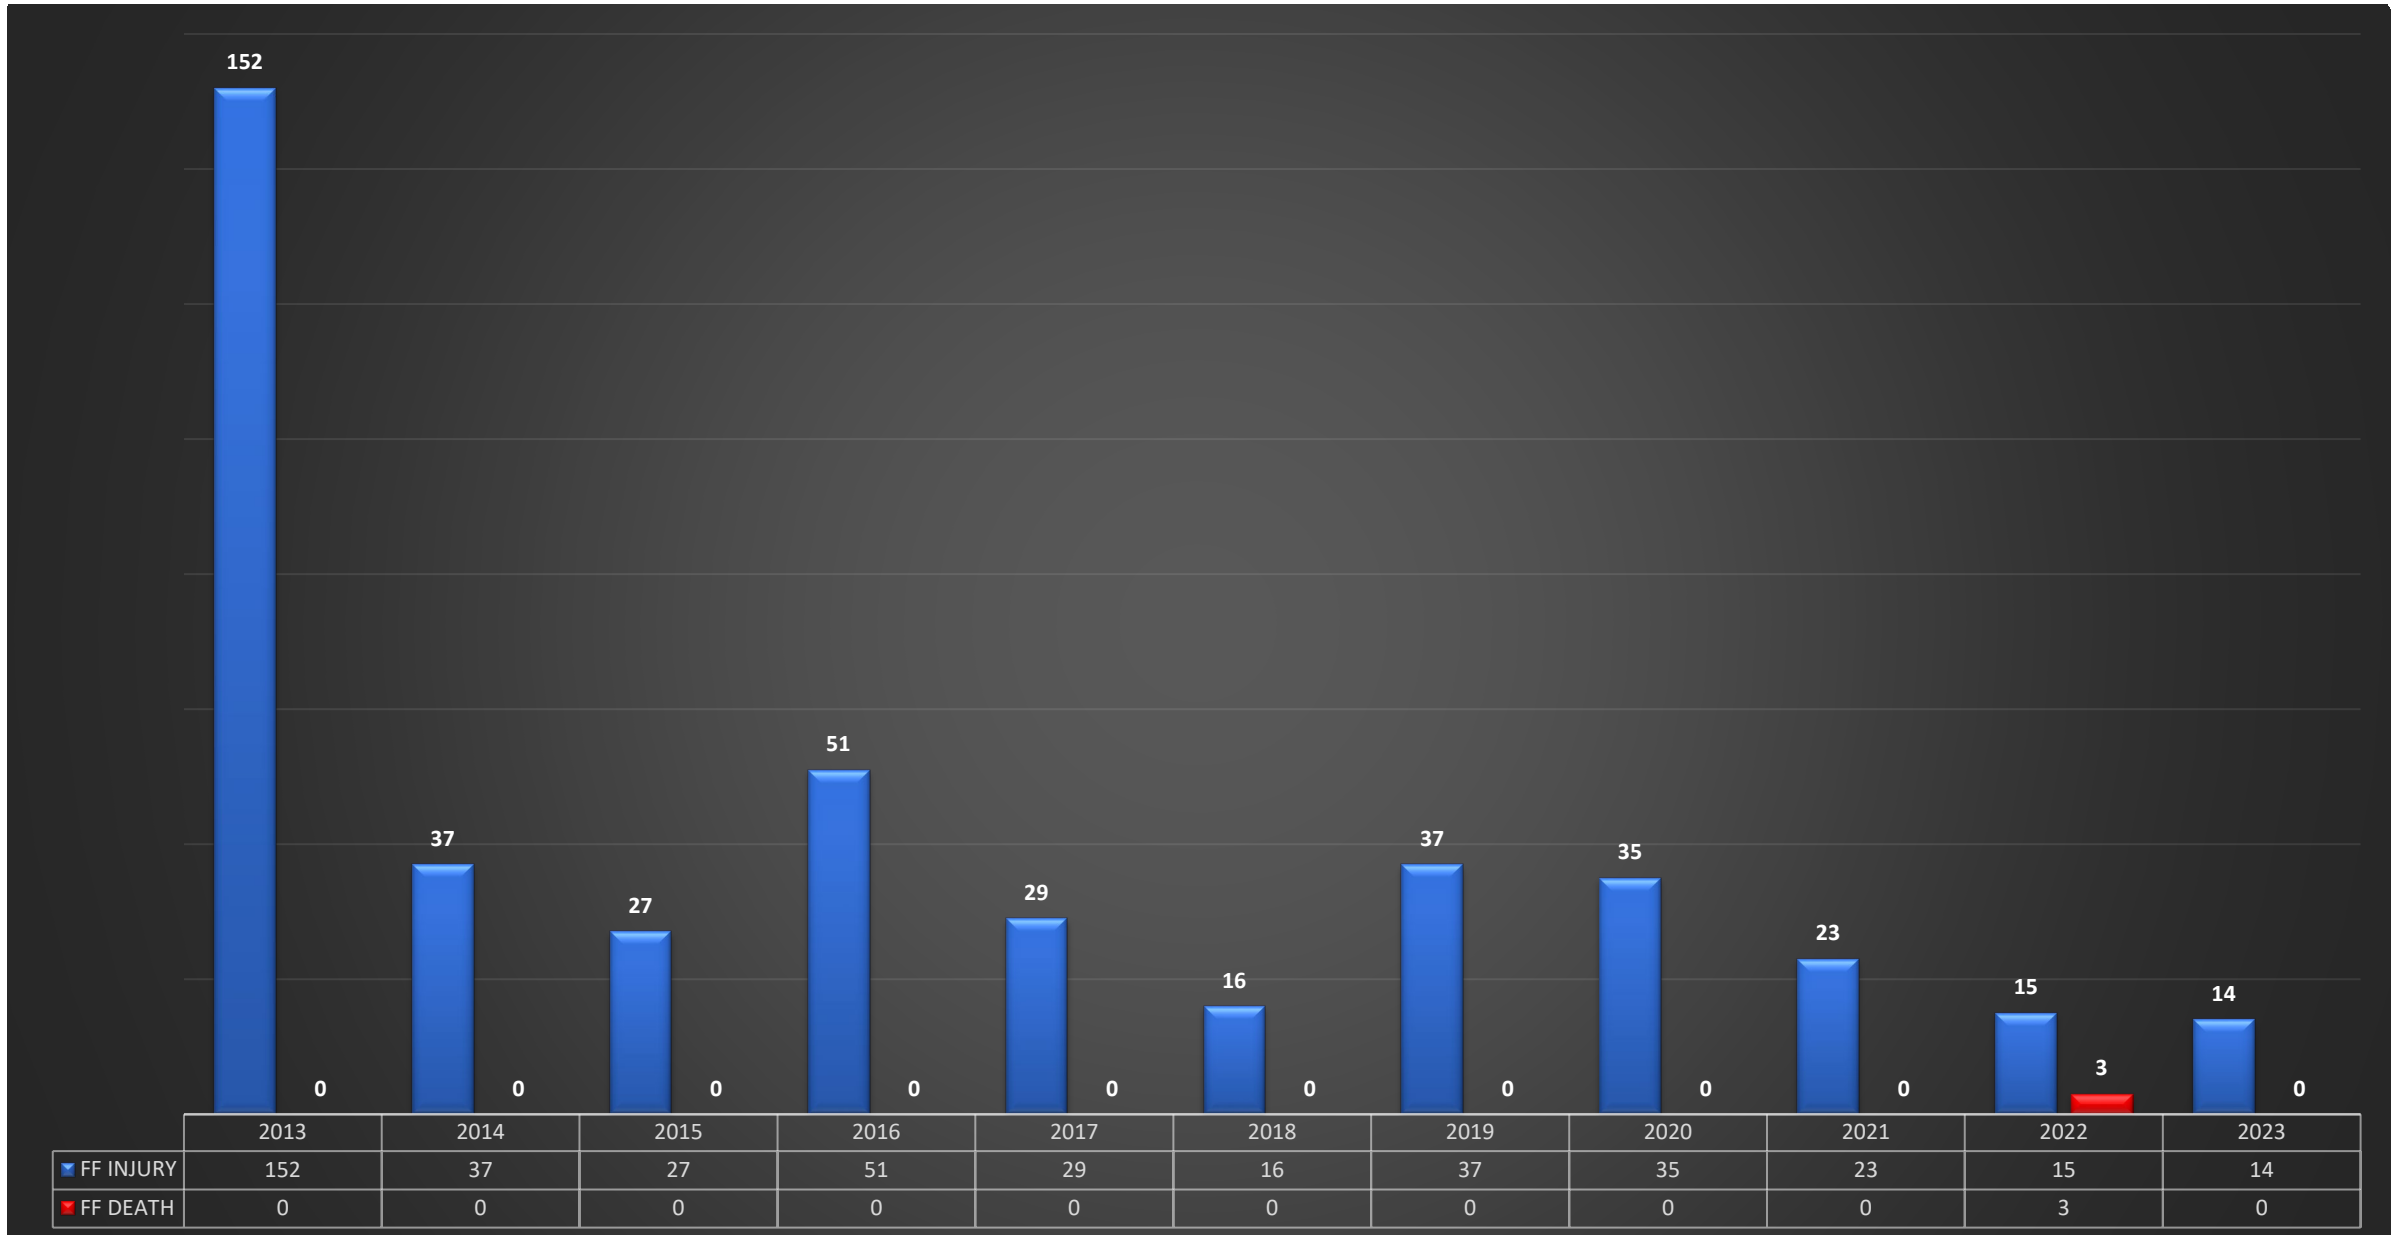

Maryland Fire Fighter Injury and Death

January 2000 – September 2023

Information included in this chart are from incidents entered into BATS by local users and may not indicate all events/incidents that have occurred.

Maryland Fire Fighter Injury and Death – Incendiary

January 2000 – September 2023

Information included in this chart are from incidents entered into BATS by local users and may not indicate all events/incidents that have occurred.

Maryland Fire Fighter Injury and Death – All January 2013 – September 2023

Maryland Fire Fighter Injury and Death – Incendiary

January 2013 – September 2023

Information included in this chart are from incidents entered into BATS by local users and may not indicate all events/incidents that have occurred.