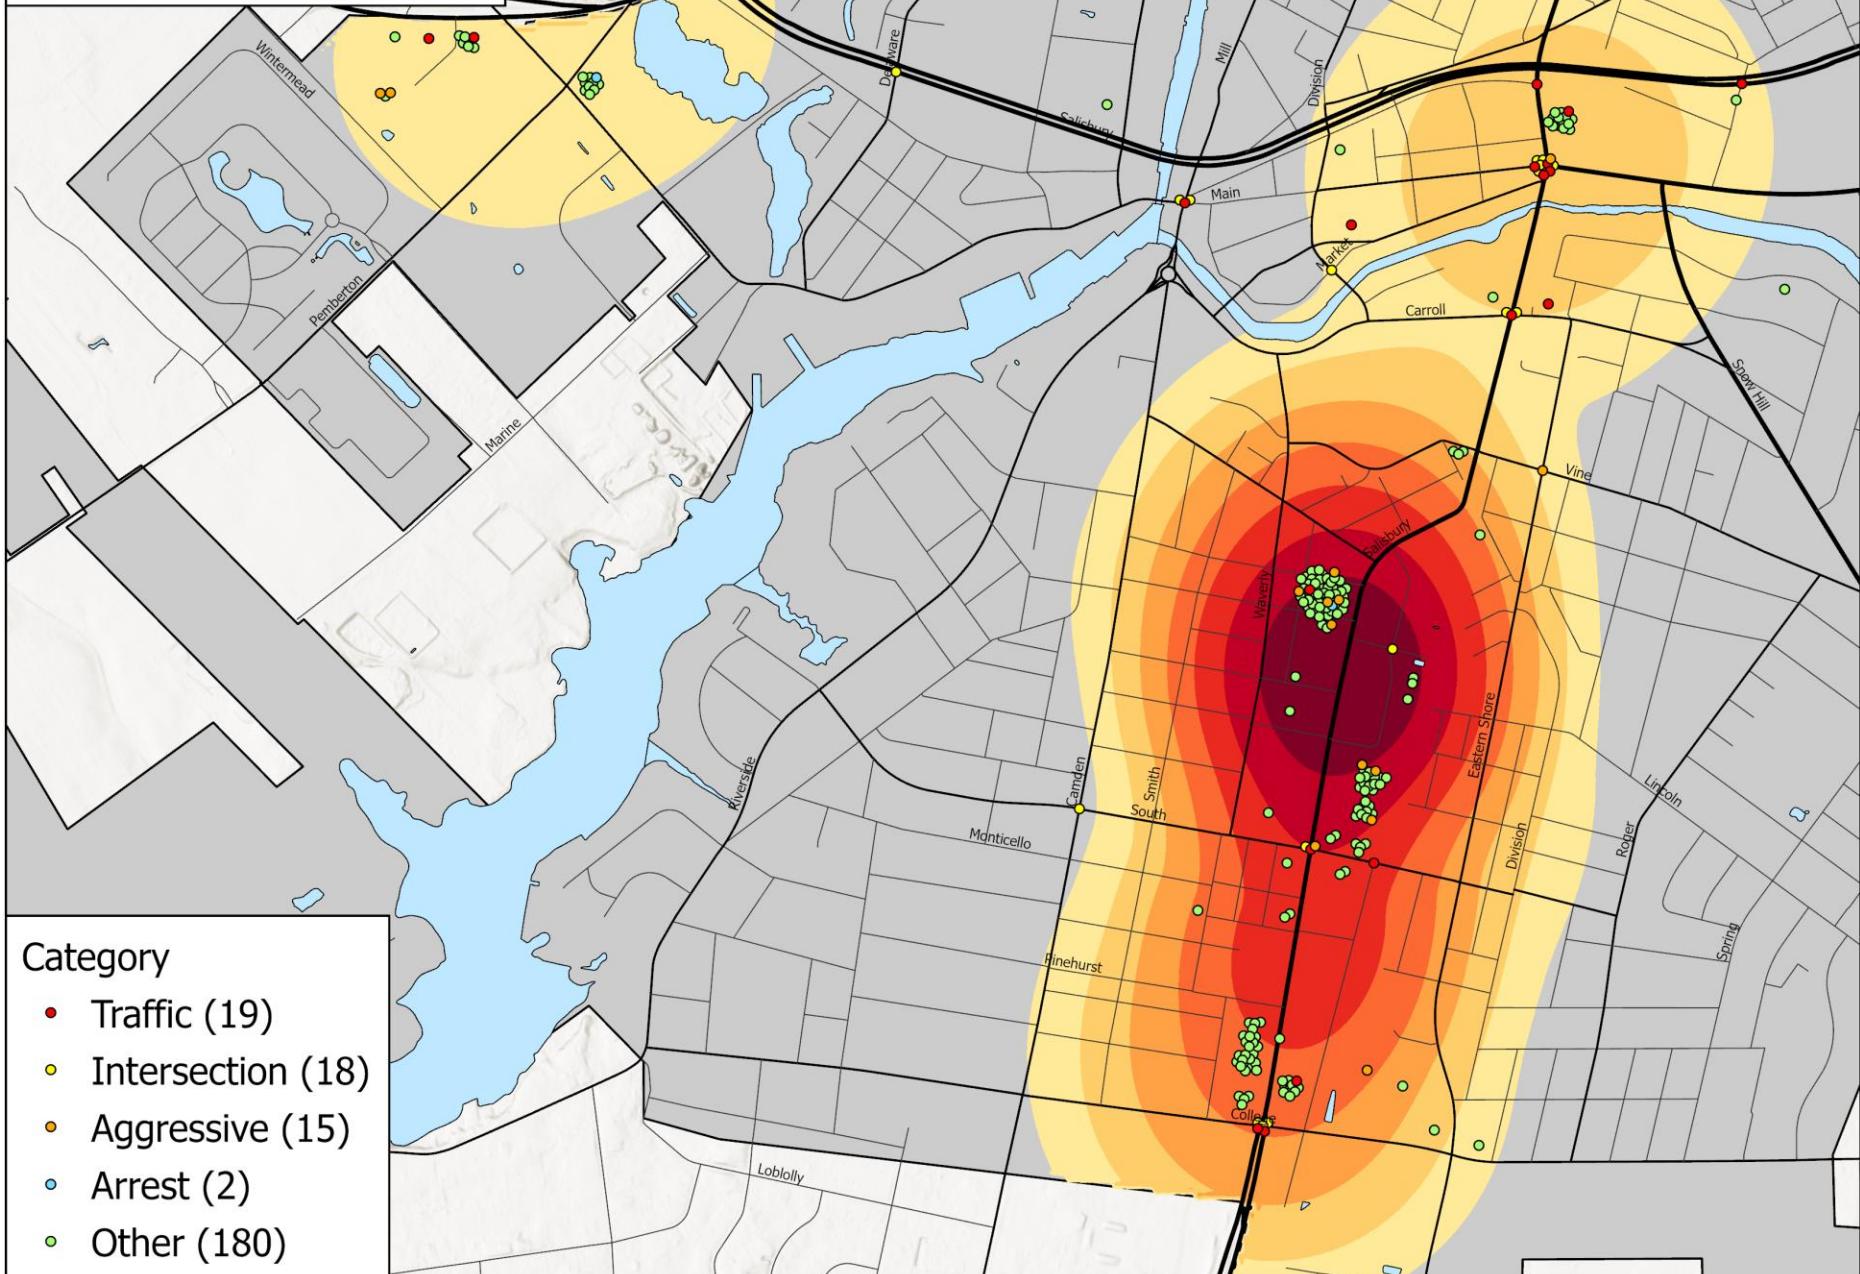

Panhandling Heatmap 1/6/22 - 1/6/25

Panhandling Heatmap 1/6/22 - 1/6/25

- Category
- Traffic (19)
 - Intersection (18)
 - Aggressive (15)
 - Arrest (2)
 - Other (180)

Panhandling Heatmap 1/6/22 - 1/6/25

Biggest problem spots:

<i>Location</i>	<i>Panhandling Calls</i>
<i>Wawa</i>	57
<i>Waverly Shopping Center</i>	37
<i>Clairmont Shopping Center</i>	27
<i>Sam's Club</i>	16
<i>College & Rt 13/Royal Farms</i>	15
<i>Downtown Royal Farms</i>	14
<i>Pecan Square</i>	12
<i>North Pointe @ Rt 13</i>	12
<i>E Main St Tunnel</i>	11
<i>Mall Entrance @ Rt 13</i>	11
<i>Pemberton Royal Farms</i>	10
<i>Wal Mart</i>	10

+ Calls that referenced impeding traffic: 32

+ Calls that *either* referenced impeding traffic, or occurred at an intersection: 60

+ Calls that referenced aggression from the panhandler: 20

+ Calls that specifically referenced to violence perpetrated by a panhandler: 1 – Occurred at Pecan Square on 2/2/2022, panhandler pushed a business owner who requested that he leave the parking lot. Left without incident upon officer arrival.