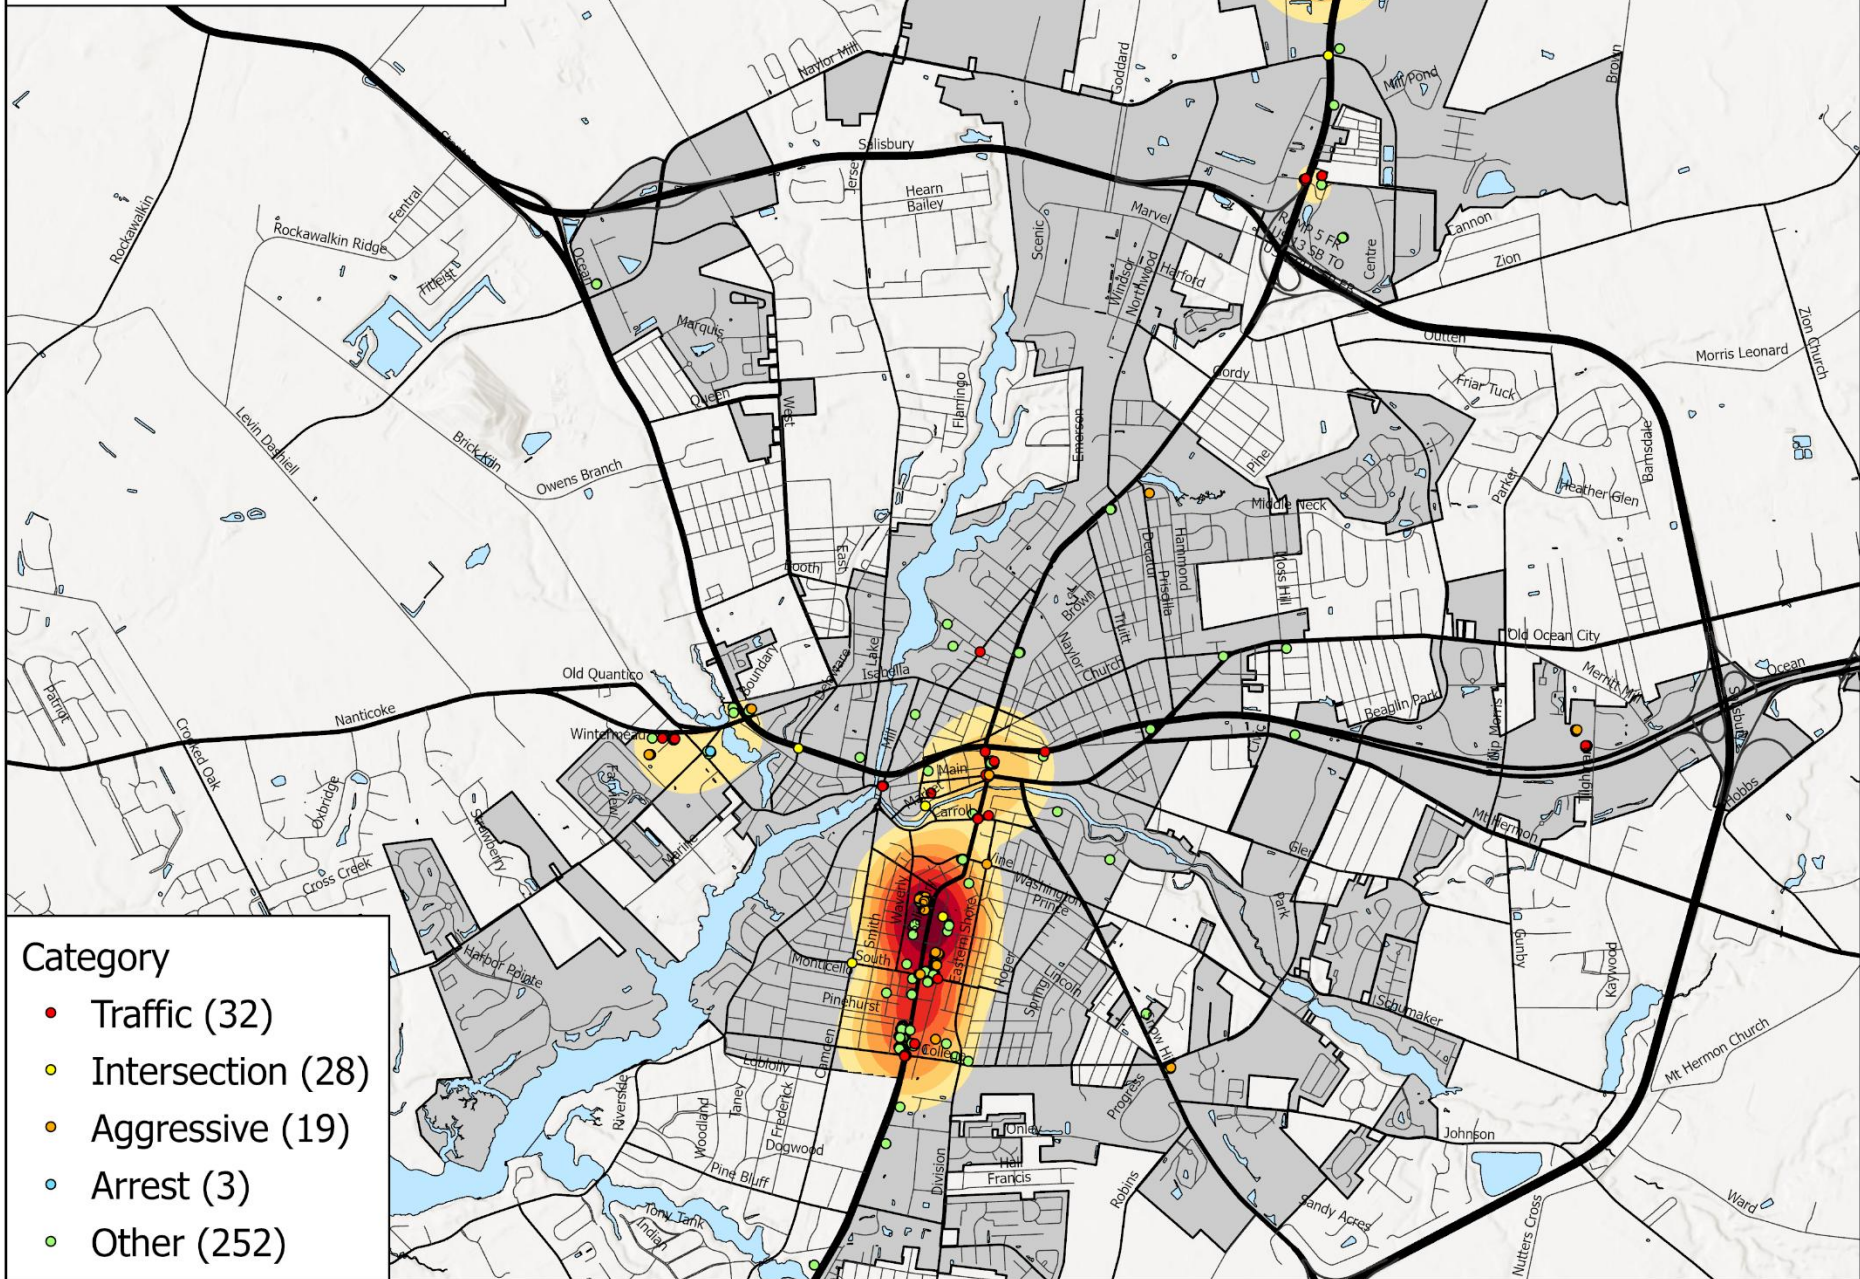

Panhandling Heatmap 1/6/22 - 1/6/25

Panhandling Heatmap 1/6/22 - 1/6/25

- Category
- Traffic (19)
 - Intersection (18)
 - Aggressive (15)
 - Arrest (2)
 - Other (180)

Panhandling Heatmap 1/6/22 - 1/6/25

Biggest problem spots:

<i>Location</i>	<i>Panhandling Calls</i>
<i>Wawa</i>	57
<i>Waverly Shopping Center</i>	37
<i>Clairmont Shopping Center</i>	27
<i>Sam's Club</i>	16
<i>College & Rt 13/Royal Farms</i>	15
<i>Downtown Royal Farms</i>	14
<i>Pecan Square</i>	12
<i>North Pointe @ Rt 13</i>	12
<i>E Main St Tunnel</i>	11
<i>Mall Entrance @ Rt 13</i>	11
<i>Pemberton Royal Farms</i>	10
<i>Wal Mart</i>	10

+ Calls that referenced impeding traffic: 32

+ Calls that *either* referenced impeding traffic, or occurred at an intersection: 60

+ Calls that referenced aggression from the panhandler: 20

+ Calls that specifically referenced to violence perpetrated by a panhandler: 1 – Occurred at Pecan Square on 2/2/2022, panhandler pushed a business owner who requested that he leave the parking lot. Left without incident upon officer arrival.