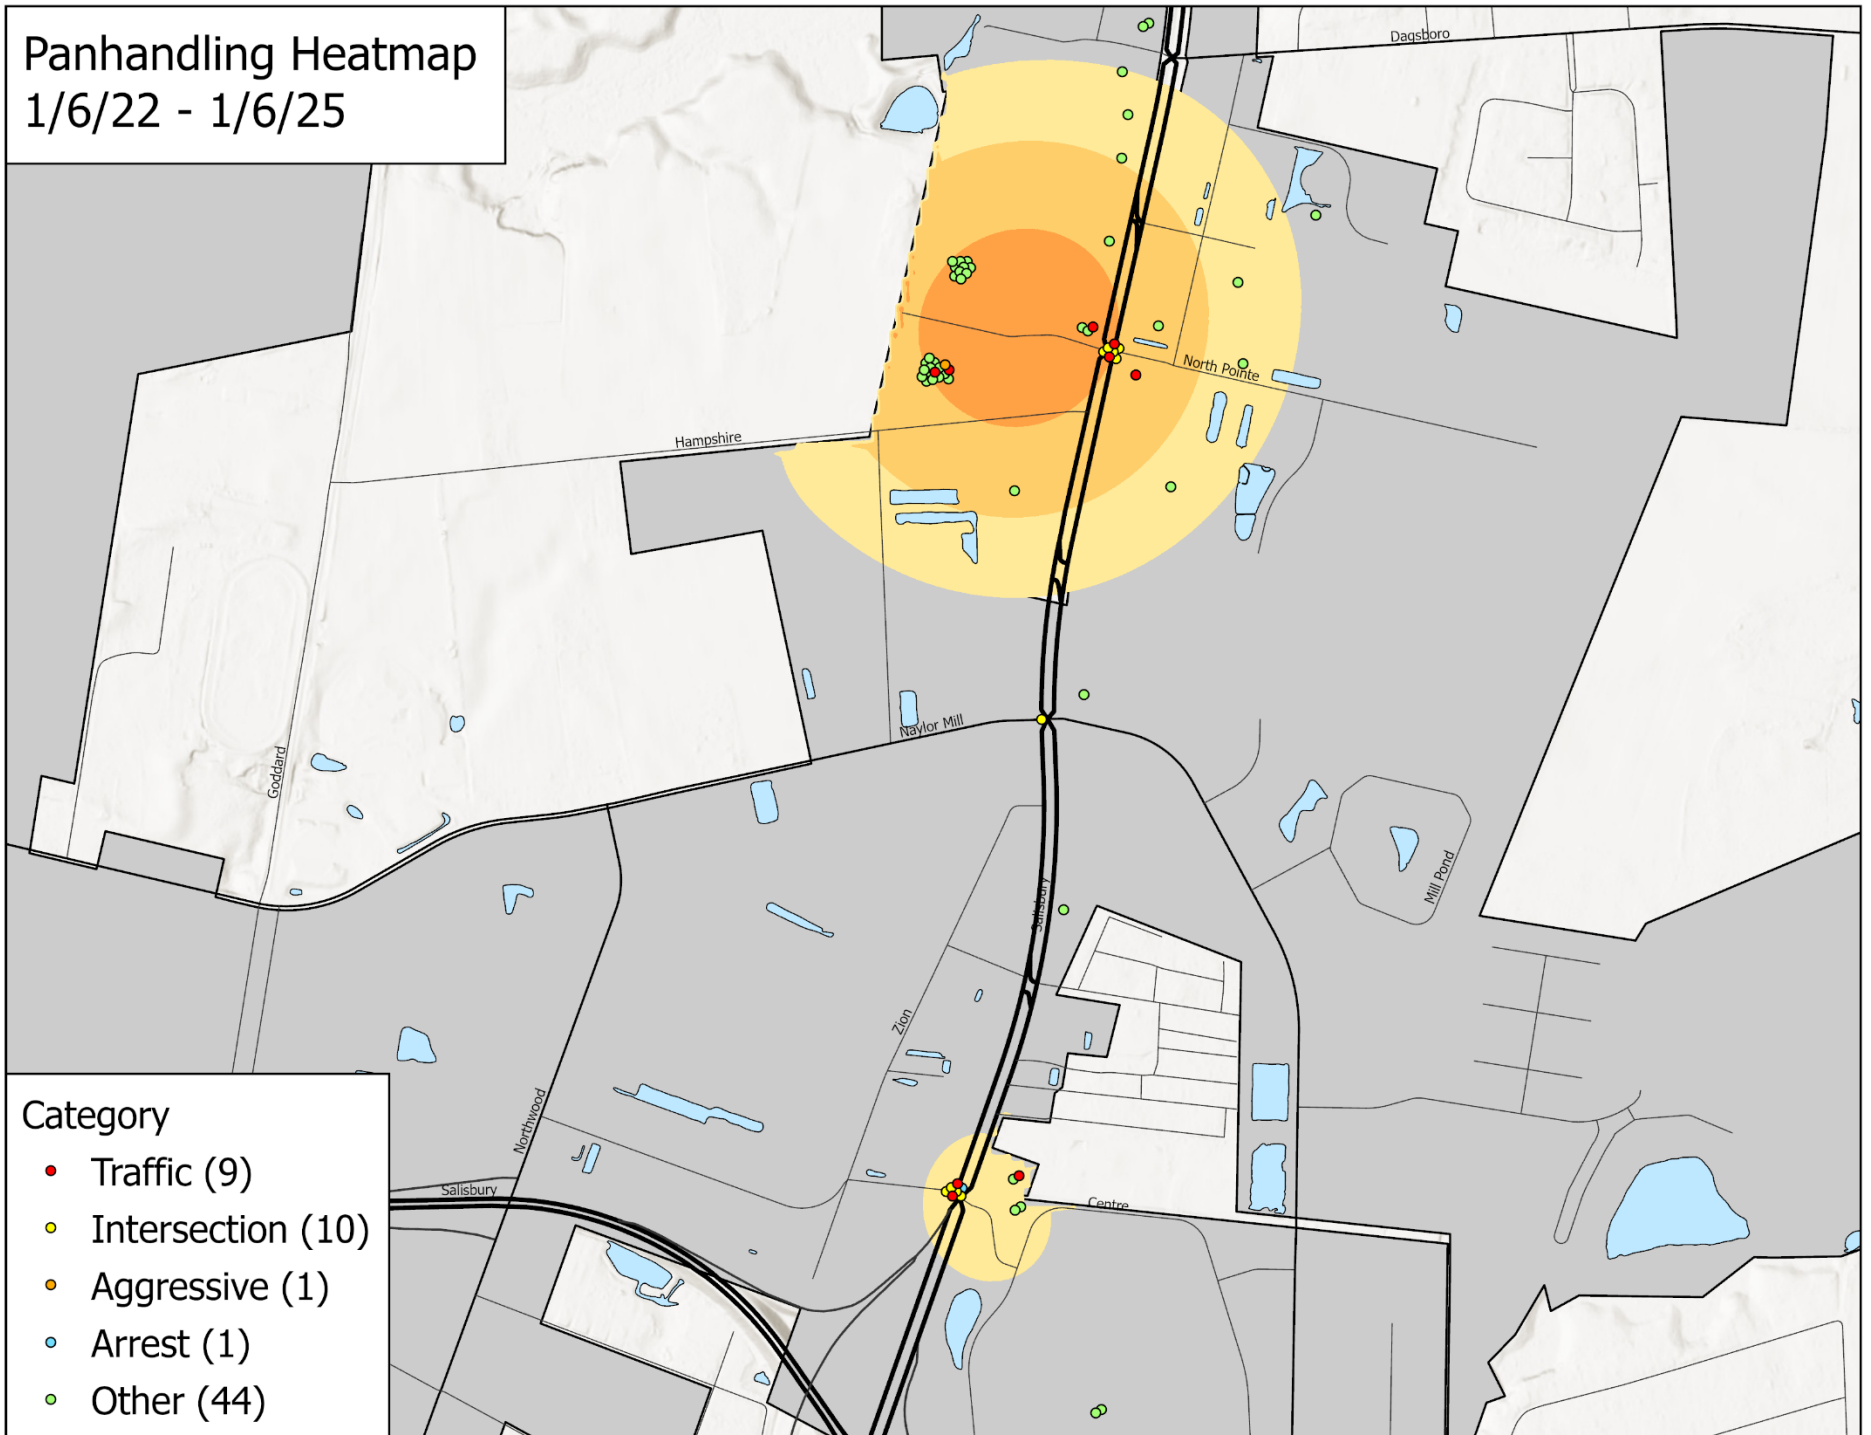

Panhandling Heatmap 1/6/22 - 1/6/25

Panhandling Heatmap 1/6/22 - 1/6/25

- Category
- Traffic (19)
 - Intersection (18)
 - Aggressive (15)
 - Arrest (2)
 - Other (180)

Panhandling Heatmap 1/6/22 - 1/6/25

Biggest problem spots:

<i>Location</i>	<i>Panhandling Calls</i>
<i>Wawa</i>	57
<i>Waverly Shopping Center</i>	37
<i>Clairmont Shopping Center</i>	27
<i>Sam's Club</i>	16
<i>College & Rt 13/Royal Farms</i>	15
<i>Downtown Royal Farms</i>	14
<i>Pecan Square</i>	12
<i>North Pointe @ Rt 13</i>	12
<i>E Main St Tunnel</i>	11
<i>Mall Entrance @ Rt 13</i>	11
<i>Pemberton Royal Farms</i>	10
<i>Wal Mart</i>	10

+ Calls that referenced impeding traffic: 32

+ Calls that *either* referenced impeding traffic, or occurred at an intersection: 60

+ Calls that referenced aggression from the panhandler: 20

+ Calls that specifically referenced to violence perpetrated by a panhandler: 1 – Occurred at Pecan Square on 2/2/2022, panhandler pushed a business owner who requested that he leave the parking lot. Left without incident upon officer arrival.