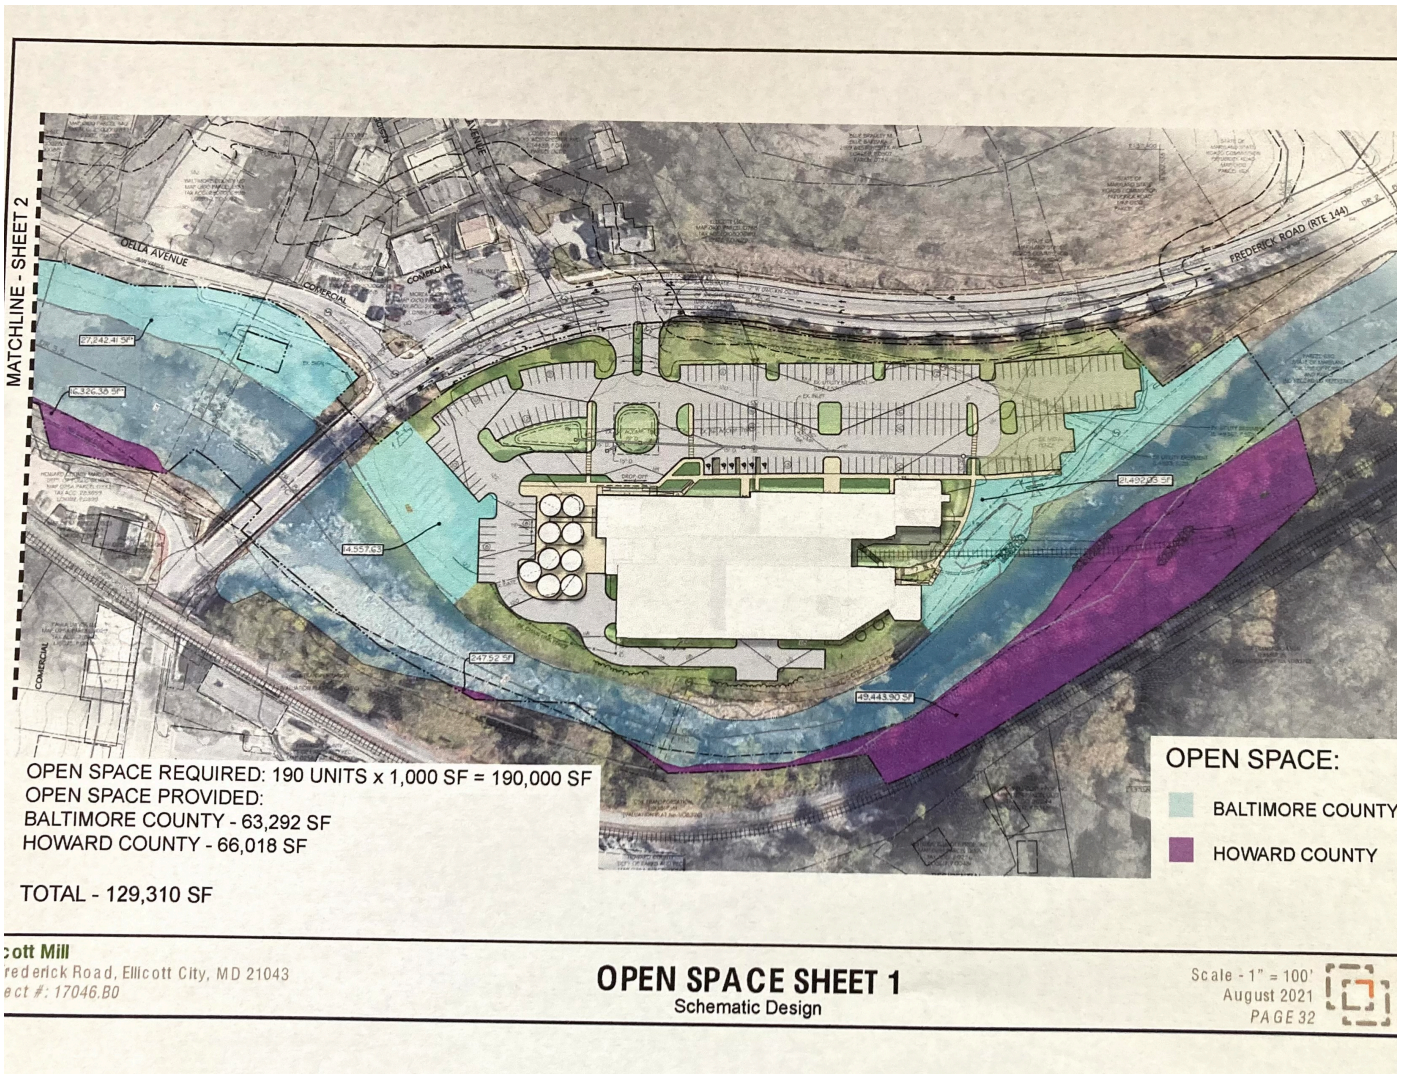

Ellicott Mill, Open Space Plan

Ellicott Mill
Frederick Road, Ellicott City, MD 21043
Project #: 17046.B0

OPEN SPACE SHEET 1

Schematic Design

Scale - 1" = 100'
August 2021
PAGE 32