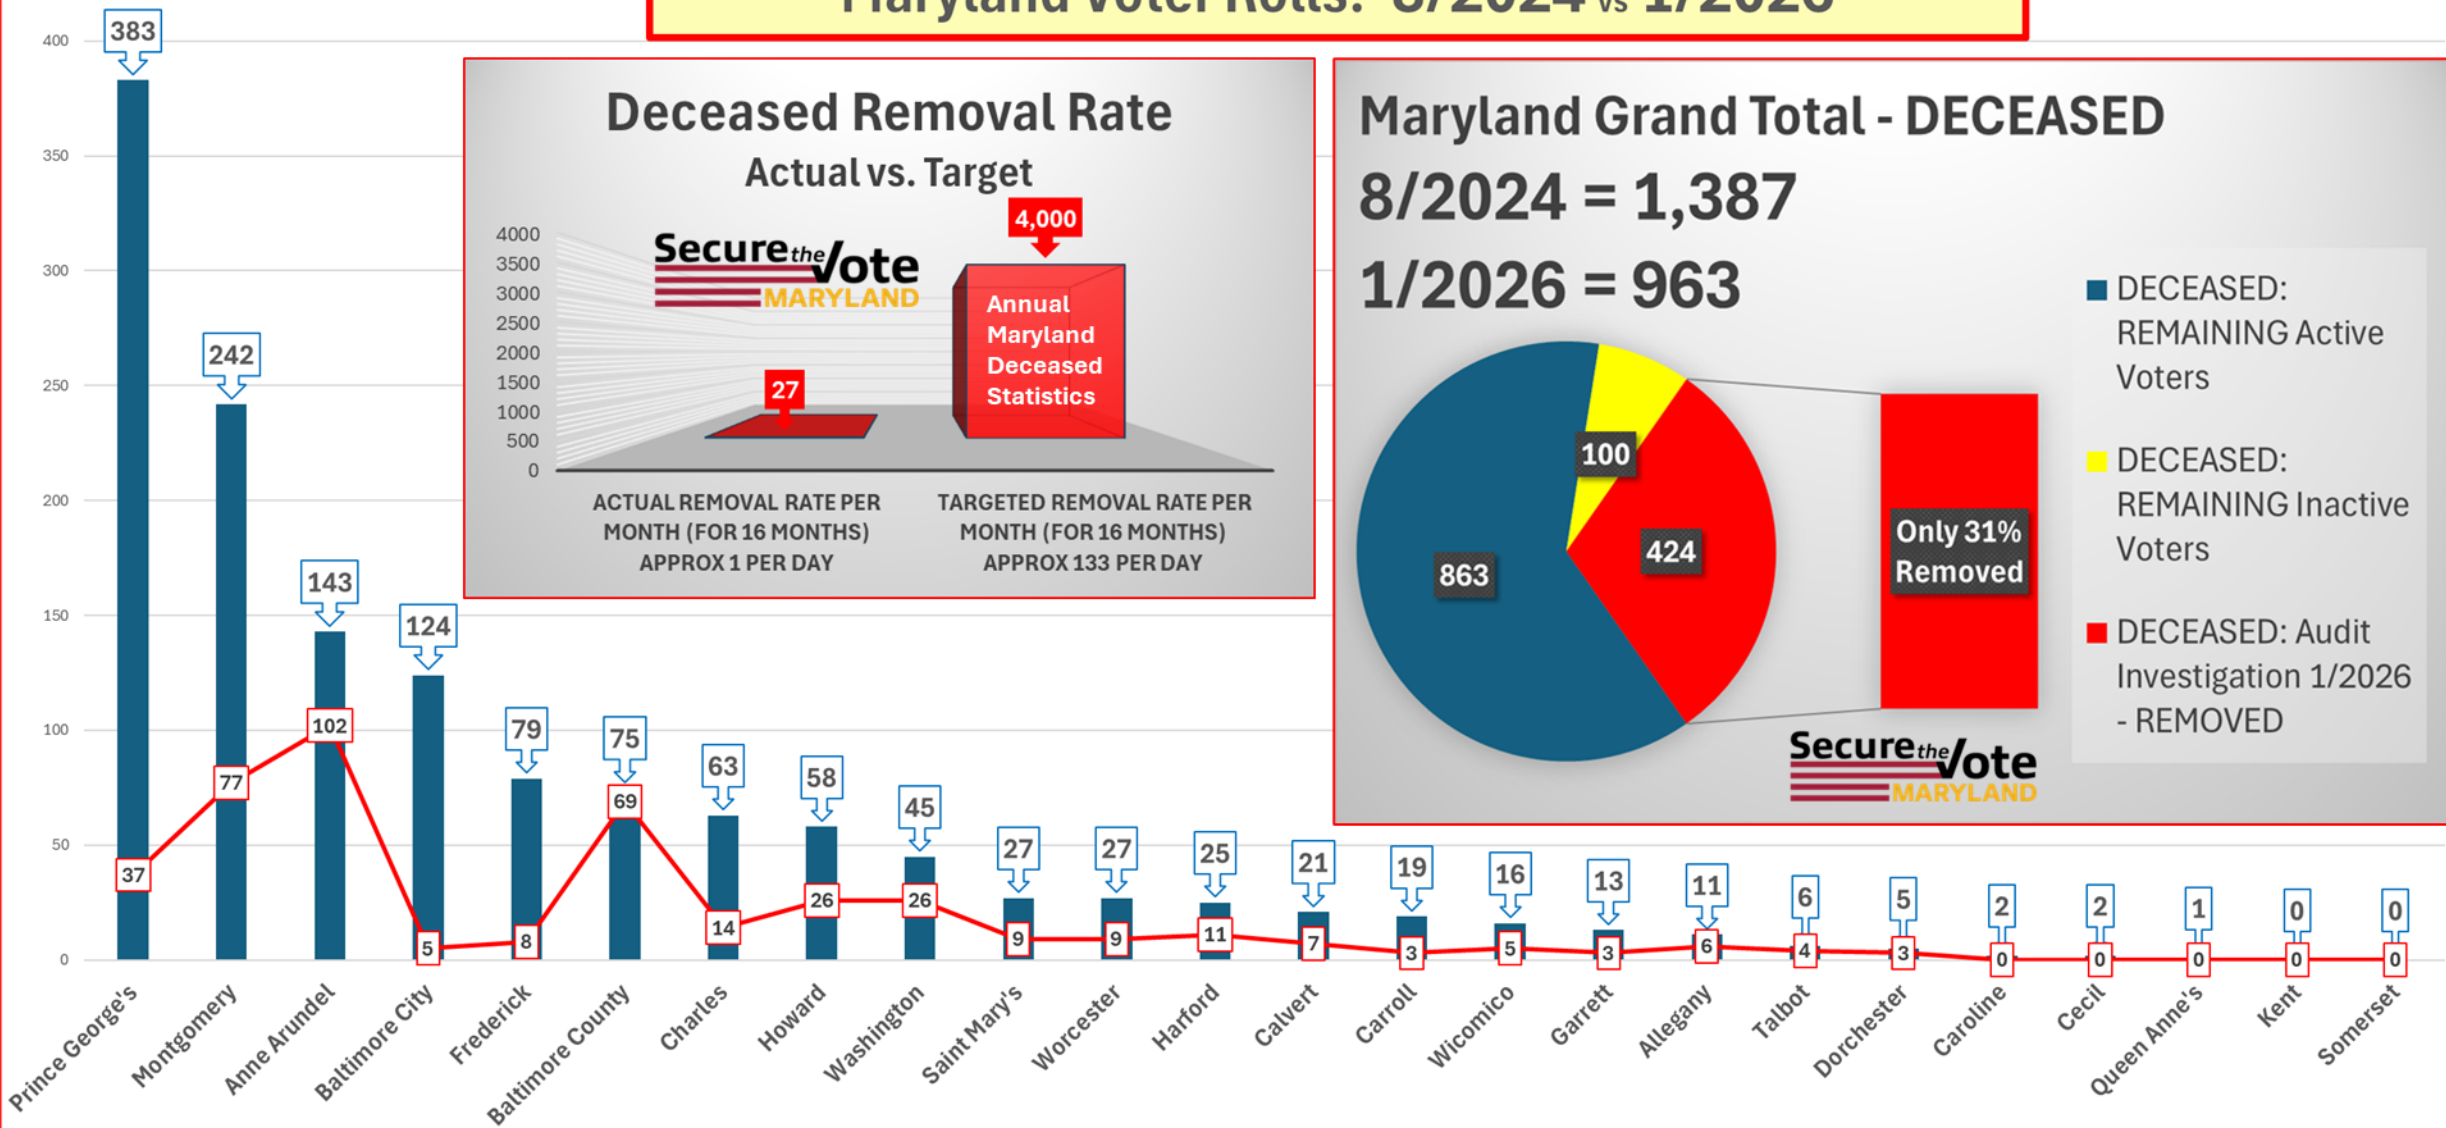

Investigative Audit - Deceased Voters

Maryland Voter Rolls: 8/2024 vs 1/2026

■ DECEASED: Audit Investigation 8/2024 - TOTAL

— DECEASED: Audit Investigation 1/2026 - REMOVED

Investigative Audit - Maryland Inflated Voter Registrations

ALERT!!! Vulnerable Voter Registrations Possibly Used for Fraud
Approx 60,000

Exceeds Eligible Registration 100%

WARNING!!!
Abnormal Inflated Registrations Exceeded by Approx 1,190,000

Maryland Grand Total

Eligible Voters	4,521,400
Total Registered	4,500,724
National Average Exceeded by	26%

99.54%

National Average
73.60%

Realistic Performance Registrations
Approx 3,330,000

Sources: Census and 1/16/2026 Maryland Voter List Data