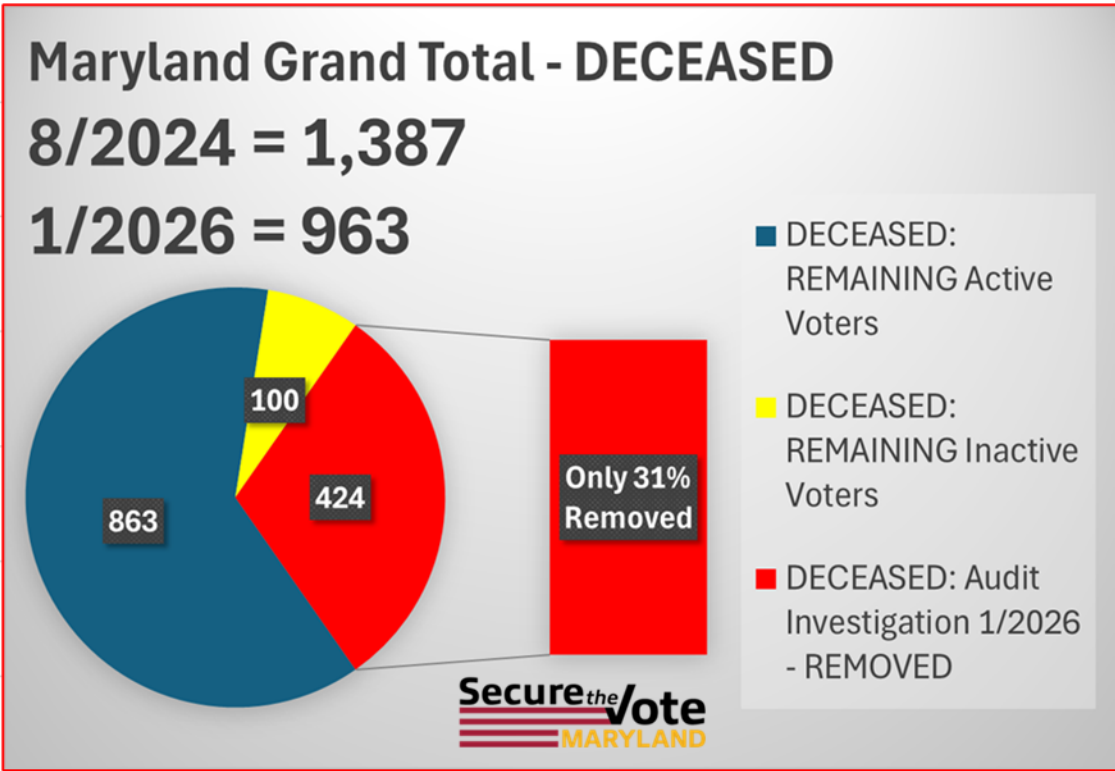

Investigative Audit - Deceased Voters

Maryland Voter Rolls: 8/2024 vs 1/2026

■ DECEASED: Audit Investigation 8/2024 - TOTAL

— DECEASED: Audit Investigation 1/2026 - REMOVED

Investigative Audit - Maryland Inflated Voter Registrations

ALERT!!! Vulnerable Voter Registrations Possibly Used for Fraud
Approx 60,000

Exceeds Eligible Registration 100%

WARNING!!!
Abnormal Inflated Registrations Exceeded by Approx 1,190,000

Maryland Grand Total

Eligible Voters	4,521,400
Total Registered	4,500,724
National Average Exceeded by	26%

99.54%

National Average
73.60%

Realistic Performance Registrations
Approx 3,330,000

Sources: Census and 1/16/2026 Maryland Voter List Data