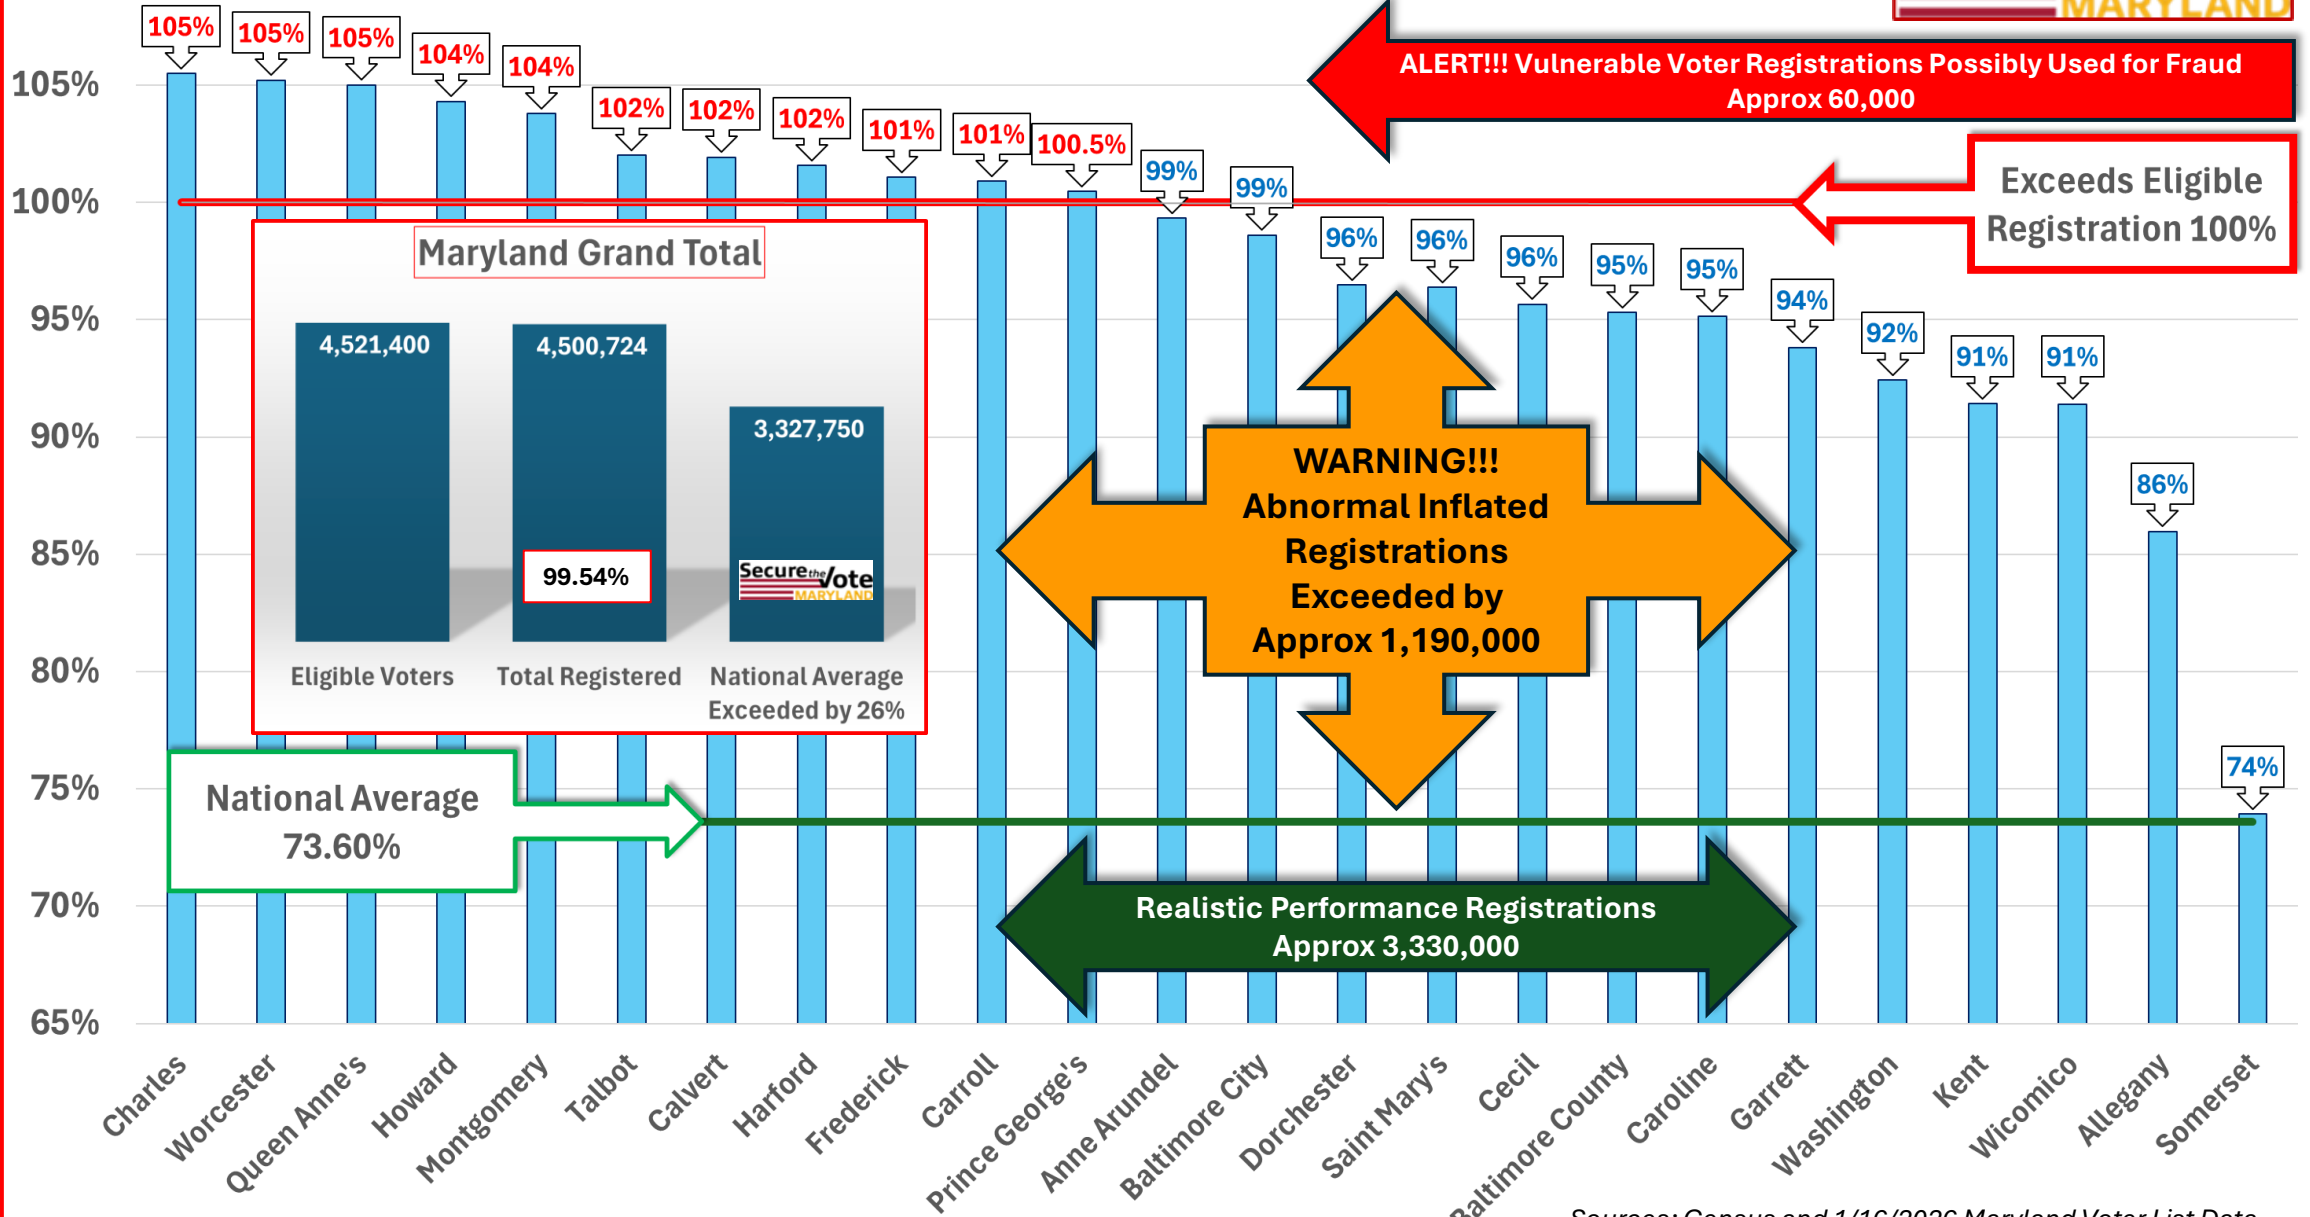

Investigative Audit - Deceased Voters

Maryland Voter Rolls: 8/2024 vs 1/2026

■ DECEASED: Audit Investigation 8/2024 - TOTAL

— DECEASED: Audit Investigation 1/2026 - REMOVED

Investigative Audit - Maryland Inflated Voter Registrations

ALERT!!! Vulnerable Voter Registrations Possibly Used for Fraud
Approx 60,000

Exceeds Eligible Registration 100%

WARNING!!!
Abnormal Inflated Registrations Exceeded by Approx 1,190,000

Maryland Grand Total

Eligible Voters	4,521,400
Total Registered	4,500,724
National Average Exceeded by	26%

99.54%

National Average
73.60%

Realistic Performance Registrations
Approx 3,330,000

Sources: Census and 1/16/2026 Maryland Voter List Data

■ Voters Registered vs Eligible Population
 — Registration Rate Exceeds Eligible Population
 — National Average