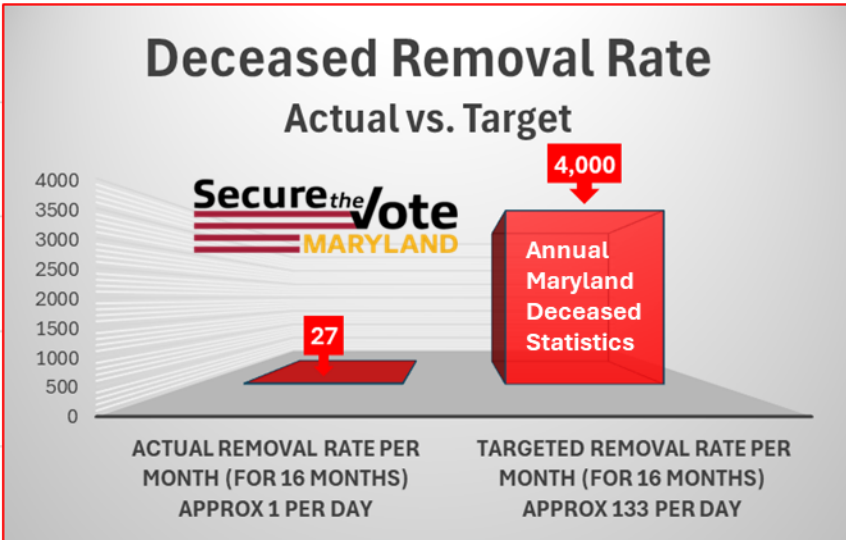

Investigative Audit - Deceased Voters

Maryland Voter Rolls: 8/2024 vs 1/2026

■ DECEASED: Audit Investigation 8/2024 - TOTAL

— DECEASED: Audit Investigation 1/2026 - REMOVED

Investigative Audit - Maryland Inflated Voter Registrations

ALERT!!! Vulnerable Voter Registrations Possibly Used for Fraud
Approx 60,000

Exceeds Eligible Registration 100%

WARNING!!!
Abnormal Inflated Registrations Exceeded by Approx 1,190,000

Maryland Grand Total